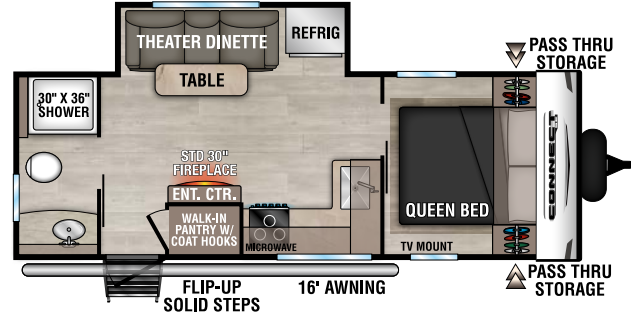

RECREATIONAL
VEHICLES

CONNECT SE

ULTRA LIGHTWEIGHT TRAVEL TRAILERS

C221RBSE U VW - 5,440 | Exterior Length - 27' | Sleeps - 3