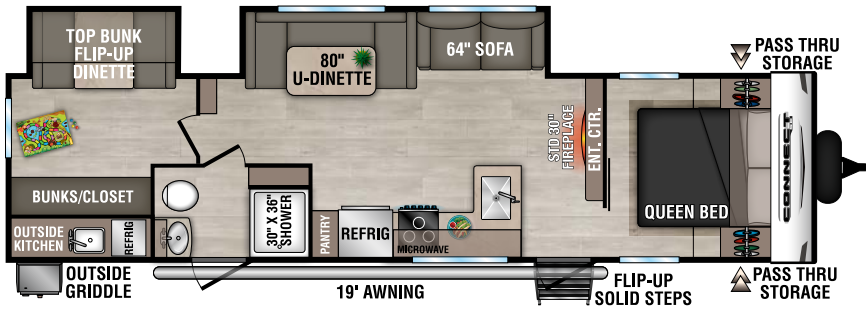

C241RESE U VW - 5,530 | Exterior Length - 29'2" | Sleeps - 5

C251RLSE U VW - 5,710 | Exterior Length - 29'7" | Sleeps - 6

C271BHKSE U VW - 6,170 | Exterior Length - 32'1" | Sleeps - 9

2025 CONNECT SE

NEW

C272RKSE UVW - 6,570 | Exterior Length - 31'11" | Sleeps - 2

NEW

C301BHKSE UVW - 6,780 | Exterior Length - 35' | Sleeps - 8

C312BHKSE UVW - 7,350 | Exterior Length - 36'7" | Sleeps - 9

Connect SE

KZ RECREATIONAL VEHICLES

985 N 900 W SHIPSEWANA, IN 46565

E: KZ@KZ-RV.COM