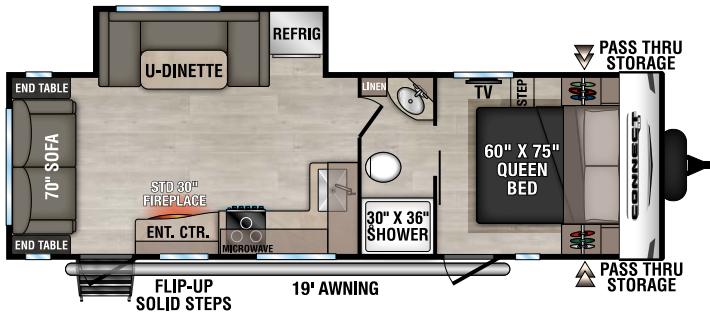

C241RESE U VW - 5,530 | Exterior Length - 29'2" | Sleeps - 5

C251RLSE U VW - 5,710 | Exterior Length - 29'7" | Sleeps - 6

C271BHKSE U VW - 6,170 | Exterior Length - 32'1" | Sleeps - 9

2025 CONNECT SE

NEW

C272RKSE UVW - 6,570 | Exterior Length - 31'11" | Sleeps - 2

NEW

C301BHKSE UVW - 6,780 | Exterior Length - 35' | Sleeps - 8

C312BHKSE UVW - 7,350 | Exterior Length - 36'7" | Sleeps - 9

Connect SE

KZ RECREATIONAL VEHICLES

985 N 900 W SHIPSEWANA, IN 46565

E: KZ@KZ-RV.COM