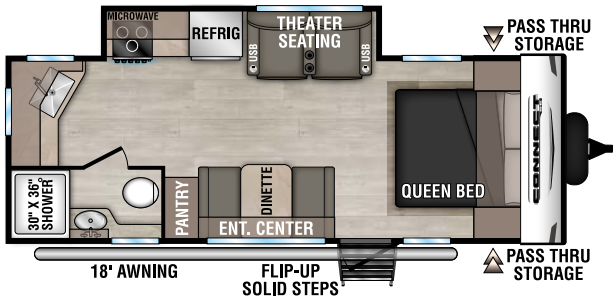

RECREATIONAL
VEHICLES

CONNECT SE

ULTRA LIGHTWEIGHT TRAVEL TRAILERS

C211MKSE U VW - 5,170 | Exterior Length - 26'1" | Sleeps - 4