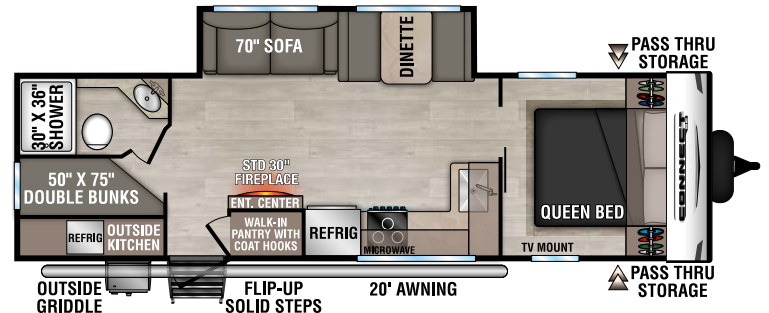

C241RESE U VW - 5,530 | Exterior Length - 29'2" | Sleeps - 5

C251RLSE U VW - 5,710 | Exterior Length - 29'7" | Sleeps - 6

C271BHKSE U VW - 6,170 | Exterior Length - 32'1" | Sleeps - 9

2025 CONNECT SE

NEW

C272RKSE UVW - 6,570 | Exterior Length - 31'11" | Sleeps - 2

NEW

C301BHKSE UVW - 6,780 | Exterior Length - 35' | Sleeps - 8

C312BHKSE UVW - 7,350 | Exterior Length - 36'7" | Sleeps - 9

Connect SE

KZ RECREATIONAL VEHICLES

985 N 900 W SHIPSEWANA, IN 46565

E: KZ@KZ-RV.COM