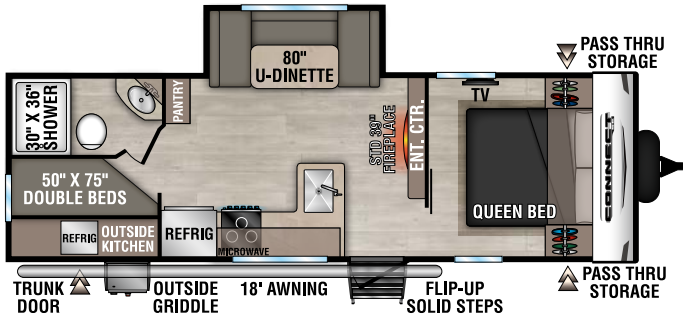

C241BHKSE U VW - 5,550 | Exterior Length - 29'1" | Sleeps - 8