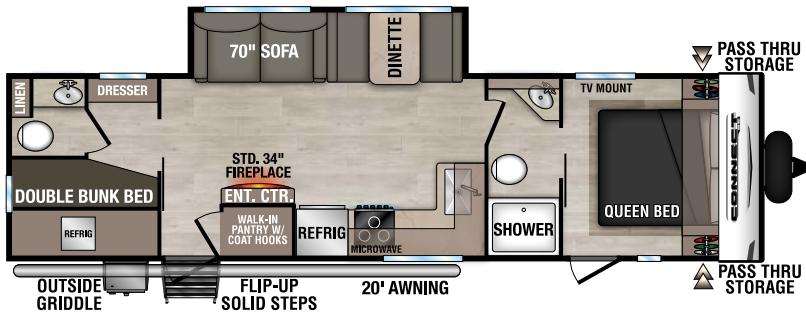

C241RESE U VW - 5,530 | Exterior Length - 29'2" | Sleeps - 5

C251RLSE U VW - 5,710 | Exterior Length - 29'7" | Sleeps - 6

C271BHKSE U VW - 6,170 | Exterior Length - 32'1" | Sleeps - 9

2025 CONNECT SE

NEW

C272RKSE UVW - 6,570 | Exterior Length - 31'11" | Sleeps - 2

NEW

C301BHKSE UVW - 6,780 | Exterior Length - 35' | Sleeps - 8

C312BHKSE UVW - 7,350 | Exterior Length - 36'7" | Sleeps - 9

Connect SE

KZ RECREATIONAL VEHICLES

985 N 900 W SHIPSEWANA, IN 46565

E: KZ@KZ-RV.COM