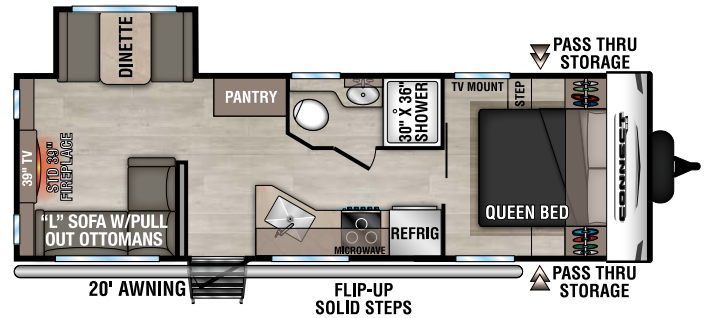

C241RESE U VW - 5,530 | Exterior Length - 29'2" | Sleeps - 5