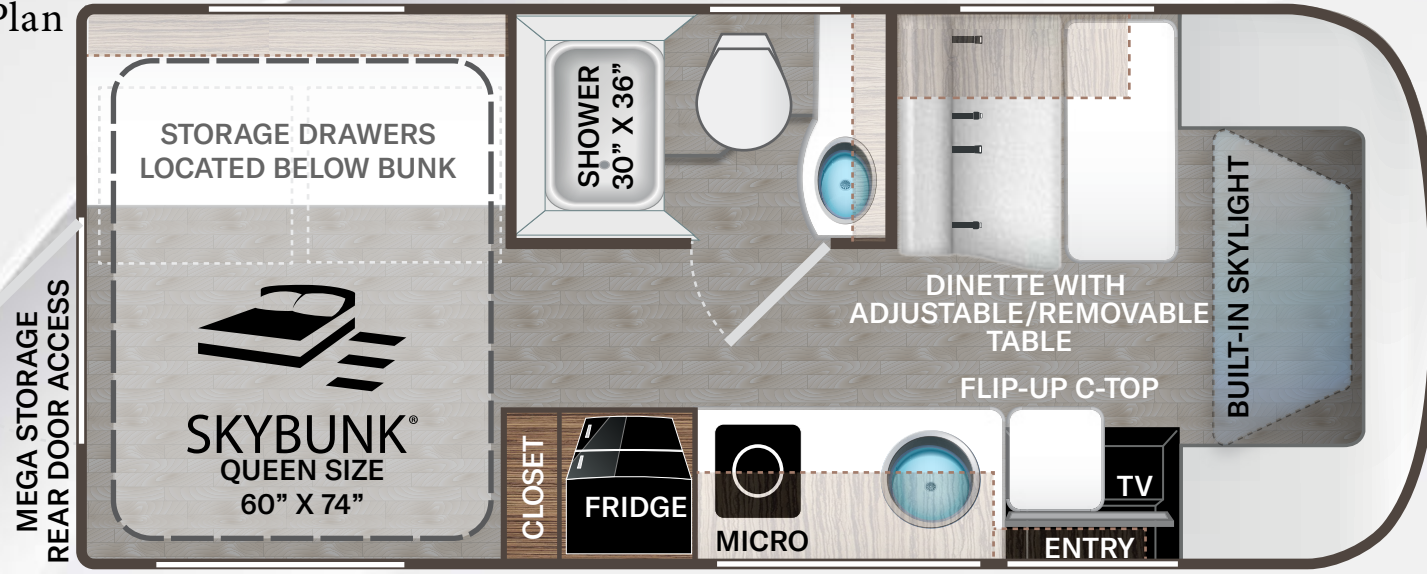

Floor Plan

Interiors

STANDARD

COASTLINE GREY

FLOORING

OPTIONAL

FOREVER LATTE

FLOORING

OPTIONAL

PACIFIC PEARL

FLOORING

Exterior

22MT

Use your phone's camera to find out more information. Just scan the code!

COMPASS GO

Featured Highlights

- Windshield Privacy Curtain
- Rear View Mirror with Back-up Monitor
- Leatherette Reclining/Swivel Captains Chairs with Filler Cushion
- Keyless Entry System
- Matte Black Aluminum Wheels

INTERIOR

- Residential Vinyl Flooring
- Rubber Tread Entry Steps with Lighted Step Well
- Smoke, LPG and Carbon Monoxide Detectors
- Hard Vinyl Ceiling
- Ceiling Ducted Air Conditioning System
- Coastline Grey Cabinets with Black Nickel Hardware and Faucets
- Pressed Laminate Countertops
- LED Lighting
- Leatherette Half Dinette Booth with (2) Two Three-Point Seat Belt Positions
- Passenger Seat Belts in Select Areas
- Premium Window Privacy Roller Shades in Living Area

ENTERTAINMENT

- 32" SMART TV in Living Area
- Digital TV Antenna
- Cable TV Ready
- Satellite Prep with Mounting Backer in Roof
- Living Area Power Charging Center for Electronics with Storage Net

ELECTRICAL & PLUMBING