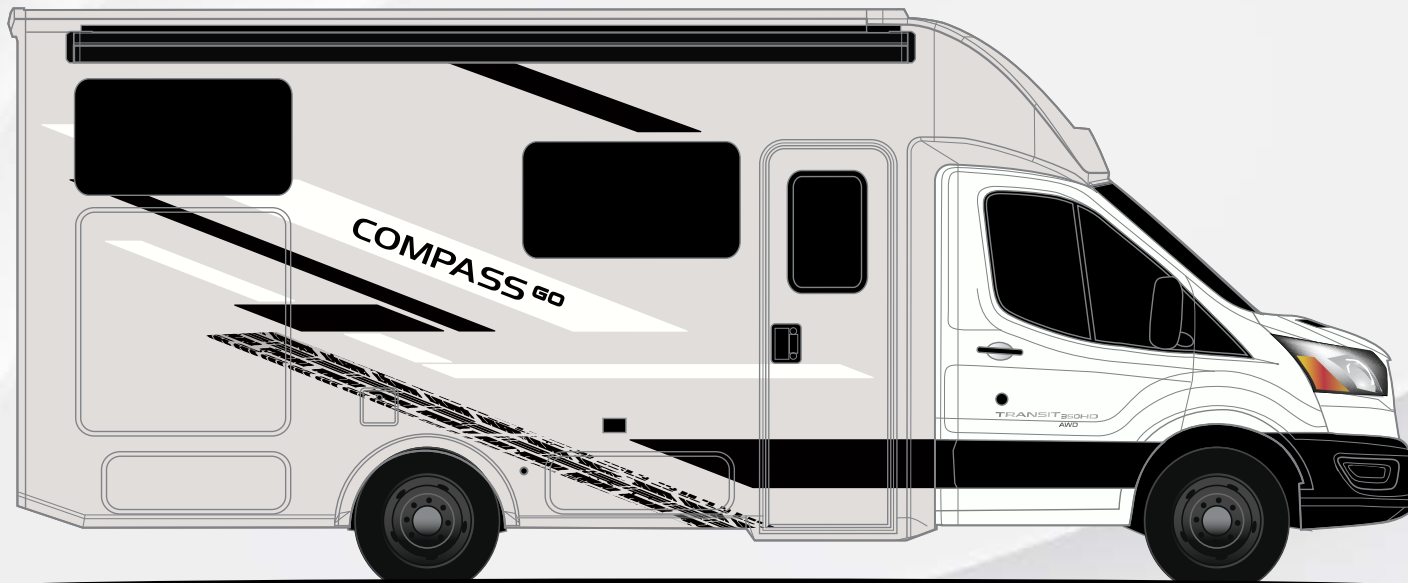

Floor Plan

Interiors

STANDARD

COASTLINE GREY

FLOORING

OPTIONAL

FOREVER LATTE

FLOORING

OPTIONAL

PACIFIC PEARL

FLOORING

Exterior

22MT

Use your phone's camera to find out more information. Just scan the code!

COMPASS GO

Featured Highlights

CONSTRUCTION & EXTERIOR

- Ford® Transit Chassis 3.5L V6 EcoBoost® Turbo Gas Engine, 310-HP, 400-lb.ft. Torque
- All-Wheel Drive (AWD) System
- Ford® 10-speed Automatic Overdrive Transmission
- Ford® Safety Systems - Lane Departure Warning, Pre-Collision Assist, Auto High Beam Headlights, TPMS, AdvanceTrac® with RSC®, Hill Start Assist, RainSensing Windshield Wipers
- FordPass™ Connect
- SummoSprings® Suspension Upgrade
- HD-MAX® Exterior with Graphics Package
- Fiberglass Front Cap with Skylight and Power Shade
- TPO Upper Rear Cap with Bumper
- Premium One-Piece Crossflex™ Roof
- Power Patio Awning with Integrated LED Lighting
- Rear Wall Patio Awning Prep
- MEGA-Storage™ Interior Area with Rear Door & Campside Compartment Access, Floor Drawer Storage and Built-In Storage Cubbies
- Black Frameless Windows
- Rotocast Storage Compartments with Lights

AUTOMOTIVE & COCKPIT

- AM/FM Dash Radio with SYNC® 4, Navigation & 8" Color Multi-function Display
- SiriusXM® Radio Tuner & Antenna
- Deluxe Heated/Remote Exterior Mirrors
- Blind Spot Monitoring System
- Power Windows and Door Locks
- Cruise Control
- Tilt Leather Steering Wheel with Audio Buttons to Control Dash Radio & Multi-Function Display
- Map Light