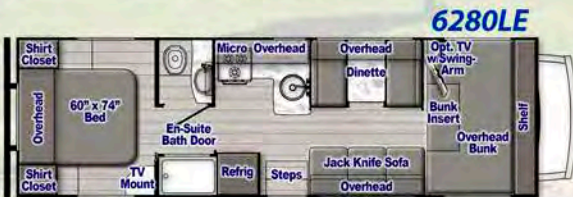

LE Series Specifications

Model	6200LE	6220LE	6237LE	6280LE
Length	21'6"	24'0"	24'0"	30'0"
Height (w/AC)	11'3"	11'3"	11'3"	11'3"
Interior Height	7'0"	7'1"	7'0"	6'11"
Width	100"	100"	100"	100"
GVWR (lbs)	12,500	12,500	12,500	12,500
Fresh Water (gal)	38	38	31	31
Grey Tank (gal)	38	38	31	38
Black Tank (gal)	24	24	31	31
Furnace (BTU)	18,000	18,000	25,000	25,000
Water Heater	Tankless	Tankless	Tankless	Tankless
LP Capacity	42 lbs	42 lbs	42 lbs	42 lbs

LE Series Luxury Package (incl., req.)

- 4.0 kW Enclosed Generator
- Electric Awning w/LED Lights
- 13,500 BTU Ducted Roof Air Conditioner
- AM/FM Radio w/Built-In Monitor & Back-Up Camera
- High Gloss White Fiberglass Sidewalls w/Azdel Substrate
- Upgraded LED Lighting inside & out
- Acrylic Grab Handle at Entry Door
- Tempered Glass Range Cover
- Friction Hinge Entry Door w/Shade
- Designer Graphics
- Ceiling Light Switch at Entry Door
- Vinyl Flooring throughout
- IRD Dual Battery Charging System
- Emergency Start Switch
- Deluxe Comfort Mattress
- Stainless Wheel Liners
- Outside Hot & Cold Shower
- Black Tank Flush