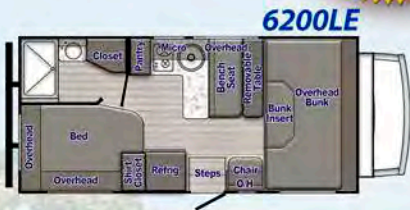

CONQUEST CLASS C LE SERIES

Multi-Year Winner, RVIA Quality Circle Award

LE Series Standard Features

1. **Chassis**
2. 12,500 GVWR Ford E-350
   - Premium-Rated 7.3L V-8 Engine 55 Gal. Fuel Tank
   - Power Door Locks & Power Windows
3. **Exterior**
4. EPDM Rubber Roof
   - Radius Tinted Windows w/Automotive Seals
   - Kitchen Window, Side Cabover Window
   - Basement Storage
   - Magnetic Door Holders for Outside Storage Doors
   - Undercoat Paint & Foam Gap Seal
   - Aluminum Running Boards
   - Rear Mud Flaps
   - Slide-Out Topper for Slide-Out (6220 only)
   - Welded Aluminum Perimeter Frame
   - Radius Roof
   - Laminated Steel Frame Floor w/Fiberglass Underbelly

1. **Power**
2. Auxiliary Battery
   - Converter w/Charger & Auto Changeover
   - Generator Prep
   - 30' Detachable Power Cord
   - Battery Disconnect Switch

1. **Heating & Cooling**
2. Cockpit In-Dash Air Conditioner/Heater
   - Forced-Air Gas Furnace

1. **Bath**
2. Power Bath Vent
   - Skydome in Shower
   - Retractable Shower Door

Appliances

- Tankless Gas Water Heater w/Bypass Valve & Control Panel
- 10.2 cu. ft. 12V Double Door Refrigerator/Freezer
- 3-Burner Range w/Oven & Lighted Vent Hood
- Microwave Oven
- Fire Extinguisher
- Carbon Monoxide & LP Leak Detectors

Electrical

- Solar Panel Prep
- Generator Control Switch & Hour Meter
- Cable TV Ready
- TV Antenna w/Amp Boost
- TV Hookups in Bedroom (n/a 6237LE)
- System Monitor Panel
- Overhead Reading Lights
- Satin Nickel Light Fixtures

Decor & Furnishings