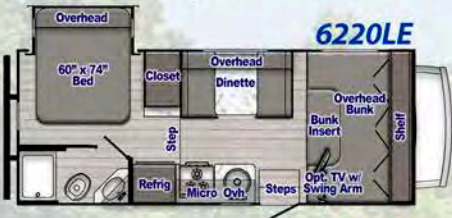

CONQUEST CLASS C LE SERIES

Multi-Year Winner, RVIA Quality Circle Award

LE Series Standard Features

1. **Chassis**
2. 12,500 GVWR Ford E-350
   - Premium-Rated 7.3L V-8 Engine 55 Gal. Fuel Tank
   - Power Door Locks & Power Windows
3. **Exterior**
4. EPDM Rubber Roof
   - Radius Tinted Windows w/Automotive Seals
   - Kitchen Window, Side Cabover Window
   - Basement Storage
   - Magnetic Door Holders for Outside Storage Doors
   - Undercoat Paint & Foam Gap Seal
   - Aluminum Running Boards
   - Rear Mud Flaps
   - Slide-Out Topper for Slide-Out (6220 only)
   - Welded Aluminum Perimeter Frame
   - Radius Roof
   - Laminated Steel Frame Floor w/Fiberglass Underbelly

1. **Power**
2. Auxiliary Battery
   - Converter w/Charger & Auto Changeover
   - Generator Prep
   - 30' Detachable Power Cord
   - Battery Disconnect Switch

1. **Heating & Cooling**
2. Cockpit In-Dash Air Conditioner/Heater
   - Forced-Air Gas Furnace

1. **Bath**
2. Power Bath Vent
   - Skydome in Shower
   - Retractable Shower Door

Appliances

- Tankless Gas Water Heater w/Bypass Valve & Control Panel
- 10.2 cu. ft. 12V Double Door Refrigerator/Freezer
- 3-Burner Range w/Oven & Lighted Vent Hood
- Microwave Oven
- Fire Extinguisher
- Carbon Monoxide & LP Leak Detectors

Electrical

- Solar Panel Prep
- Generator Control Switch & Hour Meter
- Cable TV Ready
- TV Antenna w/Amp Boost
- TV Hookups in Bedroom (n/a 6237LE)
- System Monitor Panel
- Overhead Reading Lights
- Satin Nickel Light Fixtures

Decor & Furnishings