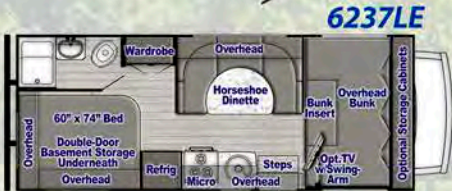

CONQUEST CLASS C LE SERIES

Multi-Year Winner, RVIA Quality Circle Award

LE Series Standard Features

1. **Chassis**
2. 12,500 GVWR Ford E-350
   - Premium-Rated 7.3L V-8 Engine 55 Gal. Fuel Tank
   - Power Door Locks & Power Windows
3. **Exterior**
4. EPDM Rubber Roof
   - Radius Tinted Windows w/Automotive Seals
   - Kitchen Window, Side Cabover Window
   - Basement Storage
   - Magnetic Door Holders for Outside Storage Doors
   - Undercoat Paint & Foam Gap Seal
   - Aluminum Running Boards
   - Rear Mud Flaps
   - Slide-Out Topper for Slide-Out (6220 only)
   - Welded Aluminum Perimeter Frame
   - Radius Roof
   - Laminated Steel Frame Floor w/Fiberglass Underbelly

1. **Power**
2. Auxiliary Battery
   - Converter w/Charger & Auto Changeover
   - Generator Prep
   - 30' Detachable Power Cord
   - Battery Disconnect Switch

1. **Heating & Cooling**
2. Cockpit In-Dash Air Conditioner/Heater
   - Forced-Air Gas Furnace

1. **Bath**
2. Power Bath Vent
   - Skydome in Shower
   - Retractable Shower Door

Appliances

- Tankless Gas Water Heater w/Bypass Valve & Control Panel
- 10.2 cu. ft. 12V Double Door Refrigerator/Freezer
- 3-Burner Range w/Oven & Lighted Vent Hood
- Microwave Oven
- Fire Extinguisher
- Carbon Monoxide & LP Leak Detectors

Electrical

- Solar Panel Prep
- Generator Control Switch & Hour Meter
- Cable TV Ready
- TV Antenna w/Amp Boost
- TV Hookups in Bedroom (n/a 6237LE)
- System Monitor Panel
- Overhead Reading Lights
- Satin Nickel Light Fixtures

Decor & Furnishings