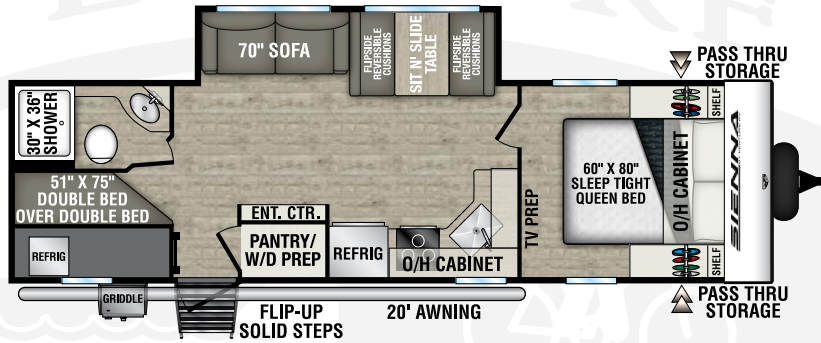

Travel Trailers

Designed for Campers by Campers!

NEW

SA231VRK

UVW – 5,850 lbs.
Exterior Length – 28'
Sleeps – 4

NEW

SA271VBH

UVW – 6,630 lbs.
Exterior Length – 31' 10"
Sleeps – 10

NEW

SA281VQB

UVW – 7,200 lbs.
Exterior Length – 33' 11"
Sleeps – 12

NEW

SA293VIK

UVW – 8,510 lbs.
Exterior Length – 36' 11"
Sleeps – 6

EXTERIOR

.030 Gloss Amour RV Siding 25% Thicker
BAL 5.0 Power Stabilizer Jacks (Fall Pkg)
BAL NXG Huck-Bolted Frame
Heated and Enclosed One-piece Underbelly
50 Amp Service w/2nd A/C Prep
Battery Disconnect Switch
Max Size Power Awning
Dexter Heavy Duty Axles
Solid Flip-up Step w/Top Double Step
Tufflex PVC Roofing w/Limited Lifetime Warranty
Friction Hinge Door w/Screen Shot Screen Protector
Tire Pressure Monitor Prep
Roof Mounted Solar Prep
Rear Camera Prep
Steel Ladder
BlueTooth Speaker
Motion Lighting in Pass-Thru

BEDROOM FEATURES

Bedroom Dresser (VBF)
Max Size Closets
STOR-MOR Night Shelves
60" X 80" Residential Queen Mattress

Reversible Heirloom Comforter
Large Under The Bed Storage
Brookshire Shiplap Accent Wall