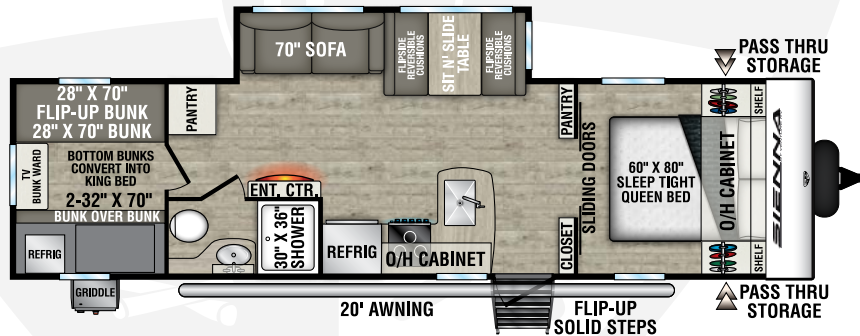

Travel Trailers

Designed for Campers by Campers!

NEW

SA231VRK

UVW – 5,850 lbs.
Exterior Length – 28'
Sleeps – 4

NEW

SA271VBH

UVW – 6,630 lbs.
Exterior Length – 31' 10"
Sleeps – 10

NEW

SA281VQB

UVW – 7,200 lbs.
Exterior Length – 33' 11"
Sleeps – 12

NEW

SA293VIK

UVW – 8,510 lbs.
Exterior Length – 36' 11"
Sleeps – 6

EXTERIOR

.030 Gloss Amour RV Siding 25% Thicker
BAL 5.0 Power Stabilizer Jacks (Fall Pkg)
BAL NXG Huck-Bolted Frame
Heated and Enclosed One-piece Underbelly
50 Amp Service w/2nd A/C Prep
Battery Disconnect Switch
Max Size Power Awning
Dexter Heavy Duty Axles
Solid Flip-up Step w/Top Double Step
Tufflex PVC Roofing w/Limited Lifetime Warranty
Friction Hinge Door w/Screen Shot Screen Protector
Tire Pressure Monitor Prep
Roof Mounted Solar Prep
Rear Camera Prep
Steel Ladder
BlueTooth Speaker
Motion Lighting in Pass-Thru

BEDROOM FEATURES

Bedroom Dresser (VBF)
Max Size Closets
STOR-MOR Night Shelves
60" X 80" Residential Queen Mattress

Reversible Heirloom Comforter
Large Under The Bed Storage
Brookshire Shiplap Accent Wall