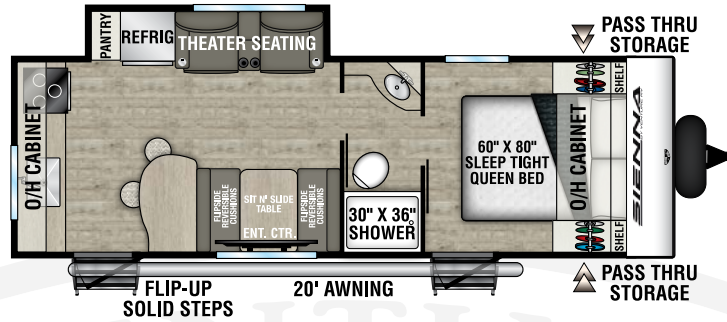

Travel Trailers

Designed for Campers by Campers!

NEW

SA231VRK

UVW – 5,850 lbs.
Exterior Length – 28'
Sleeps – 4

NEW

SA271VBH

UVW – 6,630 lbs.
Exterior Length – 31' 10"
Sleeps – 10

NEW

SA281VQB

UVW – 7,200 lbs.
Exterior Length – 33' 11"
Sleeps – 12

NEW

SA293VIK

UVW – 8,510 lbs.
Exterior Length – 36' 11"
Sleeps – 6

EXTERIOR

.030 Gloss Amour RV Siding 25% Thicker
BAL 5.0 Power Stabilizer Jacks (Fall Pkg)
BAL NXG Huck-Bolted Frame
Heated and Enclosed One-piece Underbelly
50 Amp Service w/2nd A/C Prep
Battery Disconnect Switch
Max Size Power Awning
Dexter Heavy Duty Axles
Solid Flip-up Step w/Top Double Step
Tufflex PVC Roofing w/Limited Lifetime Warranty
Friction Hinge Door w/Screen Shot Screen Protector
Tire Pressure Monitor Prep
Roof Mounted Solar Prep
Rear Camera Prep
Steel Ladder
BlueTooth Speaker
Motion Lighting in Pass-Thru

INTERIOR

Modern Farm House Design
Two Wood Colors (Surfside White and Bladen Oak)
Sit n' Slide Dinette Table
Flipside Reversible Dinette Cushions
Board & Batten Accent Walls
Flush Floor Slide-outs
40" Smart TV w/Swing Arm

OPTION

2nd A/C
Off-the-Grid Solar Panel and Controller
Free Standing Table w/2-Benches and 2-Chairs
King-U Sofa IPO Jiffy and Dinette
Theater Seat IPO Jiffy
Trifold Sofa IPO Jiffy

NXG FRAME
The Next Generation in RV Frame Technology