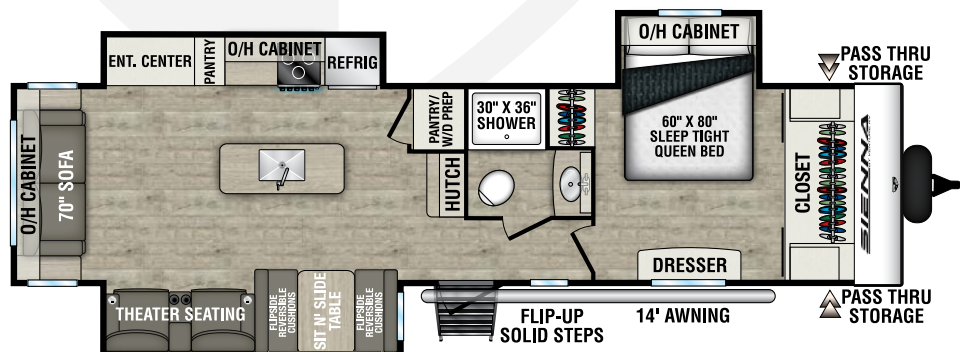

NEW

SA281VQB

UVW – 7,200 lbs.
Exterior Length – 33' 11"
Sleeps – 12

NEW

SA293VIK

UVW – 8,510 lbs.
Exterior Length – 36' 11"
Sleeps – 6

EXTERIOR

.030 Gloss Amour RV Siding 25% Thicker
BAL 5.0 Power Stabilizer Jacks (Fall Pkg)
BAL NXG Huck-Bolted Frame
Heated and Enclosed One-piece Underbelly
50 Amp Service w/2nd A/C Prep
Battery Disconnect Switch
Max Size Power Awning
Dexter Heavy Duty Axles
Solid Flip-up Step w/Top Double Step
Tufflex PVC Roofing w/Limited Lifetime Warranty
Friction Hinge Door w/Screen Shot Screen Protector
Tire Pressure Monitor Prep
Roof Mounted Solar Prep
Rear Camera Prep
Steel Ladder
BlueTooth Speaker
Motion Lighting in Pass-Thru

INTERIOR

Modern Farm House Design
Two Wood Colors (Surfside White and Bladen Oak)
Sit n' Slide Dinette Table
Flipside Reversible Dinette Cushions
Board & Batten Accent Walls
Flush Floor Slide-outs
40" Smart TV w/Swing Arm

5,000 BTU Electric Fireplace
Steel Trimmed Entry Door
Beauflor Throughout, 0 Carpet
Motion Lighting Entry Door Hallway
Motion Lighting in Pantry

KITCHEN FEATURES

Stainless Steel Undermount Farmers Sink
High Rise Steel Faucet with Sprayer
Large Pantry
Spice Rack
Sofia Custom Backsplash

BEDROOM FEATURES

Bedroom Dresser (VBF)
Max Size Closets
STOR-MOR Night Shelves
60" X 80" Residential Queen Mattress

Reversible Heirloom Comforter
Large Under The Bed Storage
Brookshire Shiplap Accent Wall