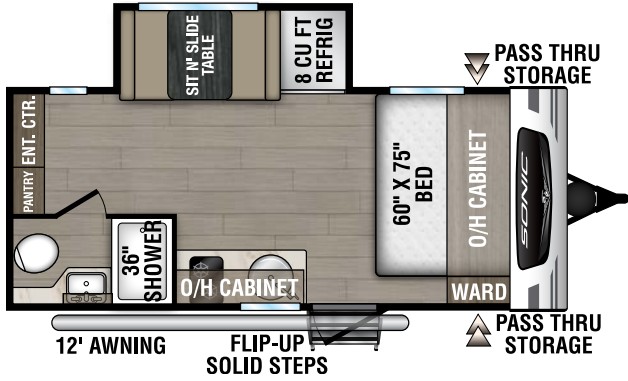

UVW – 3,290 lbs. | Exterior Length – 19' 11" | Sleeps – 2

SL150VRK

UVW – 3,160 lbs. | Exterior Length – 19' 2" | Sleeps – 2

SL160VFB

UVW – 3,380 lbs. | Exterior Length – 21' 2" | Sleeps – TBD

2025 SONIC LITE

SL169VMK

UVW – 3,680 lbs. | Exterior Length – 21' 2" | Sleeps – 4

SL169VRK

UVW – 3,800 lbs. | Exterior Length – 22' 2" | Sleeps – 4

SL169VUD

UVW – 3,770 lbs. | Exterior Length – 21' 11" | Sleeps – 6

985 N 900 W | Shipshewana, IN 46565 | www.venture-rv.com