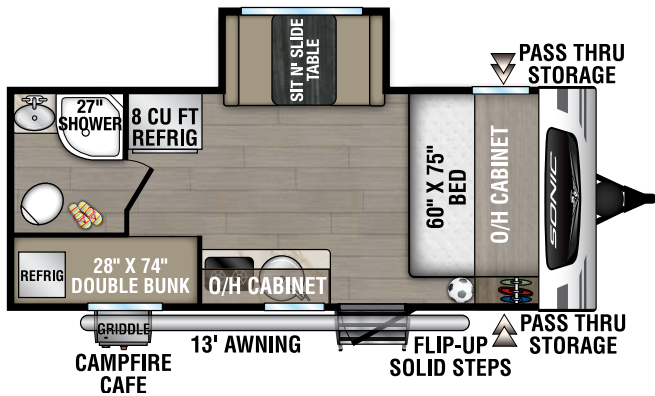

UVW – 3,290 lbs. | Exterior Length – 19' 11" | Sleeps – 2

SL150VRK

UVW – 3,160 lbs. | Exterior Length – 19' 2" | Sleeps – 2

SL160VFB

UVW – 3,380 lbs. | Exterior Length – 21' 2" | Sleeps – TBD

2025 SONIC LITE

SL169VMK

UVW – 3,680 lbs. | Exterior Length – 21' 2" | Sleeps – 4

SL169VRK

UVW – 3,800 lbs. | Exterior Length – 22' 2" | Sleeps – 4

SL169VUD

UVW – 3,770 lbs. | Exterior Length – 21' 11" | Sleeps – 6

985 N 900 W | Shipshewana, IN 46565 | www.venture-rv.com