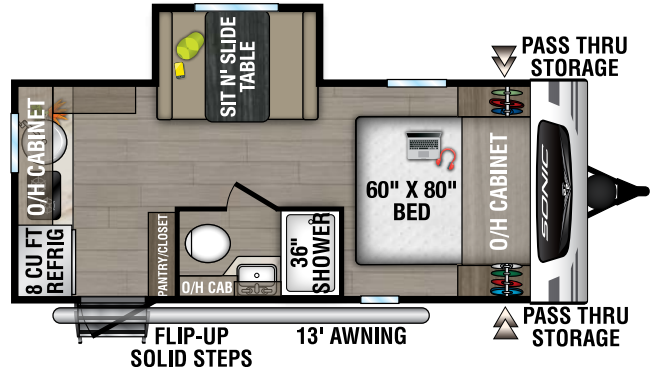

UVW – 3,290 lbs. | Exterior Length – 19' 11" | Sleeps – 2

SL150VRK

UVW – 3,160 lbs. | Exterior Length – 19' 2" | Sleeps – 2

SL160VFB

UVW – 3,380 lbs. | Exterior Length – 21' 2" | Sleeps – TBD

2025 SONIC LITE

SL169VMK

UVW – 3,680 lbs. | Exterior Length – 21' 2" | Sleeps – 4

SL169VRK

UVW – 3,800 lbs. | Exterior Length – 22' 2" | Sleeps – 4

SL169VUD

UVW – 3,770 lbs. | Exterior Length – 21' 11" | Sleeps – 6

985 N 900 W | Shipshewana, IN 46565 | www.venture-rv.com