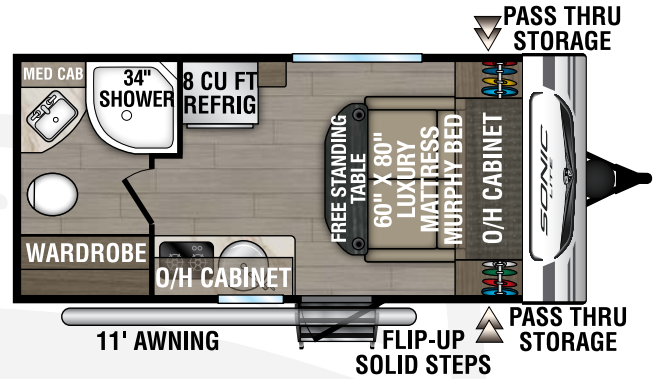

SONIC LITE

2025

Ultra-Lite Travel Trailers

Designed for Campers by Campers!

NEW

SL140VRB

UVW – TBD lbs. | Exterior Length – 18' 9" | Sleeps – TBD

SL150VRB

UVW – 3,290 lbs. | Exterior Length – 19' 11" | Sleeps – 2

SL150VRK

UVW – 3,160 lbs. | Exterior Length – 19' 2" | Sleeps – 2

SL160VFB

UVW – 3,380 lbs. | Exterior Length – 21' 2" | Sleeps – TBD

2025 SONIC LITE

SL169VMK

UVW – 3,680 lbs. | Exterior Length – 21' 2" | Sleeps – 4

SL169VRK

UVW – 3,800 lbs. | Exterior Length – 22' 2" | Sleeps – 4

SL169VUD

UVW – 3,770 lbs. | Exterior Length – 21' 11" | Sleeps – 6

985 N 900 W | Shipshewana, IN 46565 | www.venture-rv.com