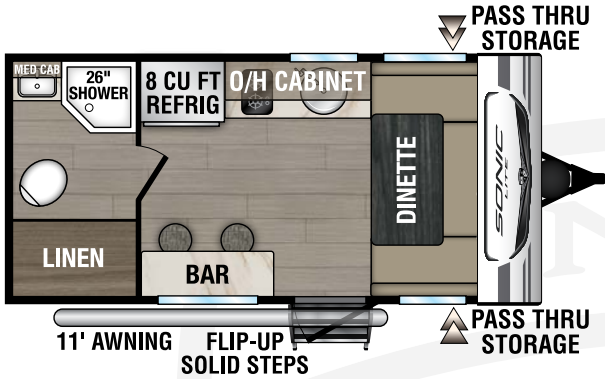

SONIC LITE

2025

Ultra-Lite Travel Trailers

Designed for Campers by Campers!

NEW

SL140VRB

UVW – TBD lbs. | Exterior Length – 18' 9" | Sleeps – TBD

SL150VRB

UVW – 3,290 lbs. | Exterior Length – 19' 11" | Sleeps – 2

SL150VRK

UVW – 3,160 lbs. | Exterior Length – 19' 2" | Sleeps – 2

SL160VFB

UVW – 3,380 lbs. | Exterior Length – 21' 2" | Sleeps – TBD

2025 SONIC LITE

SL169VMK

UVW – 3,680 lbs. | Exterior Length – 21' 2" | Sleeps – 4

SL169VRK

UVW – 3,800 lbs. | Exterior Length – 22' 2" | Sleeps – 4

SL169VUD

UVW – 3,770 lbs. | Exterior Length – 21' 11" | Sleeps – 6

985 N 900 W | Shipshewana, IN 46565 | www.venture-rv.com