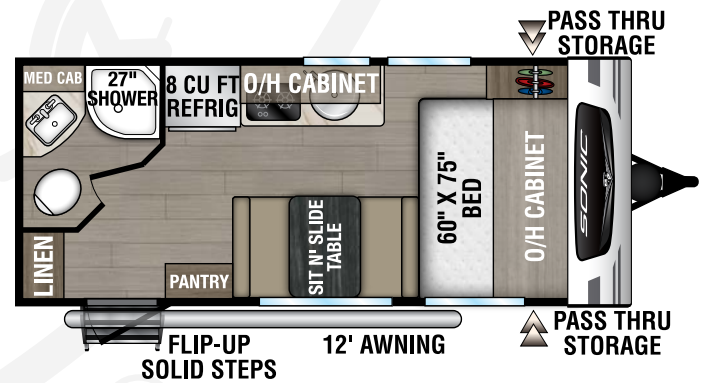

SONIC LITE

2025

Ultra-Lite Travel Trailers

Designed for Campers by Campers!

NEW

SL140VRB

UVW – TBD lbs. | Exterior Length – 18' 9" | Sleeps – TBD

SL150VRB

UVW – 3,290 lbs. | Exterior Length – 19' 11" | Sleeps – 2

SL150VRK

UVW – 3,160 lbs. | Exterior Length – 19' 2" | Sleeps – 2

SL160VFB

UVW – 3,380 lbs. | Exterior Length – 21' 2" | Sleeps – TBD

2025 SONIC LITE

SL169VMK

UVW – 3,680 lbs. | Exterior Length – 21' 2" | Sleeps – 4

SL169VRK

UVW – 3,800 lbs. | Exterior Length – 22' 2" | Sleeps – 4

SL169VUD

UVW – 3,770 lbs. | Exterior Length – 21' 11" | Sleeps – 6

985 N 900 W | Shipshewana, IN 46565 | www.venture-rv.com