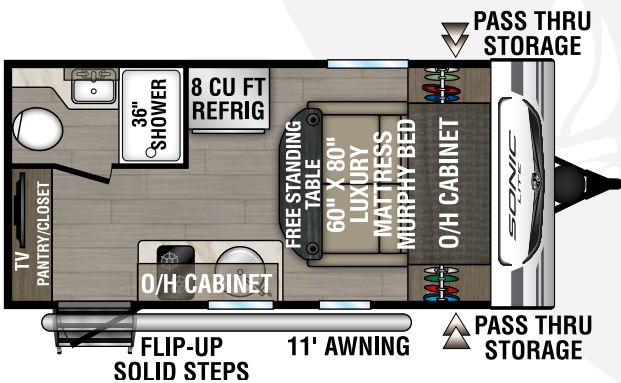

SONIC LITE

2025

Ultra-Lite Travel Trailers

Designed for Campers by Campers!

NEW

SL140VRB

UVW – TBD lbs. | Exterior Length – 18' 9" | Sleeps – TBD

SL150VRB

UVW – 3,290 lbs. | Exterior Length – 19' 11" | Sleeps – 2

SL150VRK

UVW – 3,160 lbs. | Exterior Length – 19' 2" | Sleeps – 2

SL160VFB

UVW – 3,380 lbs. | Exterior Length – 21' 2" | Sleeps – TBD

2025 SONIC LITE

SL169VMK

UVW – 3,680 lbs. | Exterior Length – 21' 2" | Sleeps – 4

SL169VRK

UVW – 3,800 lbs. | Exterior Length – 22' 2" | Sleeps – 4

SL169VUD

UVW – 3,770 lbs. | Exterior Length – 21' 11" | Sleeps – 6

985 N 900 W | Shipshewana, IN 46565 | www.venture-rv.com