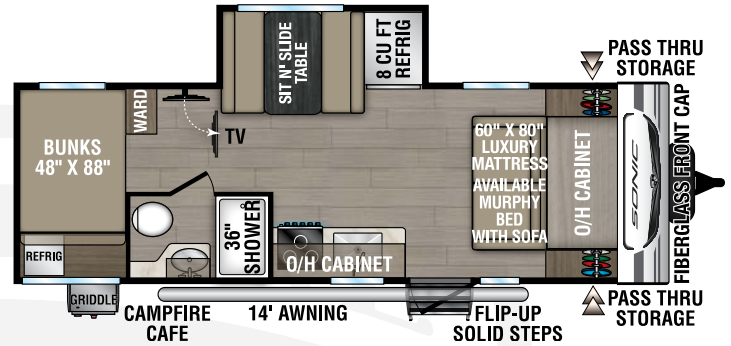

SONIC

2025

Ultra-Lite Travel Trailers

Designed for Campers by Campers!

SN190VRB

UVW – 4,000 lbs. | Exterior Length – 23' 3" | Sleeps – 4

SN211VDB

UVW – 4,760 lbs. | Exterior Length – 27' 1" | Sleeps – 8

SN220VBH

UVW – 4,640 lbs. | Exterior Length – 26' 7" | Sleeps – 6

SN220VRB

UVW – 4,940 lbs. | Exterior Length – 27' 1" | Sleeps – 4

2025 SONIC

SN231VRK

UVW – 4,850 lbs. | Exterior Length – 26' 11" | Sleeps – 6

SN231VRL

UVW – 4,770 lbs. | Exterior Length – 26' 11" | Sleeps – 6

NEW

SN241VRB

UVW – 5,320 lbs. | Exterior Length – 30' 6" | Sleeps – 4

985 N 900 W | Shipshewana, IN 46565 | www.venture-rv.com

Due to continual research and advances, manufacturer reserves the right to change specifications, design, price and equipment without notice, and assumes no responsibility for any error in this literature.