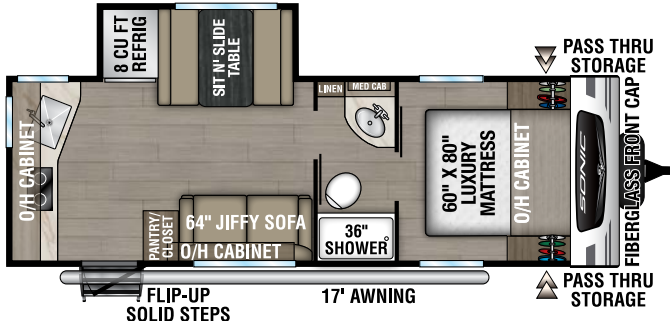

SONIC

2025

Ultra-Lite Travel Trailers

Designed for Campers by Campers!

SN190VRB

UVW – 4,000 lbs. | Exterior Length – 23' 3" | Sleeps – 4

SN211VDB

UVW – 4,760 lbs. | Exterior Length – 27' 1" | Sleeps – 8

SN220VBH

UVW – 4,640 lbs. | Exterior Length – 26' 7" | Sleeps – 6

SN220VRB

UVW – 4,940 lbs. | Exterior Length – 27' 1" | Sleeps – 4

2025 SONIC

SN231VRK

UVW – 4,850 lbs. | Exterior Length – 26' 11" | Sleeps – 6

SN231VRL

UVW – 4,770 lbs. | Exterior Length – 26' 11" | Sleeps – 6

NEW

SN241VRB

UVW – 5,320 lbs. | Exterior Length – 30' 6" | Sleeps – 4

985 N 900 W | Shipshewana, IN 46565 | www.venture-rv.com

Due to continual research and advances, manufacturer reserves the right to change specifications, design, price and equipment without notice, and assumes no responsibility for any error in this literature.