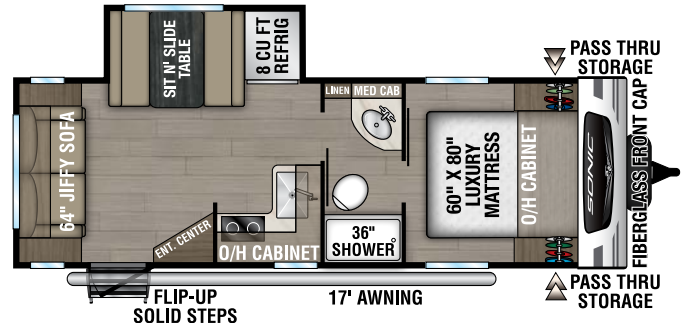

SONIC

2025

Ultra-Lite Travel Trailers

Designed for Campers by Campers!

SN190VRB

UVW – 4,000 lbs. | Exterior Length – 23' 3" | Sleeps – 4

SN211VDB

UVW – 4,760 lbs. | Exterior Length – 27' 1" | Sleeps – 8

SN220VBH

UVW – 4,640 lbs. | Exterior Length – 26' 7" | Sleeps – 6

SN220VRB

UVW – 4,940 lbs. | Exterior Length – 27' 1" | Sleeps – 4

2025 SONIC

SN231VRK

UVW – 4,850 lbs. | Exterior Length – 26' 11" | Sleeps – 6

SN231VRL

UVW – 4,770 lbs. | Exterior Length – 26' 11" | Sleeps – 6

NEW

SN241VRB

UVW – 5,320 lbs. | Exterior Length – 30' 6" | Sleeps – 4

985 N 900 W | Shipshewana, IN 46565 | www.venture-rv.com

Due to continual research and advances, manufacturer reserves the right to change specifications, design, price and equipment without notice, and assumes no responsibility for any error in this literature.