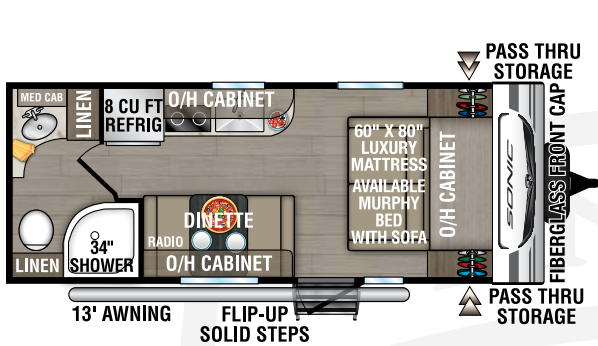

SONIC

2025

Ultra-Lite Travel Trailers

Designed for Campers by Campers!

SN190VRB

UVW – 4,000 lbs. | Exterior Length – 23' 3" | Sleeps – 4

SN211VDB

UVW – 4,760 lbs. | Exterior Length – 27' 1" | Sleeps – 8

SN220VBH

UVW – 4,640 lbs. | Exterior Length – 26' 7" | Sleeps – 6

SN220VRB

UVW – 4,940 lbs. | Exterior Length – 27' 1" | Sleeps – 4

2025 SONIC

SN231VRK

UVW – 4,850 lbs. | Exterior Length – 26' 11" | Sleeps – 6

SN231VRL

UVW – 4,770 lbs. | Exterior Length – 26' 11" | Sleeps – 6

NEW

SN241VRB

UVW – 5,320 lbs. | Exterior Length – 30' 6" | Sleeps – 4

985 N 900 W | Shipshewana, IN 46565 | www.venture-rv.com

Due to continual research and advances, manufacturer reserves the right to change specifications, design, price and equipment without notice, and assumes no responsibility for any error in this literature.