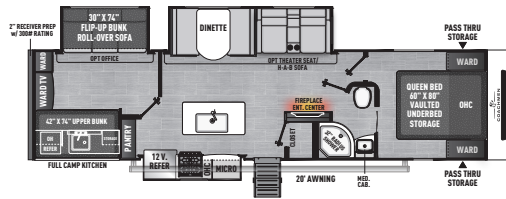

258 BHS EXTERIOR LENGTH 29' 6"

259 FKDS EXTERIOR LENGTH 29' 10"

274 RKS EXTERIOR LENGTH 31' 10"

288 BHDS EXTERIOR LENGTH 32' 9"

292 BHDS EXTERIOR LENGTH 33' 4"

298 FDS EXTERIOR LENGTH 35' 5"

320 BHDS EXTERIOR LENGTH 36' 10"

SELECT EDITION

18 SE EXTERIOR LENGTH 21' 3"

19 SE EXTERIOR LENGTH 22' 5"

247 SE EXTERIOR LENGTH 28' 2"

29 SE EXTERIOR LENGTH 33' 4"

31 SE EXTERIOR LENGTH 35' 6"

SELECT EDITION	18 SE	19 SE	247 SE	29 SE	31 SE
UVW (LBS.)	3,894	4,340	5,312	6,372	7,172
HITCH WEIGHT (LBS.)	490	428	599	712	884
CARRYING CAPACITY (LBS.)	2,068	1,582	1,644	3,056	2,328
EXT. LENGTH (INCL. BUMPER TO HITCH)	21' 3"	22' 5"	28' 2"	33' 4"	35' 6"
EXT. HEIGHT (INCL. A/C)	10' 7"	10' 7"	11' 0"	11' 1"	11' 3"
INT. HEIGHT (COACH)	81"	81"	81"	81"	81"
AWNING LENGTH	14'	14'	18'	16'	16'
WATER CAP. (GAL.) FRESH/GREY/WASTE	52/35/35	50/35/35	52/35/35	50/35/35	50/35/35
TIRE SIZE	ST205/75R14D	ST205/75R14D	ST205/75R14D	ST225/75R15E	ST225/75R15E