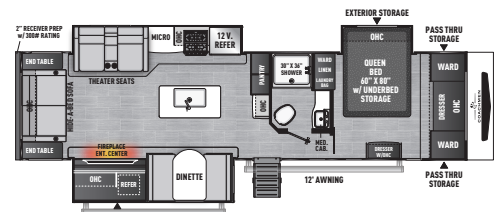

258 BHS EXTERIOR LENGTH 29' 6"

259 FKDS EXTERIOR LENGTH 29' 10"

274 RKS EXTERIOR LENGTH 31' 10"

288 BHDS EXTERIOR LENGTH 32' 9"

292 BHDS EXTERIOR LENGTH 33' 4"

298 FDS EXTERIOR LENGTH 35' 5"

320 BHDS EXTERIOR LENGTH 36' 10"

SELECT EDITION

18 SE EXTERIOR LENGTH 21' 3"

19 SE EXTERIOR LENGTH 22' 5"

247 SE EXTERIOR LENGTH 28' 2"

29 SE EXTERIOR LENGTH 33' 4"

31 SE EXTERIOR LENGTH 35' 6"

SELECT EDITION	18 SE	19 SE	247 SE	29 SE	31 SE
UVW (LBS.)	3,894	4,340	5,312	6,372	7,172
HITCH WEIGHT (LBS.)	490	428	599	712	884
CARRYING CAPACITY (LBS.)	2,068	1,582	1,644	3,056	2,328
EXT. LENGTH (INCL. BUMPER TO HITCH)	21' 3"	22' 5"	28' 2"	33' 4"	35' 6"
EXT. HEIGHT (INCL. A/C)	10' 7"	10' 7"	11' 0"	11' 1"	11' 3"
INT. HEIGHT (COACH)	81"	81"	81"	81"	81"
AWNING LENGTH	14'	14'	18'	16'	16'
WATER CAP. (GAL.) FRESH/GREY/WASTE	52/35/35	50/35/35	52/35/35	50/35/35	50/35/35
TIRE SIZE	ST205/75R14D	ST205/75R14D	ST205/75R14D	ST225/75R15E	ST225/75R15E