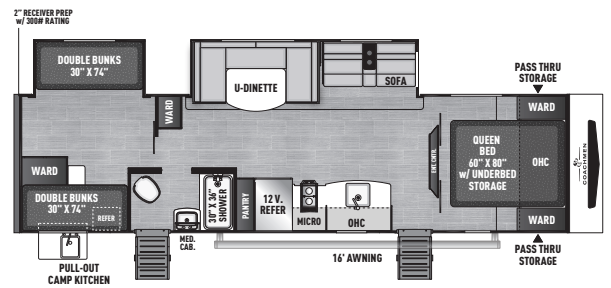

324 RLDS EXTERIOR LENGTH 36' 10"

326 BHDS EXTERIOR LENGTH 36' 10"

ULTRA LITE TRAVEL TRAILERS	192 RBS	22 MLS	245 RKS	252 RBS	258 BHS	259 FKDS	274 RKS	288 BHDS	292 BHDS	298 FDS	320 BHDS	324 RLDS	326 BHDS
UVW (LBS.)	4,418	5,564	5,842	6,072	6,108	6,752	6,640	6,692	6,772	7,200	8,494	8,665	8,356
HITCH WEIGHT (LBS.)	490	628	617	710	758	752	824	680	734	1,020	1,092	1,110	1,156
CARRYING CAPACITY (LBS.)	1,582	1,998	1,620	1,490	1,492	2,210	2,360	2,270	2,728	1,800	1,968	1,796	2,104
EXT. LENGTH (INCL. BUMPER TO HITCH)	22' 5"	26' 10"	28' 5"	29' 7"	29' 6"	29' 10"	31' 10"	32' 9"	33' 4"	35' 5"	36' 10"	36' 10"	36' 10"
EXT. HEIGHT (INCL. A/C)	10' 7"	11' 1"	11' 1"	11' 1"	11' 1"	11' 3"	11' 1"	11' 1"	11' 1"	11' 3"	11' 3"	11' 4"	11' 3"
INT. HEIGHT (COACH)	81"	81"	81"	81"	81"	81"	81"	81"	81"	81"	81"	81"	81"
AWNING LENGTH	14'	18'	17'	20'	18'	18'	18'	20'	18'	20'	20'	10', 12'	11', 8'
WATER CAP. (GAL.) FRESH/GREY/WASTE	52/35/35	52/35/35	52/35/35	52/35/35	52/70/35	52/70/35	52/70/35	52/35/35	52/35/35	52/35/35	52/70/35	52/35/35	52/70/70
TIRE SIZE	ST205/75R14D	ST205/75R14D	ST205/75R14D	ST205/75R14D	ST205/75R14D	ST225/75R15E	ST225/75R15E	ST225/75R15E	ST225/75R15E	ST225/75R15E	ST225/75R15E	ST225/75R15E	ST225/75R15E

SELECT EDITION

18 SE EXTERIOR LENGTH 21' 3"

19 SE EXTERIOR LENGTH 22' 5"

247 SE EXTERIOR LENGTH 28' 2"

29 SE EXTERIOR LENGTH 33' 4"

31 SE EXTERIOR LENGTH 35' 6"

SELECT EDITION	18 SE	19 SE	247 SE	29 SE	31 SE
UVW (LBS.)	3,894	4,340	5,312	6,372	7,172
HITCH WEIGHT (LBS.)	490	428	599	712	884
CARRYING CAPACITY (LBS.)	2,068	1,582	1,644	3,056	2,328
EXT. LENGTH (INCL. BUMPER TO HITCH)	21' 3"	22' 5"	28' 2"	33' 4"	35' 6"
EXT. HEIGHT (INCL. A/C)	10' 7"	10' 7"	11' 0"	11' 1"	11' 3"
INT. HEIGHT (COACH)	81"	81"	81"	81"	81"
AWNING LENGTH	14'	14'	18'	16'	16'
WATER CAP. (GAL.) FRESH/GREY/WASTE	52/35/35	50/35/35	52/35/35	50/35/35	50/35/35
TIRE SIZE	ST205/75R14D	ST205/75R14D	ST205/75R14D	ST225/75R15E	ST225/75R15E