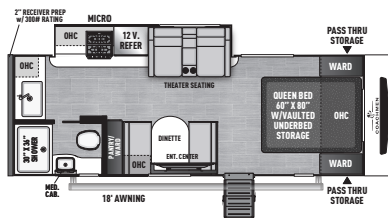

COACHMEN

FREEDOM EXPRESS

ULTRA LITE • SELECT

FREEDOM EXPRESS ULTRA LITE TRAVEL TRAILERS

192 RBS EXTERIOR LENGTH 22' 5"

22 MLS EXTERIOR LENGTH 26' 10"

245 RKS EXTERIOR LENGTH 28' 5"

252 RBS EXTERIOR LENGTH 29' 7"

258 BHS EXTERIOR LENGTH 29' 6"

259 FKDS EXTERIOR LENGTH 29' 10"

274 RKS EXTERIOR LENGTH 31' 10"

288 BHDS EXTERIOR LENGTH 32' 9"

292 BHDS EXTERIOR LENGTH 33' 4"

298 FDS EXTERIOR LENGTH 35' 5"

320 BHDS EXTERIOR LENGTH 36' 10"

SELECT EDITION

18 SE EXTERIOR LENGTH 21' 3"

19 SE EXTERIOR LENGTH 22' 5"

247 SE EXTERIOR LENGTH 28' 2"

29 SE EXTERIOR LENGTH 33' 4"

31 SE EXTERIOR LENGTH 35' 6"

SELECT EDITION	18 SE	19 SE	247 SE	29 SE	31 SE
UVW (LBS.)	3,894	4,340	5,312	6,372	7,172
HITCH WEIGHT (LBS.)	490	428	599	712	884
CARRYING CAPACITY (LBS.)	2,068	1,582	1,644	3,056	2,328
EXT. LENGTH (INCL. BUMPER TO HITCH)	21' 3"	22' 5"	28' 2"	33' 4"	35' 6"
EXT. HEIGHT (INCL. A/C)	10' 7"	10' 7"	11' 0"	11' 1"	11' 3"
INT. HEIGHT (COACH)	81"	81"	81"	81"	81"
AWNING LENGTH	14'	14'	18'	16'	16'
WATER CAP. (GAL.) FRESH/GREY/WASTE	52/35/35	50/35/35	52/35/35	50/35/35	50/35/35
TIRE SIZE	ST205/75R14D	ST205/75R14D	ST205/75R14D	ST225/75R15E	ST225/75R15E