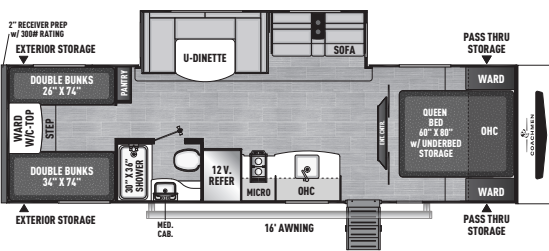

324 RLDS EXTERIOR LENGTH 36' 10"

326 BHDS EXTERIOR LENGTH 36' 10"

ULTRA LITE TRAVEL TRAILERS	192 RBS	22 MLS	245 RKS	252 RBS	258 BHS	259 FKDS	274 RKS	288 BHDS	292 BHDS	298 FDS	320 BHDS	324 RLDS	326 BHDS
UVW (LBS.)	4,418	5,564	5,842	6,072	6,108	6,752	6,640	6,692	6,772	7,200	8,494	8,665	8,356
HITCH WEIGHT (LBS.)	490	628	617	710	758	752	824	680	734	1,020	1,092	1,110	1,156
CARRYING CAPACITY (LBS.)	1,582	1,998	1,620	1,490	1,492	2,210	2,360	2,270	2,728	1,800	1,968	1,796	2,104
EXT. LENGTH (INCL. BUMPER TO HITCH)	22' 5"	26' 10"	28' 5"	29' 7"	29' 6"	29' 10"	31' 10"	32' 9"	33' 4"	35' 5"	36' 10"	36' 10"	36' 10"
EXT. HEIGHT (INCL. A/C)	10' 7"	11' 1"	11' 1"	11' 1"	11' 1"	11' 3"	11' 1"	11' 1"	11' 1"	11' 3"	11' 3"	11' 4"	11' 3"
INT. HEIGHT (COACH)	81"	81"	81"	81"	81"	81"	81"	81"	81"	81"	81"	81"	81"
AWNING LENGTH	14'	18'	17'	20'	18'	18'	18'	20'	18'	20'	20'	10', 12'	11', 8'
WATER CAP. (GAL.) FRESH/GREY/WASTE	52/35/35	52/35/35	52/35/35	52/35/35	52/70/35	52/70/35	52/70/35	52/35/35	52/35/35	52/35/35	52/70/35	52/35/35	52/70/70
TIRE SIZE	ST205/75R14D	ST205/75R14D	ST205/75R14D	ST205/75R14D	ST205/75R14D	ST225/75R15E	ST225/75R15E	ST225/75R15E	ST225/75R15E	ST225/75R15E	ST225/75R15E	ST225/75R15E	ST225/75R15E

SELECT EDITION

18 SE EXTERIOR LENGTH 21' 3"

19 SE EXTERIOR LENGTH 22' 5"

247 SE EXTERIOR LENGTH 28' 2"

29 SE EXTERIOR LENGTH 33' 4"

31 SE EXTERIOR LENGTH 35' 6"

SELECT EDITION	18 SE	19 SE	247 SE	29 SE	31 SE
UVW (LBS.)	3,894	4,340	5,312	6,372	7,172
HITCH WEIGHT (LBS.)	490	428	599	712	884
CARRYING CAPACITY (LBS.)	2,068	1,582	1,644	3,056	2,328
EXT. LENGTH (INCL. BUMPER TO HITCH)	21' 3"	22' 5"	28' 2"	33' 4"	35' 6"
EXT. HEIGHT (INCL. A/C)	10' 7"	10' 7"	11' 0"	11' 1"	11' 3"
INT. HEIGHT (COACH)	81"	81"	81"	81"	81"
AWNING LENGTH	14'	14'	18'	16'	16'
WATER CAP. (GAL.) FRESH/GREY/WASTE	52/35/35	50/35/35	52/35/35	50/35/35	50/35/35
TIRE SIZE	ST205/75R14D	ST205/75R14D	ST205/75R14D	ST225/75R15E	ST225/75R15E