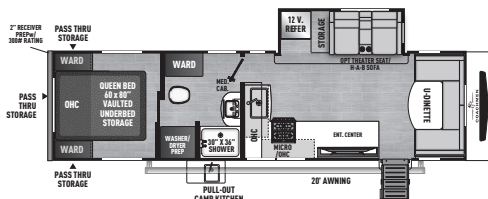

258 BHS EXTERIOR LENGTH 29' 6"

259 FKDS EXTERIOR LENGTH 29' 10"

274 RKS EXTERIOR LENGTH 31' 10"

288 BHDS EXTERIOR LENGTH 32' 9"

292 BHDS EXTERIOR LENGTH 33' 4"

298 FDS EXTERIOR LENGTH 35' 5"

320 BHDS EXTERIOR LENGTH 36' 10"

SELECT EDITION

18 SE EXTERIOR LENGTH 21' 3"

19 SE EXTERIOR LENGTH 22' 5"

247 SE EXTERIOR LENGTH 28' 2"

29 SE EXTERIOR LENGTH 33' 4"

31 SE EXTERIOR LENGTH 35' 6"

SELECT EDITION	18 SE	19 SE	247 SE	29 SE	31 SE
UVW (LBS.)	3,894	4,340	5,312	6,372	7,172
HITCH WEIGHT (LBS.)	490	428	599	712	884
CARRYING CAPACITY (LBS.)	2,068	1,582	1,644	3,056	2,328
EXT. LENGTH (INCL. BUMPER TO HITCH)	21' 3"	22' 5"	28' 2"	33' 4"	35' 6"
EXT. HEIGHT (INCL. A/C)	10' 7"	10' 7"	11' 0"	11' 1"	11' 3"
INT. HEIGHT (COACH)	81"	81"	81"	81"	81"
AWNING LENGTH	14'	14'	18'	16'	16'
WATER CAP. (GAL.) FRESH/GREY/WASTE	52/35/35	50/35/35	52/35/35	50/35/35	50/35/35
TIRE SIZE	ST205/75R14D	ST205/75R14D	ST205/75R14D	ST225/75R15E	ST225/75R15E