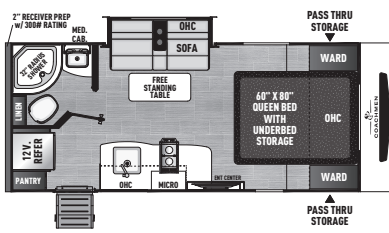

324 RLDS EXTERIOR LENGTH 36' 10"

326 BHDS EXTERIOR LENGTH 36' 10"

ULTRA LITE TRAVEL TRAILERS	192 RBS	22 MLS	245 RKS	252 RBS	258 BHS	259 FKDS	274 RKS	288 BHDS	292 BHDS	298 FDS	320 BHDS	324 RLDS	326 BHDS
UVW (LBS.)	4,418	5,564	5,842	6,072	6,108	6,752	6,640	6,692	6,772	7,200	8,494	8,665	8,356
HITCH WEIGHT (LBS.)	490	628	617	710	758	752	824	680	734	1,020	1,092	1,110	1,156
CARRYING CAPACITY (LBS.)	1,582	1,998	1,620	1,490	1,492	2,210	2,360	2,270	2,728	1,800	1,968	1,796	2,104
EXT. LENGTH (INCL. BUMPER TO HITCH)	22' 5"	26' 10"	28' 5"	29' 7"	29' 6"	29' 10"	31' 10"	32' 9"	33' 4"	35' 5"	36' 10"	36' 10"	36' 10"
EXT. HEIGHT (INCL. A/C)	10' 7"	11' 1"	11' 1"	11' 1"	11' 1"	11' 3"	11' 1"	11' 1"	11' 1"	11' 3"	11' 3"	11' 4"	11' 3"
INT. HEIGHT (COACH)	81"	81"	81"	81"	81"	81"	81"	81"	81"	81"	81"	81"	81"
AWNING LENGTH	14'	18'	17'	20'	18'	18'	18'	20'	18'	20'	20'	10', 12'	11', 8'
WATER CAP. (GAL.) FRESH/GREY/WASTE	52/35/35	52/35/35	52/35/35	52/35/35	52/70/35	52/70/35	52/70/35	52/35/35	52/35/35	52/35/35	52/70/35	52/35/35	52/70/70
TIRE SIZE	ST205/75R14D	ST205/75R14D	ST205/75R14D	ST205/75R14D	ST205/75R14D	ST225/75R15E	ST225/75R15E	ST225/75R15E	ST225/75R15E	ST225/75R15E	ST225/75R15E	ST225/75R15E	ST225/75R15E

SELECT EDITION

18 SE EXTERIOR LENGTH 21' 3"

19 SE EXTERIOR LENGTH 22' 5"

247 SE EXTERIOR LENGTH 28' 2"

29 SE EXTERIOR LENGTH 33' 4"

31 SE EXTERIOR LENGTH 35' 6"

SELECT EDITION	18 SE	19 SE	247 SE	29 SE	31 SE
UVW (LBS.)	3,894	4,340	5,312	6,372	7,172
HITCH WEIGHT (LBS.)	490	428	599	712	884
CARRYING CAPACITY (LBS.)	2,068	1,582	1,644	3,056	2,328
EXT. LENGTH (INCL. BUMPER TO HITCH)	21' 3"	22' 5"	28' 2"	33' 4"	35' 6"
EXT. HEIGHT (INCL. A/C)	10' 7"	10' 7"	11' 0"	11' 1"	11' 3"
INT. HEIGHT (COACH)	81"	81"	81"	81"	81"
AWNING LENGTH	14'	14'	18'	16'	16'
WATER CAP. (GAL.) FRESH/GREY/WASTE	52/35/35	50/35/35	52/35/35	50/35/35	50/35/35
TIRE SIZE	ST205/75R14D	ST205/75R14D	ST205/75R14D	ST225/75R15E	ST225/75R15E