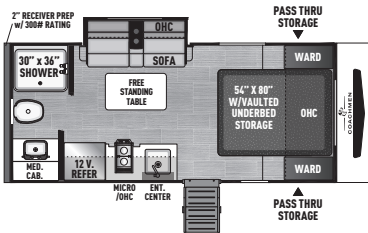

258 BHS EXTERIOR LENGTH 29' 6"

259 FKDS EXTERIOR LENGTH 29' 10"

274 RKS EXTERIOR LENGTH 31' 10"

288 BHDS EXTERIOR LENGTH 32' 9"

292 BHDS EXTERIOR LENGTH 33' 4"

298 FDS EXTERIOR LENGTH 35' 5"

320 BHDS EXTERIOR LENGTH 36' 10"

SELECT EDITION

18 SE EXTERIOR LENGTH 21' 3"

19 SE EXTERIOR LENGTH 22' 5"

247 SE EXTERIOR LENGTH 28' 2"

29 SE EXTERIOR LENGTH 33' 4"

31 SE EXTERIOR LENGTH 35' 6"

SELECT EDITION	18 SE	19 SE	247 SE	29 SE	31 SE
UVW (LBS.)	3,894	4,340	5,312	6,372	7,172
HITCH WEIGHT (LBS.)	490	428	599	712	884
CARRYING CAPACITY (LBS.)	2,068	1,582	1,644	3,056	2,328
EXT. LENGTH (INCL. BUMPER TO HITCH)	21' 3"	22' 5"	28' 2"	33' 4"	35' 6"
EXT. HEIGHT (INCL. A/C)	10' 7"	10' 7"	11' 0"	11' 1"	11' 3"
INT. HEIGHT (COACH)	81"	81"	81"	81"	81"
AWNING LENGTH	14'	14'	18'	16'	16'
WATER CAP. (GAL.) FRESH/GREY/WASTE	52/35/35	50/35/35	52/35/35	50/35/35	50/35/35
TIRE SIZE	ST205/75R14D	ST205/75R14D	ST205/75R14D	ST225/75R15E	ST225/75R15E