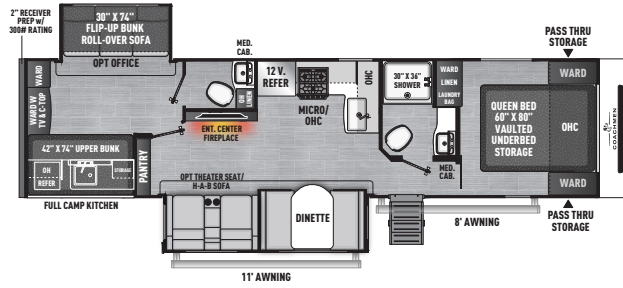

324 RLDS EXTERIOR LENGTH 36' 10"

326 BHDS EXTERIOR LENGTH 36' 10"

ULTRA LITE TRAVEL TRAILERS	192 RBS	22 MLS	245 RKS	252 RBS	258 BHS	259 FKDS	274 RKS	288 BHDS	292 BHDS	298 FDS	320 BHDS	324 RLDS	326 BHDS
UVW (LBS.)	4,418	5,564	5,842	6,072	6,108	6,752	6,640	6,692	6,772	7,200	8,494	8,665	8,356
HITCH WEIGHT (LBS.)	490	628	617	710	758	752	824	680	734	1,020	1,092	1,110	1,156
CARRYING CAPACITY (LBS.)	1,582	1,998	1,620	1,490	1,492	2,210	2,360	2,270	2,728	1,800	1,968	1,796	2,104
EXT. LENGTH (INCL. BUMPER TO HITCH)	22' 5"	26' 10"	28' 5"	29' 7"	29' 6"	29' 10"	31' 10"	32' 9"	33' 4"	35' 5"	36' 10"	36' 10"	36' 10"
EXT. HEIGHT (INCL. A/C)	10' 7"	11' 1"	11' 1"	11' 1"	11' 1"	11' 3"	11' 1"	11' 1"	11' 1"	11' 3"	11' 3"	11' 4"	11' 3"
INT. HEIGHT (COACH)	81"	81"	81"	81"	81"	81"	81"	81"	81"	81"	81"	81"	81"
AWNING LENGTH	14'	18'	17'	20'	18'	18'	18'	20'	18'	20'	20'	10', 12'	11', 8'
WATER CAP. (GAL.) FRESH/GREY/WASTE	52/35/35	52/35/35	52/35/35	52/35/35	52/70/35	52/70/35	52/70/35	52/35/35	52/35/35	52/35/35	52/70/35	52/35/35	52/70/70
TIRE SIZE	ST205/75R14D	ST205/75R14D	ST205/75R14D	ST205/75R14D	ST205/75R14D	ST225/75R15E	ST225/75R15E	ST225/75R15E	ST225/75R15E	ST225/75R15E	ST225/75R15E	ST225/75R15E	ST225/75R15E

SELECT EDITION

18 SE EXTERIOR LENGTH 21' 3"

19 SE EXTERIOR LENGTH 22' 5"

247 SE EXTERIOR LENGTH 28' 2"

29 SE EXTERIOR LENGTH 33' 4"

31 SE EXTERIOR LENGTH 35' 6"

SELECT EDITION	18 SE	19 SE	247 SE	29 SE	31 SE
UVW (LBS.)	3,894	4,340	5,312	6,372	7,172
HITCH WEIGHT (LBS.)	490	428	599	712	884
CARRYING CAPACITY (LBS.)	2,068	1,582	1,644	3,056	2,328
EXT. LENGTH (INCL. BUMPER TO HITCH)	21' 3"	22' 5"	28' 2"	33' 4"	35' 6"
EXT. HEIGHT (INCL. A/C)	10' 7"	10' 7"	11' 0"	11' 1"	11' 3"
INT. HEIGHT (COACH)	81"	81"	81"	81"	81"
AWNING LENGTH	14'	14'	18'	16'	16'
WATER CAP. (GAL.) FRESH/GREY/WASTE	52/35/35	50/35/35	52/35/35	50/35/35	50/35/35
TIRE SIZE	ST205/75R14D	ST205/75R14D	ST205/75R14D	ST225/75R15E	ST225/75R15E