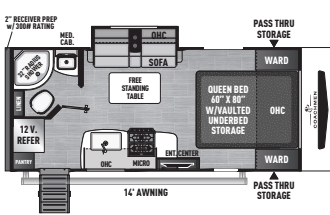

COACHMEN

FREEDOM EXPRESS

ULTRA LITE • SELECT

FREEDOM EXPRESS ULTRA LITE TRAVEL TRAILERS

192 RBS EXTERIOR LENGTH 22' 5"

22 MLS EXTERIOR LENGTH 26' 10"

245 RKS EXTERIOR LENGTH 28' 5"

252 RBS EXTERIOR LENGTH 29' 7"

SELECT EDITION

18 SE EXTERIOR LENGTH 21' 3"

19 SE EXTERIOR LENGTH 22' 5"

247 SE EXTERIOR LENGTH 28' 2"

29 SE EXTERIOR LENGTH 33' 4"

31 SE EXTERIOR LENGTH 35' 6"

SELECT EDITION	18 SE	19 SE	247 SE	29 SE	31 SE
UVW (LBS.)	3,894	4,340	5,312	6,372	7,172
HITCH WEIGHT (LBS.)	490	428	599	712	884
CARRYING CAPACITY (LBS.)	2,068	1,582	1,644	3,056	2,328
EXT. LENGTH (INCL. BUMPER TO HITCH)	21' 3"	22' 5"	28' 2"	33' 4"	35' 6"
EXT. HEIGHT (INCL. A/C)	10' 7"	10' 7"	11' 0"	11' 1"	11' 3"
INT. HEIGHT (COACH)	81"	81"	81"	81"	81"
AWNING LENGTH	14'	14'	18'	16'	16'
WATER CAP. (GAL.) FRESH/GREY/WASTE	52/35/35	50/35/35	52/35/35	50/35/35	50/35/35
TIRE SIZE	ST205/75R14D	ST205/75R14D	ST205/75R14D	ST225/75R15E	ST225/75R15E