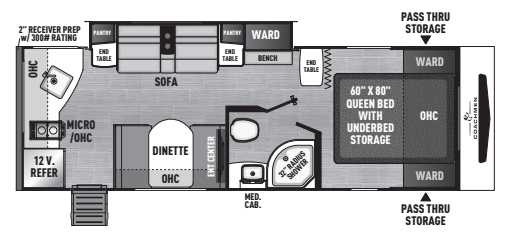

324 RLDS EXTERIOR LENGTH 36' 10"

326 BHDS EXTERIOR LENGTH 36' 10"

ULTRA LITE TRAVEL TRAILERS	192 RBS	22 MLS	245 RKS	252 RBS	258 BHS	259 FKDS	274 RKS	288 BHDS	292 BHDS	298 FDS	320 BHDS	324 RLDS	326 BHDS
UVW (LBS.)	4,418	5,564	5,842	6,072	6,108	6,752	6,640	6,692	6,772	7,200	8,494	8,665	8,356
HITCH WEIGHT (LBS.)	490	628	617	710	758	752	824	680	734	1,020	1,092	1,110	1,156
CARRYING CAPACITY (LBS.)	1,582	1,998	1,620	1,490	1,492	2,210	2,360	2,270	2,728	1,800	1,968	1,796	2,104
EXT. LENGTH (INCL. BUMPER TO HITCH)	22' 5"	26' 10"	28' 5"	29' 7"	29' 6"	29' 10"	31' 10"	32' 9"	33' 4"	35' 5"	36' 10"	36' 10"	36' 10"
EXT. HEIGHT (INCL. A/C)	10' 7"	11' 1"	11' 1"	11' 1"	11' 1"	11' 3"	11' 1"	11' 1"	11' 1"	11' 3"	11' 3"	11' 4"	11' 3"
INT. HEIGHT (COACH)	81"	81"	81"	81"	81"	81"	81"	81"	81"	81"	81"	81"	81"
AWNING LENGTH	14'	18'	17'	20'	18'	18'	18'	20'	18'	20'	20'	10', 12'	11', 8'
WATER CAP. (GAL.) FRESH/GREY/WASTE	52/35/35	52/35/35	52/35/35	52/35/35	52/70/35	52/70/35	52/70/35	52/35/35	52/35/35	52/35/35	52/70/35	52/35/35	52/70/70
TIRE SIZE	ST205/75R14D	ST205/75R14D	ST205/75R14D	ST205/75R14D	ST205/75R14D	ST225/75R15E	ST225/75R15E	ST225/75R15E	ST225/75R15E	ST225/75R15E	ST225/75R15E	ST225/75R15E	ST225/75R15E

SELECT EDITION

18 SE EXTERIOR LENGTH 21' 3"

19 SE EXTERIOR LENGTH 22' 5"

247 SE EXTERIOR LENGTH 28' 2"

29 SE EXTERIOR LENGTH 33' 4"

31 SE EXTERIOR LENGTH 35' 6"

SELECT EDITION	18 SE	19 SE	247 SE	29 SE	31 SE
UVW (LBS.)	3,894	4,340	5,312	6,372	7,172
HITCH WEIGHT (LBS.)	490	428	599	712	884
CARRYING CAPACITY (LBS.)	2,068	1,582	1,644	3,056	2,328
EXT. LENGTH (INCL. BUMPER TO HITCH)	21' 3"	22' 5"	28' 2"	33' 4"	35' 6"
EXT. HEIGHT (INCL. A/C)	10' 7"	10' 7"	11' 0"	11' 1"	11' 3"
INT. HEIGHT (COACH)	81"	81"	81"	81"	81"
AWNING LENGTH	14'	14'	18'	16'	16'
WATER CAP. (GAL.) FRESH/GREY/WASTE	52/35/35	50/35/35	52/35/35	50/35/35	50/35/35
TIRE SIZE	ST205/75R14D	ST205/75R14D	ST205/75R14D	ST225/75R15E	ST225/75R15E