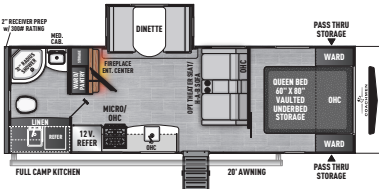

COACHMEN

FREEDOM EXPRESS

ULTRA LITE • SELECT

FREEDOM EXPRESS ULTRA LITE TRAVEL TRAILERS

192 RBS EXTERIOR LENGTH 22' 5"

22 MLS EXTERIOR LENGTH 26' 10"

245 RKS EXTERIOR LENGTH 28' 5"

252 RBS EXTERIOR LENGTH 29' 7"

258 BHS EXTERIOR LENGTH 29' 6"

259 FKDS EXTERIOR LENGTH 29' 10"

274 RKS EXTERIOR LENGTH 31' 10"

288 BHDS EXTERIOR LENGTH 32' 9"

292 BHDS EXTERIOR LENGTH 33' 4"

298 FDS EXTERIOR LENGTH 35' 5"

320 BHDS EXTERIOR LENGTH 36' 10"

SELECT EDITION

18 SE EXTERIOR LENGTH 21' 3"

19 SE EXTERIOR LENGTH 22' 5"

247 SE EXTERIOR LENGTH 28' 2"

29 SE EXTERIOR LENGTH 33' 4"

31 SE EXTERIOR LENGTH 35' 6"

SELECT EDITION	18 SE	19 SE	247 SE	29 SE	31 SE
UVW (LBS.)	3,894	4,340	5,312	6,372	7,172
HITCH WEIGHT (LBS.)	490	428	599	712	884
CARRYING CAPACITY (LBS.)	2,068	1,582	1,644	3,056	2,328
EXT. LENGTH (INCL. BUMPER TO HITCH)	21' 3"	22' 5"	28' 2"	33' 4"	35' 6"
EXT. HEIGHT (INCL. A/C)	10' 7"	10' 7"	11' 0"	11' 1"	11' 3"
INT. HEIGHT (COACH)	81"	81"	81"	81"	81"
AWNING LENGTH	14'	14'	18'	16'	16'
WATER CAP. (GAL.) FRESH/GREY/WASTE	52/35/35	50/35/35	52/35/35	50/35/35	50/35/35
TIRE SIZE	ST205/75R14D	ST205/75R14D	ST205/75R14D	ST225/75R15E	ST225/75R15E