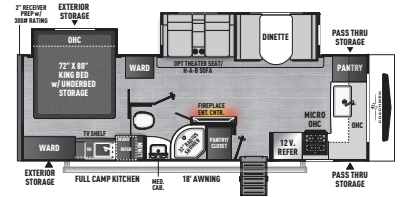

COACHMEN

FREEDOM EXPRESS

ULTRA LITE • SELECT

FREEDOM EXPRESS ULTRA LITE TRAVEL TRAILERS

192 RBS EXTERIOR LENGTH 22' 5"

22 MLS EXTERIOR LENGTH 26' 10"

245 RKS EXTERIOR LENGTH 28' 5"

252 RBS EXTERIOR LENGTH 29' 7"

258 BHS EXTERIOR LENGTH 29' 6"

259 FKDS EXTERIOR LENGTH 29' 10"

274 RKS EXTERIOR LENGTH 31' 10"

288 BHDS EXTERIOR LENGTH 32' 9"

292 BHDS EXTERIOR LENGTH 33' 4"

298 FDS EXTERIOR LENGTH 35' 5"

320 BHDS EXTERIOR LENGTH 36' 10"

SELECT EDITION

18 SE EXTERIOR LENGTH 21' 3"

19 SE EXTERIOR LENGTH 22' 5"

247 SE EXTERIOR LENGTH 28' 2"

29 SE EXTERIOR LENGTH 33' 4"

31 SE EXTERIOR LENGTH 35' 6"

SELECT EDITION	18 SE	19 SE	247 SE	29 SE	31 SE
UVW (LBS.)	3,894	4,340	5,312	6,372	7,172
HITCH WEIGHT (LBS.)	490	428	599	712	884
CARRYING CAPACITY (LBS.)	2,068	1,582	1,644	3,056	2,328
EXT. LENGTH (INCL. BUMPER TO HITCH)	21' 3"	22' 5"	28' 2"	33' 4"	35' 6"
EXT. HEIGHT (INCL. A/C)	10' 7"	10' 7"	11' 0"	11' 1"	11' 3"
INT. HEIGHT (COACH)	81"	81"	81"	81"	81"
AWNING LENGTH	14'	14'	18'	16'	16'
WATER CAP. (GAL.) FRESH/GREY/WASTE	52/35/35	50/35/35	52/35/35	50/35/35	50/35/35
TIRE SIZE	ST205/75R14D	ST205/75R14D	ST205/75R14D	ST225/75R15E	ST225/75R15E