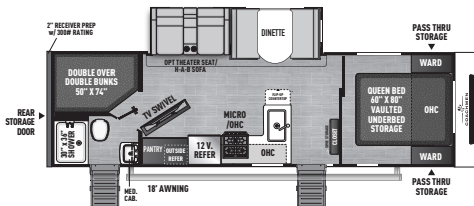

288 BHDS EXTERIOR LENGTH 32' 9"