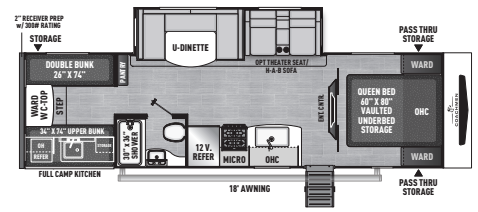

258 BHS EXTERIOR LENGTH 29' 6"

259 FKDS EXTERIOR LENGTH 29' 10"

274 RKS EXTERIOR LENGTH 31' 10"

288 BHDS EXTERIOR LENGTH 32' 9"

292 BHDS EXTERIOR LENGTH 33' 4"

298 FDS EXTERIOR LENGTH 35' 5"

320 BHDS EXTERIOR LENGTH 36' 10"

SELECT EDITION

18 SE EXTERIOR LENGTH 21' 3"

19 SE EXTERIOR LENGTH 22' 5"

247 SE EXTERIOR LENGTH 28' 2"

29 SE EXTERIOR LENGTH 33' 4"

31 SE EXTERIOR LENGTH 35' 6"

SELECT EDITION	18 SE	19 SE	247 SE	29 SE	31 SE
UVW (LBS.)	3,894	4,340	5,312	6,372	7,172
HITCH WEIGHT (LBS.)	490	428	599	712	884
CARRYING CAPACITY (LBS.)	2,068	1,582	1,644	3,056	2,328
EXT. LENGTH (INCL. BUMPER TO HITCH)	21' 3"	22' 5"	28' 2"	33' 4"	35' 6"
EXT. HEIGHT (INCL. A/C)	10' 7"	10' 7"	11' 0"	11' 1"	11' 3"
INT. HEIGHT (COACH)	81"	81"	81"	81"	81"
AWNING LENGTH	14'	14'	18'	16'	16'
WATER CAP. (GAL.) FRESH/GREY/WASTE	52/35/35	50/35/35	52/35/35	50/35/35	50/35/35
TIRE SIZE	ST205/75R14D	ST205/75R14D	ST205/75R14D	ST225/75R15E	ST225/75R15E