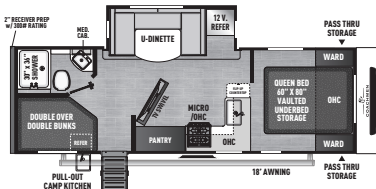

COACHMEN

FREEDOM EXPRESS

ULTRA LITE • SELECT

FREEDOM EXPRESS ULTRA LITE TRAVEL TRAILERS

192 RBS EXTERIOR LENGTH 22' 5"

22 MLS EXTERIOR LENGTH 26' 10"

245 RKS EXTERIOR LENGTH 28' 5"

252 RBS EXTERIOR LENGTH 29' 7"

SELECT EDITION

18 SE EXTERIOR LENGTH 21' 3"

19 SE EXTERIOR LENGTH 22' 5"

247 SE EXTERIOR LENGTH 28' 2"

29 SE EXTERIOR LENGTH 33' 4"

31 SE EXTERIOR LENGTH 35' 6"

SELECT EDITION	18 SE	19 SE	247 SE	29 SE	31 SE
UVW (LBS.)	3,894	4,340	5,312	6,372	7,172
HITCH WEIGHT (LBS.)	490	428	599	712	884
CARRYING CAPACITY (LBS.)	2,068	1,582	1,644	3,056	2,328
EXT. LENGTH (INCL. BUMPER TO HITCH)	21' 3"	22' 5"	28' 2"	33' 4"	35' 6"
EXT. HEIGHT (INCL. A/C)	10' 7"	10' 7"	11' 0"	11' 1"	11' 3"
INT. HEIGHT (COACH)	81"	81"	81"	81"	81"
AWNING LENGTH	14'	14'	18'	16'	16'
WATER CAP. (GAL.) FRESH/GREY/WASTE	52/35/35	50/35/35	52/35/35	50/35/35	50/35/35
TIRE SIZE	ST205/75R14D	ST205/75R14D	ST205/75R14D	ST225/75R15E	ST225/75R15E