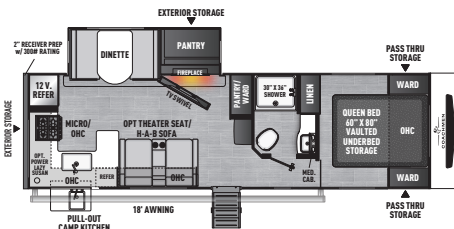

274 RKS EXTERIOR LENGTH 31' 10"