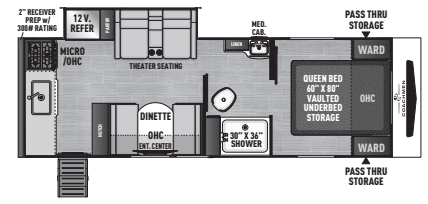

COACHMEN

FREEDOM EXPRESS

ULTRA LITE • SELECT

FREEDOM EXPRESS ULTRA LITE TRAVEL TRAILERS

192 RBS EXTERIOR LENGTH 22' 5"

22 MLS EXTERIOR LENGTH 26' 10"

245 RKS EXTERIOR LENGTH 28' 5"

252 RBS EXTERIOR LENGTH 29' 7"

SELECT EDITION

18 SE EXTERIOR LENGTH 21' 3"

19 SE EXTERIOR LENGTH 22' 5"

247 SE EXTERIOR LENGTH 28' 2"

29 SE EXTERIOR LENGTH 33' 4"

31 SE EXTERIOR LENGTH 35' 6"

SELECT EDITION	18 SE	19 SE	247 SE	29 SE	31 SE
UVW (LBS.)	3,894	4,340	5,312	6,372	7,172
HITCH WEIGHT (LBS.)	490	428	599	712	884
CARRYING CAPACITY (LBS.)	2,068	1,582	1,644	3,056	2,328
EXT. LENGTH (INCL. BUMPER TO HITCH)	21' 3"	22' 5"	28' 2"	33' 4"	35' 6"
EXT. HEIGHT (INCL. A/C)	10' 7"	10' 7"	11' 0"	11' 1"	11' 3"
INT. HEIGHT (COACH)	81"	81"	81"	81"	81"
AWNING LENGTH	14'	14'	18'	16'	16'
WATER CAP. (GAL.) FRESH/GREY/WASTE	52/35/35	50/35/35	52/35/35	50/35/35	50/35/35
TIRE SIZE	ST205/75R14D	ST205/75R14D	ST205/75R14D	ST225/75R15E	ST225/75R15E