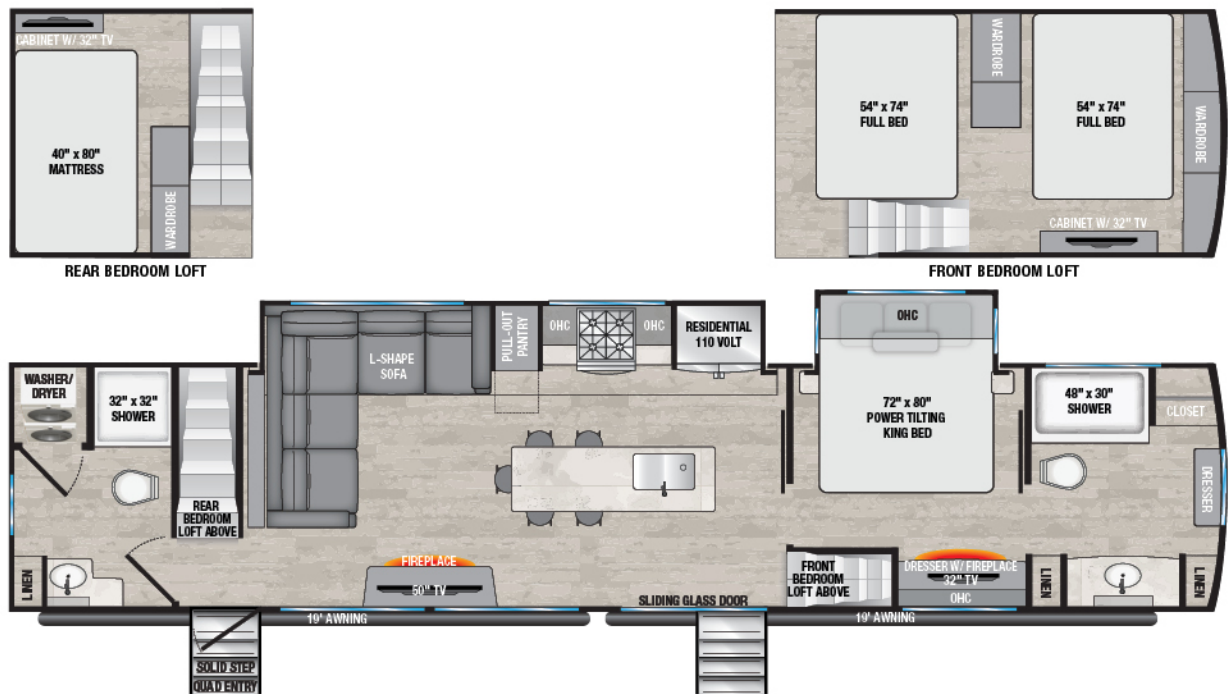

44LFT BENCHMARK

FEATURES:

- Stacking washer and dryer
- Power tilting king bed in bedroom
- Slide topper awnings
- 50\" Motorized TV in living room entertainment cabinet
- Sliding glass doors
- Solid surface countertops
- Dual fireplaces
- Full fiberglass front cap with large windshield
- (2) 30K BTU furnaces
- (3) 15K BTU A/C's
- Day/night shades with power blinds for upper windows
- Hardwood cabinets and soft-close residential doors