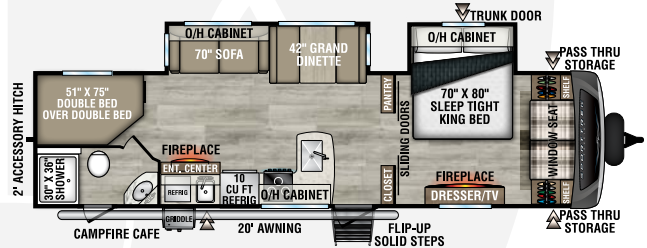

STT292VRB

UVW - 8,020 lbs. | Exterior Length - 34' 8" | Sleeps - 6

NEW

STT302VRD

UVW - 7,540 lbs. | Exterior Length - 33' 9" | Sleeps - 6

STT312VBH

UVW - 8,120 lbs. | Exterior Length - 35' 9" | Sleeps - 10

STT333VFK

UVW - 9,100 lbs. | Exterior Length - 36' 10" | Sleeps - 4

STT333VMI

UVW - 9,010 lbs. | Exterior Length - 36' 10" | Sleeps - 4

2025 SPORTREK TOURING EDITION

STT336VRK

UVW – 9,020 lbs. | Exterior Length – 37' 8" | Sleeps – 4

STT343VBH

UVW – 9,050 lbs. | Exterior Length – 37' 10" | Sleeps – 11

STT343VIB

UVW – 9,130 lbs. | Exterior Length – 38' 2" | Sleeps – 11

STT343VIK

UVW – 9,120 lbs. | Exterior Length – 37' 5" | Sleeps – 4

985 N 900 W | Shipshewana, IN 46565 | www.venture-rv.com