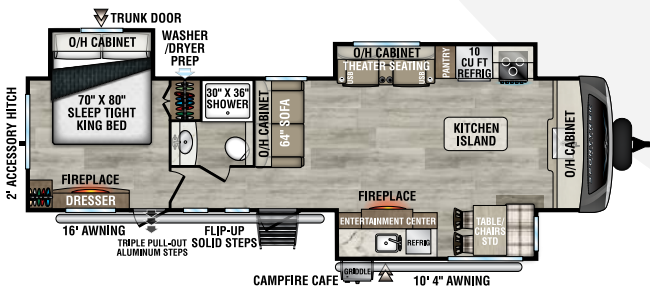

STT292VRB

UVW - 8,020 lbs. | Exterior Length - 34' 8" | Sleeps - 6

NEW

STT302VRD

UVW - 7,540 lbs. | Exterior Length - 33' 9" | Sleeps - 6

STT312VBH

UVW - 8,120 lbs. | Exterior Length - 35' 9" | Sleeps - 10

STT333VFK

UVW - 9,100 lbs. | Exterior Length - 36' 10" | Sleeps - 4

STT333VMI

UVW - 9,010 lbs. | Exterior Length - 36' 10" | Sleeps - 4

2025 SPORTREK TOURING EDITION

STT336VRK

UVW – 9,020 lbs. | Exterior Length – 37' 8" | Sleeps – 4

STT343VBH

UVW – 9,050 lbs. | Exterior Length – 37' 10" | Sleeps – 11

STT343VIB

UVW – 9,130 lbs. | Exterior Length – 38' 2" | Sleeps – 11

STT343VIK

UVW – 9,120 lbs. | Exterior Length – 37' 5" | Sleeps – 4

985 N 900 W | Shipshewana, IN 46565 | www.venture-rv.com