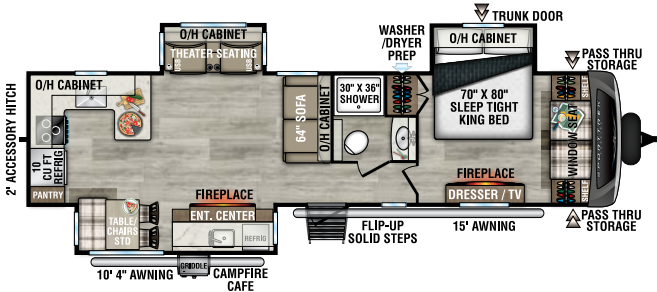

STT292VRB

UVW - 8,020 lbs. | Exterior Length - 34' 8" | Sleeps - 6

NEW

STT302VRD

UVW - 7,540 lbs. | Exterior Length - 33' 9" | Sleeps - 6

STT312VBH

UVW - 8,120 lbs. | Exterior Length - 35' 9" | Sleeps - 10

STT333VFK

UVW - 9,100 lbs. | Exterior Length - 36' 10" | Sleeps - 4

STT333VMI

UVW - 9,010 lbs. | Exterior Length - 36' 10" | Sleeps - 4

2025 SPORTREK TOURING EDITION

STT336VRK

UVW – 9,020 lbs. | Exterior Length – 37' 8" | Sleeps – 4

STT343VBH

UVW – 9,050 lbs. | Exterior Length – 37' 10" | Sleeps – 11

STT343VIB

UVW – 9,130 lbs. | Exterior Length – 38' 2" | Sleeps – 11

STT343VIK

UVW – 9,120 lbs. | Exterior Length – 37' 5" | Sleeps – 4

985 N 900 W | Shipshewana, IN 46565 | www.venture-rv.com