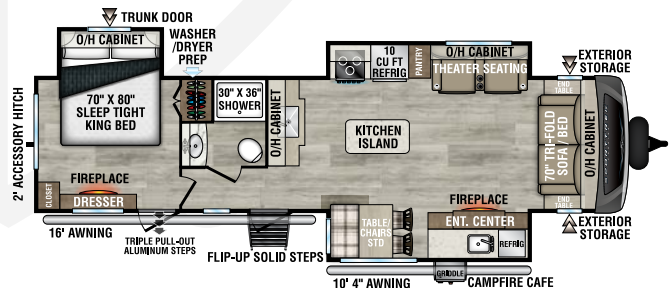

STT292VRB

UVW - 8,020 lbs. | Exterior Length - 34' 8" | Sleeps - 6

NEW

STT302VRD

UVW - 7,540 lbs. | Exterior Length - 33' 9" | Sleeps - 6

STT312VBH

UVW - 8,120 lbs. | Exterior Length - 35' 9" | Sleeps - 10

STT333VFK

UVW - 9,100 lbs. | Exterior Length - 36' 10" | Sleeps - 4

STT333VMI

UVW - 9,010 lbs. | Exterior Length - 36' 10" | Sleeps - 4

2025 SPORTREK TOURING EDITION

STT336VRK

UVW – 9,020 lbs. | Exterior Length – 37' 8" | Sleeps – 4

STT343VBH

UVW – 9,050 lbs. | Exterior Length – 37' 10" | Sleeps – 11

STT343VIB

UVW – 9,130 lbs. | Exterior Length – 38' 2" | Sleeps – 11

STT343VIK

UVW – 9,120 lbs. | Exterior Length – 37' 5" | Sleeps – 4

985 N 900 W | Shipshewana, IN 46565 | www.venture-rv.com