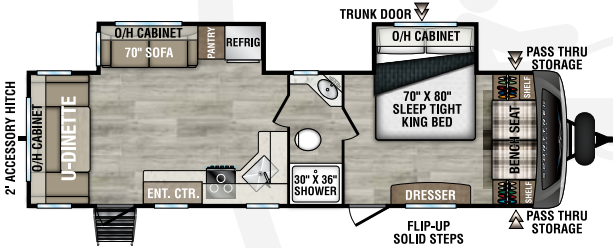

STT292VRB

UVW - 8,020 lbs. | Exterior Length - 34' 8" | Sleeps - 6

NEW

STT302VRD

UVW - 7,540 lbs. | Exterior Length - 33' 9" | Sleeps - 6

STT312VBH

UVW - 8,120 lbs. | Exterior Length - 35' 9" | Sleeps - 10

STT333VFK

UVW - 9,100 lbs. | Exterior Length - 36' 10" | Sleeps - 4

STT333VMI

UVW - 9,010 lbs. | Exterior Length - 36' 10" | Sleeps - 4

2025 SPORTREK TOURING EDITION

STT336VRK

UVW – 9,020 lbs. | Exterior Length – 37' 8" | Sleeps – 4