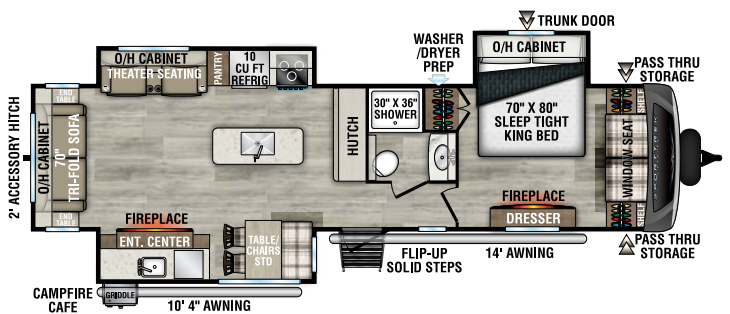

STT292VRB

UVW - 8,020 lbs. | Exterior Length - 34' 8" | Sleeps - 6

NEW

STT302VRD

UVW - 7,540 lbs. | Exterior Length - 33' 9" | Sleeps - 6

STT312VBH

UVW - 8,120 lbs. | Exterior Length - 35' 9" | Sleeps - 10

STT333VFK

UVW - 9,100 lbs. | Exterior Length - 36' 10" | Sleeps - 4

STT333VMI

UVW - 9,010 lbs. | Exterior Length - 36' 10" | Sleeps - 4

2025 SPORTREK TOURING EDITION

STT336VRK

UVW – 9,020 lbs. | Exterior Length – 37' 8" | Sleeps – 4

STT343VBH

UVW – 9,050 lbs. | Exterior Length – 37' 10" | Sleeps – 11

STT343VIB

UVW – 9,130 lbs. | Exterior Length – 38' 2" | Sleeps – 11

STT343VIK

UVW – 9,120 lbs. | Exterior Length – 37' 5" | Sleeps – 4

985 N 900 W | Shipshewana, IN 46565 | www.venture-rv.com