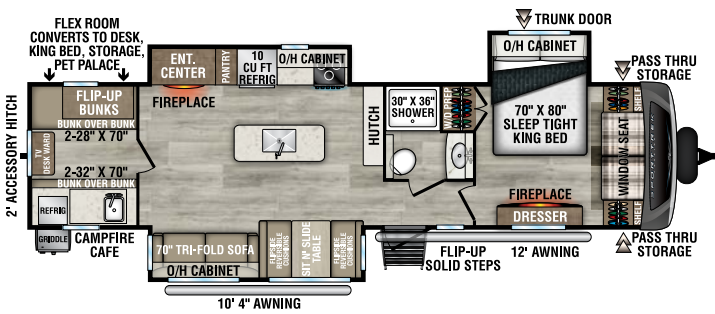

STT292VRB

UVW - 8,020 lbs. | Exterior Length - 34' 8" | Sleeps - 6

NEW

STT302VRD

UVW - 7,540 lbs. | Exterior Length - 33' 9" | Sleeps - 6

STT312VBH

UVW - 8,120 lbs. | Exterior Length - 35' 9" | Sleeps - 10

STT333VFK

UVW - 9,100 lbs. | Exterior Length - 36' 10" | Sleeps - 4

STT333VMI

UVW - 9,010 lbs. | Exterior Length - 36' 10" | Sleeps - 4

2025 SPORTREK TOURING EDITION

STT336VRK

UVW – 9,020 lbs. | Exterior Length – 37' 8" | Sleeps – 4

STT343VBH

UVW – 9,050 lbs. | Exterior Length – 37' 10" | Sleeps – 11

STT343VIB

UVW – 9,130 lbs. | Exterior Length – 38' 2" | Sleeps – 11

STT343VIK

UVW – 9,120 lbs. | Exterior Length – 37' 5" | Sleeps – 4

985 N 900 W | Shipshewana, IN 46565 | www.venture-rv.com