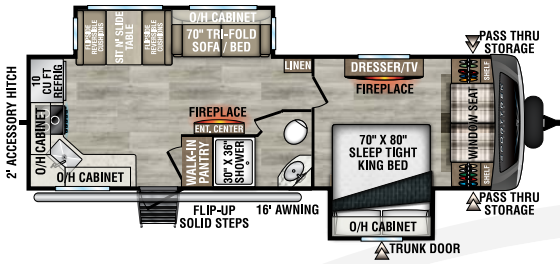

SPORTTREK

TOURING EDITION

2025

Luxury Travel Trailers

Designed for Campers by Campers!

STT272VRK

UVW - 7,350 lbs. | Exterior Length - 31' 6" | Sleeps - 6

NEW

STT292VRB

UVW - 8,020 lbs. | Exterior Length - 34' 8" | Sleeps - 6

NEW

STT302VRD

UVW - 7,540 lbs. | Exterior Length - 33' 9" | Sleeps - 6

STT312VBH

UVW - 8,120 lbs. | Exterior Length - 35' 9" | Sleeps - 10

STT333VFK

UVW - 9,100 lbs. | Exterior Length - 36' 10" | Sleeps - 4

STT333VMI

UVW - 9,010 lbs. | Exterior Length - 36' 10" | Sleeps - 4

2025 SPORTREK TOURING EDITION

STT336VRK

UVW – 9,020 lbs. | Exterior Length – 37' 8" | Sleeps – 4

STT343VBH

UVW – 9,050 lbs. | Exterior Length – 37' 10" | Sleeps – 11

STT343VIB

UVW – 9,130 lbs. | Exterior Length – 38' 2" | Sleeps – 11

STT343VIK

UVW – 9,120 lbs. | Exterior Length – 37' 5" | Sleeps – 4

985 N 900 W | Shipshewana, IN 46565 | www.venture-rv.com