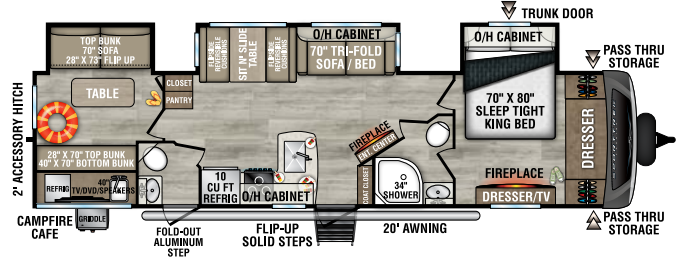

STT292VRB

UVW - 8,020 lbs. | Exterior Length - 34' 8" | Sleeps - 6

NEW

STT302VRD

UVW - 7,540 lbs. | Exterior Length - 33' 9" | Sleeps - 6

STT312VBH

UVW - 8,120 lbs. | Exterior Length - 35' 9" | Sleeps - 10

STT333VFK

UVW - 9,100 lbs. | Exterior Length - 36' 10" | Sleeps - 4

STT333VMI

UVW - 9,010 lbs. | Exterior Length - 36' 10" | Sleeps - 4

2025 SPORTREK TOURING EDITION

STT336VRK

UVW – 9,020 lbs. | Exterior Length – 37' 8" | Sleeps – 4

STT343VBH

UVW – 9,050 lbs. | Exterior Length – 37' 10" | Sleeps – 11

STT343VIB

UVW – 9,130 lbs. | Exterior Length – 38' 2" | Sleeps – 11

STT343VIK

UVW – 9,120 lbs. | Exterior Length – 37' 5" | Sleeps – 4

985 N 900 W | Shipshewana, IN 46565 | www.venture-rv.com