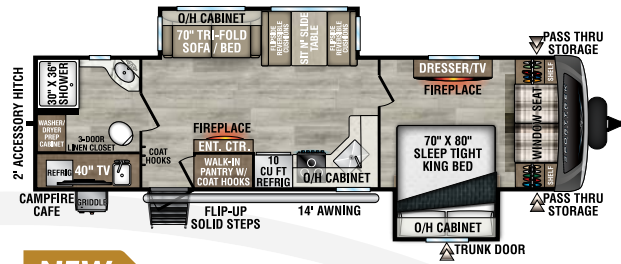

SPORTTREK

TOURING EDITION

2025

Luxury Travel Trailers

Designed for Campers by Campers!

STT272VRK

UVW - 7,350 lbs. | Exterior Length - 31' 6" | Sleeps - 6

NEW

STT292VRB

UVW - 8,020 lbs. | Exterior Length - 34' 8" | Sleeps - 6

NEW

STT302VRD

UVW - 7,540 lbs. | Exterior Length - 33' 9" | Sleeps - 6

STT312VBH

UVW - 8,120 lbs. | Exterior Length - 35' 9" | Sleeps - 10

STT333VFK

UVW - 9,100 lbs. | Exterior Length - 36' 10" | Sleeps - 4

STT333VMI

UVW - 9,010 lbs. | Exterior Length - 36' 10" | Sleeps - 4

2025 SPORTREK TOURING EDITION

STT336VRK

UVW – 9,020 lbs. | Exterior Length – 37' 8" | Sleeps – 4

STT343VBH

UVW – 9,050 lbs. | Exterior Length – 37' 10" | Sleeps – 11

STT343VIB

UVW – 9,130 lbs. | Exterior Length – 38' 2" | Sleeps – 11

STT343VIK

UVW – 9,120 lbs. | Exterior Length – 37' 5" | Sleeps – 4

985 N 900 W | Shipshewana, IN 46565 | www.venture-rv.com