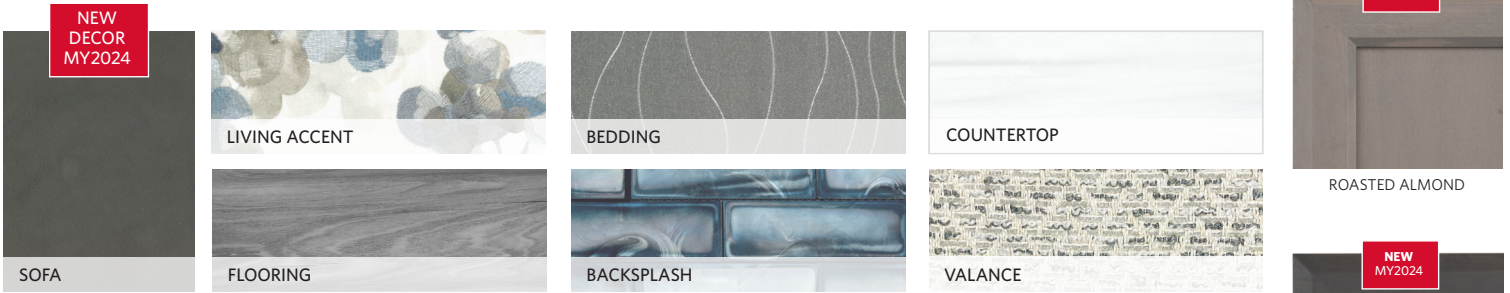

DOMINO

LAZY RIVER

OUTER BANKS

CHASSIS

MODEL	32RW	33HB	34MB	36Y
Wheelbase	228"	228"	242"	252"
Front GAWR (lbs)	8,000	8,000	8,000	9,000
Rear GAWR (lbs)	15,000	15,000	15,000	17,500
GCWR (lbs)	26,000	26,000	26,000	30,000
Hitch Rating Weight (lbs)	8,000	8,000	8,000	8,000
Tongue Weight (lbs)	800	800	800	800
Fuel Capacity (gal)	80	80	80	80