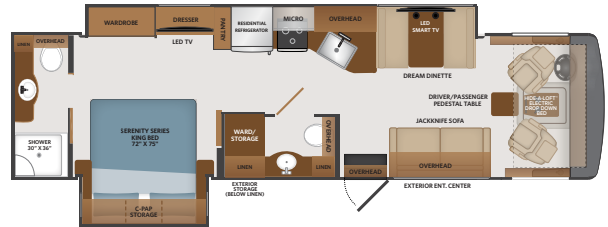

32RW

33HB

34MB

36Y

AVAILABLE OPTIONS

- Double Door Dometic 8 cu. Ft³ LP Refrigerator
- Washer / Dryer All-In-One Combo
- Stackable Washer & Dryer (n/a on 36Y)
- Manual Theater Seating
- AVS (Advanced Vehicle Safety)
- Collision Mitigation
- Booth Dinette (36Y only)
- Power Driver's Seat
- King Stationary Satellite Universal System
- Roof Vent Covers
- Sumo Springs®
- Steering Stabilizer System
- Liquid Spring Suspension
- Dual Glazed Windows

DOMINO

LAZY RIVER

OUTER BANKS

CHASSIS

MODEL	32RW	33HB	34MB	36Y
Wheelbase	228"	228"	242"	252"
Front GAWR (lbs)	8,000	8,000	8,000	9,000
Rear GAWR (lbs)	15,000	15,000	15,000	17,500
GCWR (lbs)	26,000	26,000	26,000	30,000
Hitch Rating Weight (lbs)	8,000	8,000	8,000	8,000
Tongue Weight (lbs)	800	800	800	800
Fuel Capacity (gal)	80	80	80	80

DIMENSIONS & CAPACITIES

MODEL	32RW	33HB	34MB	36Y
Overall Length	34' 6"	35' 0"	35' 6"	38' 11"
Overall Height	12' 10"	12' 10"	12' 10"	12' 10"
Overall Width*	100"	100"	100"	100"
Interior Height*	82"	82"	82"	82"
Interior Width*	96"	96"	96"	96"
Patio Awning Width	14'	14'	20'	12'
Interior Storage (cu. ft.)	153	152	128	107
Exterior Storage (cu. ft.)	138	145	134	130
Fresh Water Capacity (gal)	100	100	100	100
Grey Water Capacity (gal)	50	50	50	50
Black Water Capacity (gal)	50	50	50	50