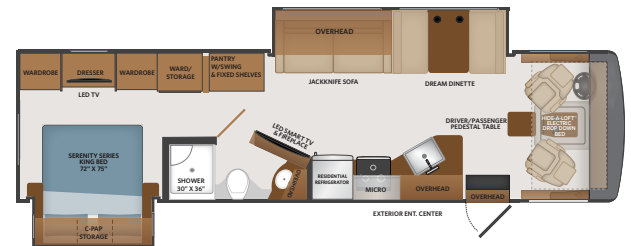

32RW

33HB

34MB

36Y

AVAILABLE OPTIONS

- Double Door Dometic 8 cu. Ft³ LP Refrigerator
- Washer / Dryer All-In-One Combo
- Stackable Washer & Dryer (n/a on 36Y)
- Manual Theater Seating
- AVS (Advanced Vehicle Safety)
- Collision Mitigation
- Booth Dinette (36Y only)
- Power Driver's Seat
- King Stationary Satellite Universal System
- Roof Vent Covers
- Sumo Springs®
- Steering Stabilizer System
- Liquid Spring Suspension
- Dual Glazed Windows

DOMINO

LAZY RIVER

OUTER BANKS

CHASSIS

MODEL	32RW	33HB	34MB	36Y
Wheelbase	228"	228"	242"	252"
Front GAWR (lbs)	8,000	8,000	8,000	9,000
Rear GAWR (lbs)	15,000	15,000	15,000	17,500
GCWR (lbs)	26,000	26,000	26,000	30,000
Hitch Rating Weight (lbs)	8,000	8,000	8,000	8,000
Tongue Weight (lbs)	800	800	800	800
Fuel Capacity (gal)	80	80	80	80

DIMENSIONS & CAPACITIES

MODEL	32RW	33HB	34MB	36Y
Overall Length	34' 6"	35' 0"	35' 6"	38' 11"
Overall Height	12' 10"	12' 10"	12' 10"	12' 10"
Overall Width*	100"	100"	100"	100"
Interior Height*	82"	82"	82"	82"
Interior Width*	96"	96"	96"	96"
Patio Awning Width	14'	14'	20'	12'
Interior Storage (cu. ft.)	153	152	128	107
Exterior Storage (cu. ft.)	138	145	134	130
Fresh Water Capacity (gal)	100	100	100	100
Grey Water Capacity (gal)	50	50	50	50
Black Water Capacity (gal)	50	50	50	50