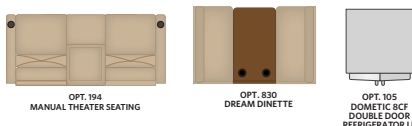

32RW

33HB

34MB

36Y

AVAILABLE OPTIONS

- Double Door Dometic 8 cu. Ft³ LP Refrigerator
- Washer / Dryer All-In-One Combo
- Stackable Washer & Dryer (n/a on 36Y)
- Manual Theater Seating
- AVS (Advanced Vehicle Safety)
- Collision Mitigation
- Booth Dinette (36Y only)
- Power Driver's Seat
- King Stationary Satellite Universal System
- Roof Vent Covers
- Sumo Springs®
- Steering Stabilizer System
- Liquid Spring Suspension
- Dual Glazed Windows

DOMINO

LAZY RIVER

OUTER BANKS

CHASSIS

MODEL	32RW	33HB	34MB	36Y
Wheelbase	228"	228"	242"	252"
Front GAWR (lbs)	8,000	8,000	8,000	9,000
Rear GAWR (lbs)	15,000	15,000	15,000	17,500
GCWR (lbs)	26,000	26,000	26,000	30,000
Hitch Rating Weight (lbs)	8,000	8,000	8,000	8,000
Tongue Weight (lbs)	800	800	800	800
Fuel Capacity (gal)	80	80	80	80

DIMENSIONS & CAPACITIES

MODEL	32RW	33HB	34MB	36Y
Overall Length	34' 6"	35' 0"	35' 6"	38' 11"
Overall Height	12' 10"	12' 10"	12' 10"	12' 10"
Overall Width*	100"	100"	100"	100"
Interior Height*	82"	82"	82"	82"
Interior Width*	96"	96"	96"	96"
Patio Awning Width	14'	14'	20'	12'
Interior Storage (cu. ft.)	153	152	128	107
Exterior Storage (cu. ft.)	138	145	134	130
Fresh Water Capacity (gal)	100	100	100	100
Grey Water Capacity (gal)	50	50	50	50
Black Water Capacity (gal)	50	50	50	50