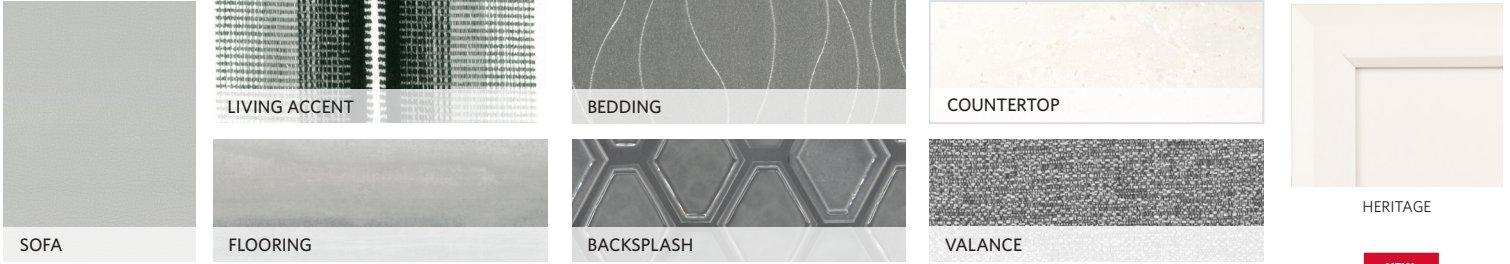

DOMINO

LAZY RIVER

OUTER BANKS

CHASSIS

MODEL	32RW	33HB	34MB	36Y
Wheelbase	228"	228"	242"	252"
Front GAWR (lbs)	8,000	8,000	8,000	9,000
Rear GAWR (lbs)	15,000	15,000	15,000	17,500
GCWR (lbs)	26,000	26,000	26,000	30,000
Hitch Rating Weight (lbs)	8,000	8,000	8,000	8,000
Tongue Weight (lbs)	800	800	800	800
Fuel Capacity (gal)	80	80	80	80

DIMENSIONS & CAPACITIES

MODEL	32RW	33HB	34MB	36Y
Overall Length	34' 6"	35' 0"	35' 6"	38' 11"
Overall Height	12' 10"	12' 10"	12' 10"	12' 10"
Overall Width*	100"	100"	100"	100"
Interior Height*	82"	82"	82"	82"
Interior Width*	96"	96"	96"	96"
Patio Awning Width	14'	14'	20'	12'
Interior Storage (cu. ft.)	153	152	128	107
Exterior Storage (cu. ft.)	138	145	134	130
Fresh Water Capacity (gal)	100	100	100	100
Grey Water Capacity (gal)	50	50	50	50
Black Water Capacity (gal)	50	50	50	50

*Overall Width, Interior Height and Interior Width measured with slide-box in.

FORD® CHASSIS

Model: Ford®
Engine: 7.3L Triton V8
Transmission: Ford® 6-Speed, Automatic w/Overdrive
Alternator: 210 Amp
Torque: 468 lb.-ft. @ 3,750 RPM
Horsepower: 335HP @ 3,750 RPM

EXTERIORS

NEW EXTERIOR MY2024