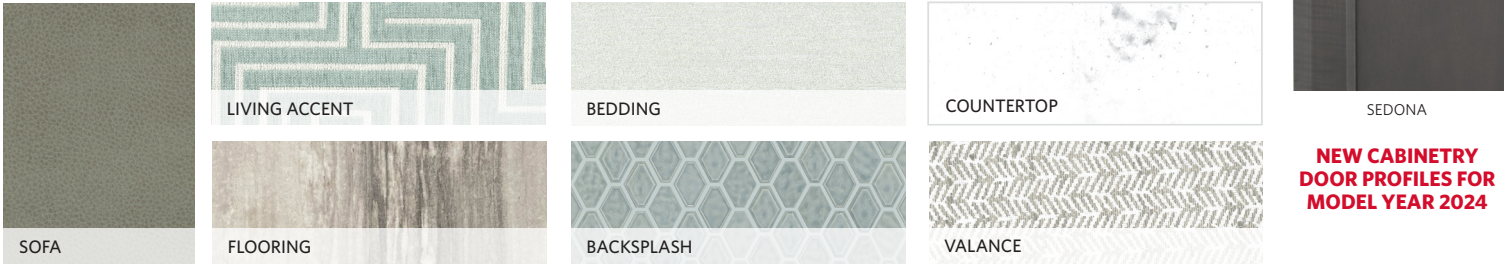

DOMINO

LAZY RIVER

OUTER BANKS

CHASSIS

MODEL	32RW	33HB	34MB	36Y
Wheelbase	228"	228"	242"	252"
Front GAWR (lbs)	8,000	8,000	8,000	9,000
Rear GAWR (lbs)	15,000	15,000	15,000	17,500
GCWR (lbs)	26,000	26,000	26,000	30,000
Hitch Rating Weight (lbs)	8,000	8,000	8,000	8,000
Tongue Weight (lbs)	800	800	800	800
Fuel Capacity (gal)	80	80	80	80