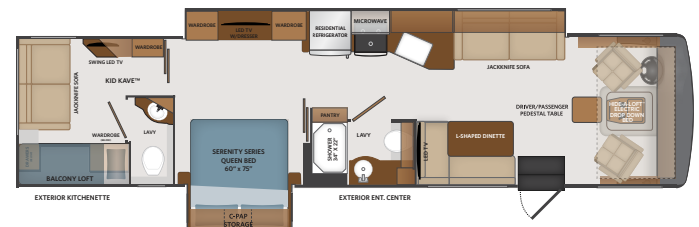

32RW

33HB

34MB

36Y

AVAILABLE OPTIONS

- Double Door Dometic 8 cu. Ft³ LP Refrigerator
- Washer / Dryer All-In-One Combo
- Stackable Washer & Dryer (n/a on 36Y)
- Manual Theater Seating
- AVS (Advanced Vehicle Safety)
- Collision Mitigation
- Booth Dinette (36Y only)
- Power Driver's Seat
- King Stationary Satellite Universal System
- Roof Vent Covers
- Sumo Springs®
- Steering Stabilizer System
- Liquid Spring Suspension
- Dual Glazed Windows

DOMINO

LAZY RIVER

OUTER BANKS

CHASSIS

MODEL	32RW	33HB	34MB	36Y
Wheelbase	228"	228"	242"	252"
Front GAWR (lbs)	8,000	8,000	8,000	9,000
Rear GAWR (lbs)	15,000	15,000	15,000	17,500
GCWR (lbs)	26,000	26,000	26,000	30,000
Hitch Rating Weight (lbs)	8,000	8,000	8,000	8,000
Tongue Weight (lbs)	800	800	800	800
Fuel Capacity (gal)	80	80	80	80

DIMENSIONS & CAPACITIES

MODEL	32RW	33HB	34MB	36Y
Overall Length	34' 6"	35' 0"	35' 6"	38' 11"
Overall Height	12' 10"	12' 10"	12' 10"	12' 10"
Overall Width*	100"	100"	100"	100"
Interior Height*	82"	82"	82"	82"
Interior Width*	96"	96"	96"	96"
Patio Awning Width	14'	14'	20'	12'
Interior Storage (cu. ft.)	153	152	128	107
Exterior Storage (cu. ft.)	138	145	134	130
Fresh Water Capacity (gal)	100	100	100	100
Grey Water Capacity (gal)	50	50	50	50
Black Water Capacity (gal)	50	50	50	50