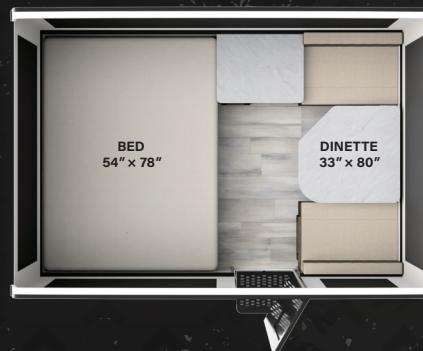

BRAND NEW
TENT CAMPERS

OFF THE GROUND

R160TG

This ingeniously designed camper offers the best of both worlds, with two cozy sleeping spaces for a restful night's sleep and a dinette area that transforms effortlessly into an additional bed when needed. It's perfect for families or groups of friends seeking adventure in the great outdoors without compromising on space and convenience.

R190TG

The R190TG, featuring a comfortable bed and a cozy dinette, is the ideal solution for campers who value both convenience and functionality. With a snug bed, it offers a restful retreat after a day of outdoor adventures, ensuring a good night's sleep under the open sky. Meanwhile, the dinette serves as a space for dining, unwinding, or playing games, adding a touch of homely comfort to the camping experience.