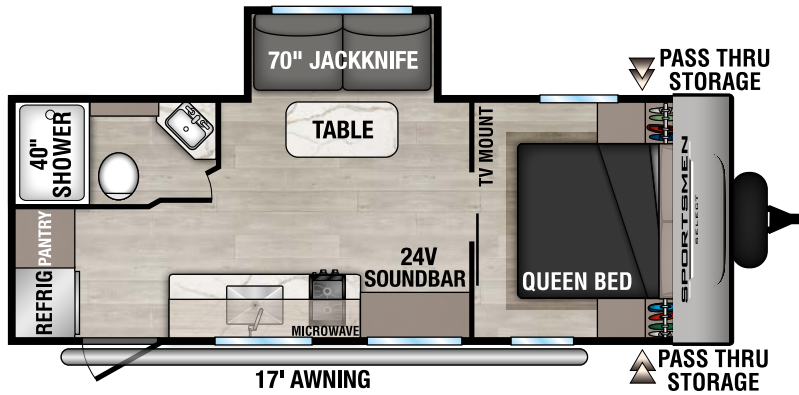

# SPORTSMEN

SELECT

LIGHTWEIGHT TRAVEL TRAILERS

221RKSL UVW - 4,900 | Exterior Length - 25' 8" | Sleeps - 4

260BHSL UVW - 4,960 | Exterior Length - 28' 7" | Sleeps - 7

261BHSL UVW - 5,970 | Exterior Length - 31' 7" | Sleeps - 9