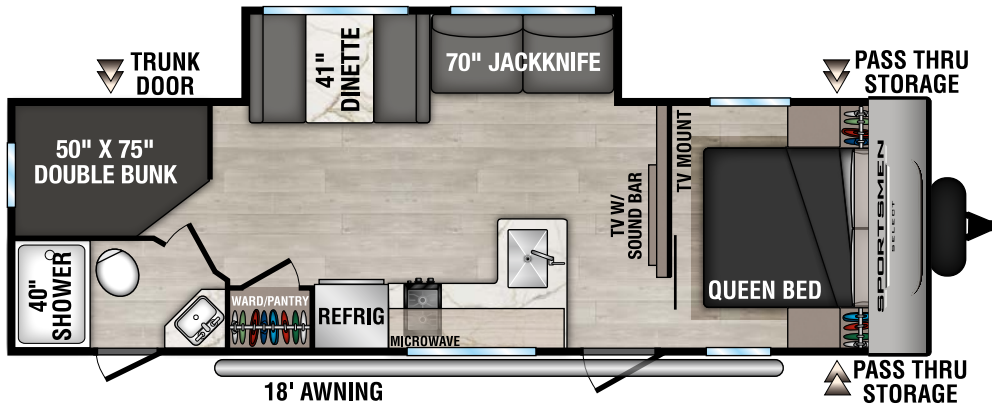

# SPORTSMEN

SELECT

LIGHTWEIGHT TRAVEL TRAILERS

221RKSL UVW - 4,900 | Exterior Length - 25' 8" | Sleeps - 4

260BHSL UVW - 4,960 | Exterior Length - 28' 7" | Sleeps - 7

261BHSL UVW - 5,970 | Exterior Length - 31' 7" | Sleeps - 9