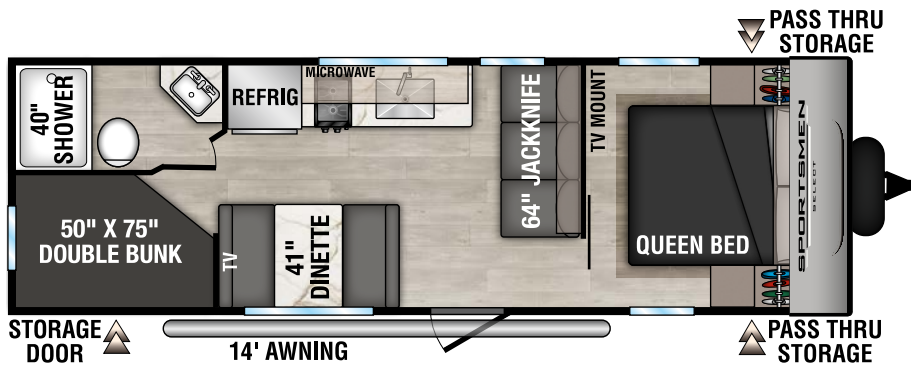

# SPORTSMEN

SELECT

LIGHTWEIGHT TRAVEL TRAILERS

221RKSL UVW - 4,900 | Exterior Length - 25' 8" | Sleeps - 4

260BHSL UVW - 4,960 | Exterior Length - 28' 7" | Sleeps - 7

261BHSL UVW - 5,970 | Exterior Length - 31' 7" | Sleeps - 9