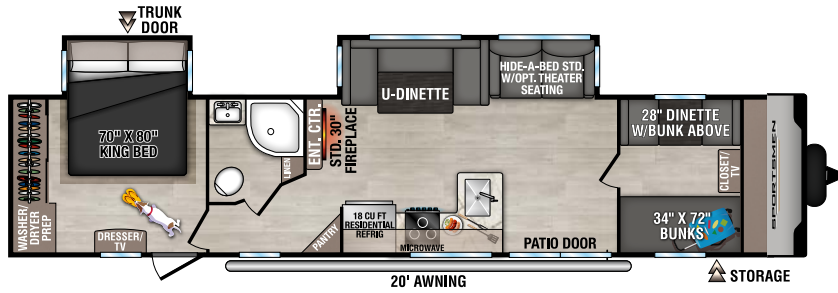

RECREATIONAL
VEHICLES

SPORTSMEN

DESTINATION TRAILERS

362BH UVW - 8,450 | Exterior Length - 40' 9" | Sleeps - 10

362DB UVW - 8,450 | Exterior Length - 40' 9" | Sleeps - 6

363FL UVW - 9,030 | Exterior Length - 40' 9" | Sleeps - 4

NEW
374BH UVW - 9,740 | Exterior Length - 42' | Sleeps - 6

Sportsmen Destination

985 N 900 W SHIPSEWANA, IN 46565

E: KZ@KZ-RV.COM

WWW.KZ-RV.COM

Due to continual research and advances, manufacturer reserves the right to change specifications, design, price and equipment without notice, and assumes no responsibility for any error in this literature. Some items shown are not included as standard or optional equipment. ©2024 K. Z., Inc., a subsidiary of THOR Industries, Inc. | 09/01/24 | 5M