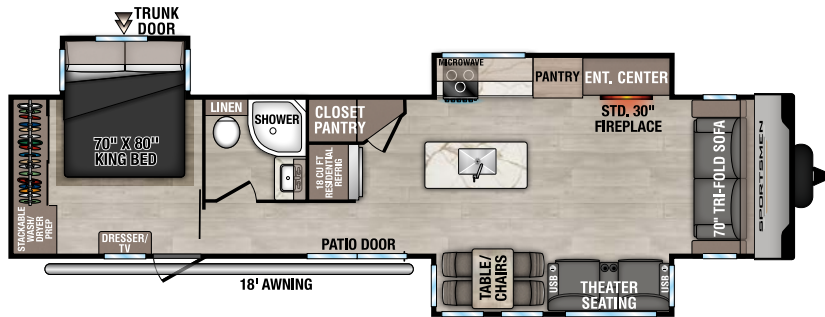

RECREATIONAL
VEHICLES

SPORTSMEN

DESTINATION TRAILERS

362BH UVW - 8,450 | Exterior Length - 40' 9" | Sleeps - 10

362DB UVW - 8,450 | Exterior Length - 40' 9" | Sleeps - 6

363FL UVW - 9,030 | Exterior Length - 40' 9" | Sleeps - 4

NEW
374BH UVW - 9,740 | Exterior Length - 42' | Sleeps - 6

Sportsmen Destination

985 N 900 W SHIPSEWANA, IN 46565

E: KZ@KZ-RV.COM

WWW.KZ-RV.COM

Due to continual research and advances, manufacturer reserves the right to change specifications, design, price and equipment without notice, and assumes no responsibility for any error in this literature. Some items shown are not included as standard or optional equipment. ©2024 K. Z., Inc., a subsidiary of THOR Industries, Inc. | 09/01/24 | 5M