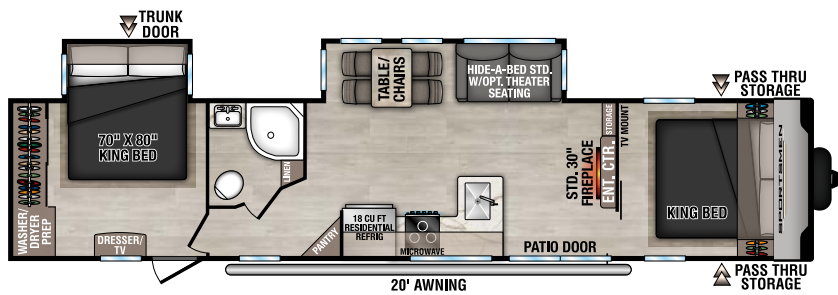

RECREATIONAL
VEHICLES

SPORTSMEN

DESTINATION TRAILERS

362BH UVW - 8,450 | Exterior Length - 40' 9" | Sleeps - 10

362DB UVW - 8,450 | Exterior Length - 40' 9" | Sleeps - 6

363FL UVW - 9,030 | Exterior Length - 40' 9" | Sleeps - 4

NEW
374BH UVW - 9,740 | Exterior Length - 42' | Sleeps - 6

Sportsmen Destination

985 N 900 W SHIPSEWANA, IN 46565

E: KZ@KZ-RV.COM

WWW.KZ-RV.COM

Due to continual research and advances, manufacturer reserves the right to change specifications, design, price and equipment without notice, and assumes no responsibility for any error in this literature. Some items shown are not included as standard or optional equipment. ©2024 K. Z., Inc., a subsidiary of THOR Industries, Inc. | 09/01/24 | 5M