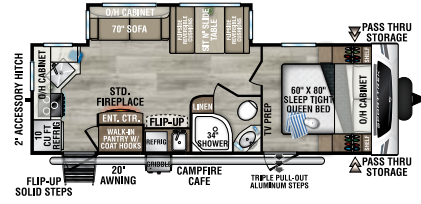

## ST251VFK

UVW - 6,190 lbs. | Exterior Length - 28' 11" | Sleeps - 6

## ST312VIK

UVW - 7,710 lbs. | Exterior Length - 34' 8" | Sleeps - 6

## ST332VBH

UVW – 8,330 lbs. | Exterior Length – 37' 8" | Sleeps – 11

## ST333VIK

UVW – 8,800 lbs. | Exterior Length – 37' 8" | Sleeps – 11