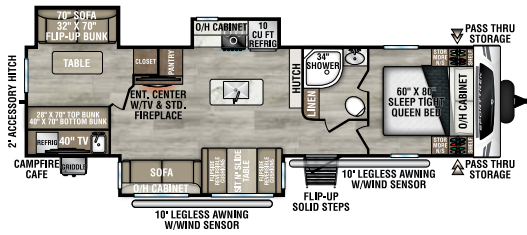

2025 SPORTTREK

ST327VIK

UVW – 8,470 lbs. | Exterior Length – 36' 1" | Sleeps – 11