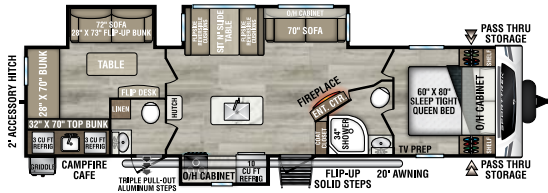

## ST332VBH

UVW – 8,330 lbs. | Exterior Length – 37' 8" | Sleeps – 11