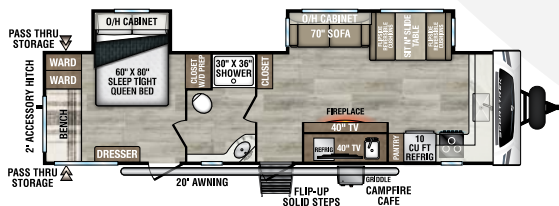

NEW

ST302VFK

UVW - 8,220 lbs. | Exterior Length - 36' 2" | Sleeps - TBD