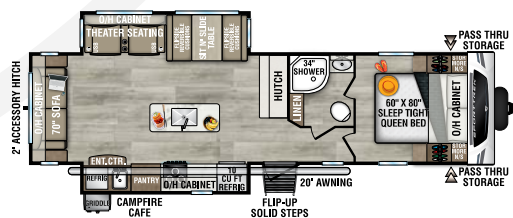

## ST302VFK

UVW - 8,220 lbs. | Exterior Length - 36' 2" | Sleeps - TBD