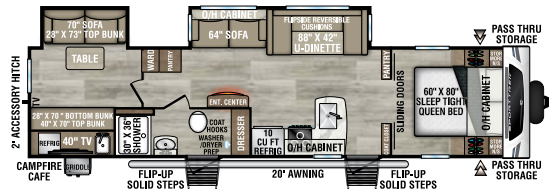

ST332VBH

UVW – 8,330 lbs. | Exterior Length – 37' 8" | Sleeps – 11