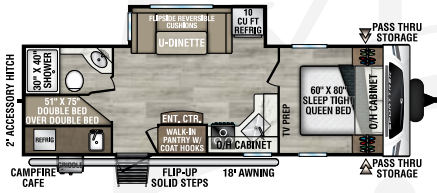

## ST251VFK

UVW - 6,190 lbs. | Exterior Length - 28' 11" | Sleeps - 6

## ST251VRK

UVW - 6,320 lbs. | Exterior Length - 28' 4" | Sleeps - 6

**NEW**

## ST291VRK

UVW - 6,950 lbs. | Exterior Length - 33' | Sleeps - 6

**NEW**

## ST312VIK

UVW - 7,710 lbs. | Exterior Length - 34' 8" | Sleeps - 6