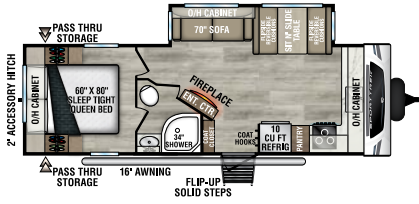

## ST251VFK

UVW - 6,190 lbs. | Exterior Length - 28' 11" | Sleeps - 6

## ST312VIK

UVW - 7,710 lbs. | Exterior Length - 34' 8" | Sleeps - 6

## ST332VBH

UVW – 8,330 lbs. | Exterior Length – 37' 8" | Sleeps – 11

## KING-U DINETTE OPTION

- Available on all SportTrek floorplans (N/A ST261VBH)
- Folds out to 60" x 80" Queen Bed
- IPO Dinette and Sofa

985 N 900 W | Shipshewana, IN 46565 | [www.venture-rv.com](http://www.venture-rv.com)