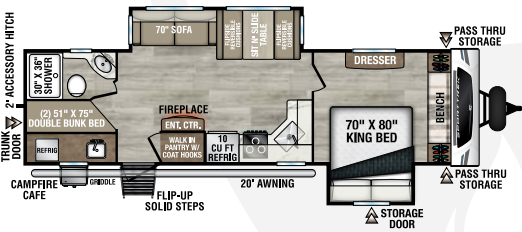

## ST251VRK

UVW - 6,320 lbs. | Exterior Length - 28' 4" | Sleeps - 6

**NEW**

## ST291VRK

UVW - 6,950 lbs. | Exterior Length - 33' | Sleeps - 6

**NEW**