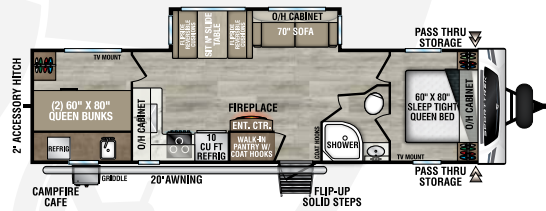

NEW

ST301VTQ

UVW - TBD lbs. | Exterior Length - TBD | Sleeps - TBD