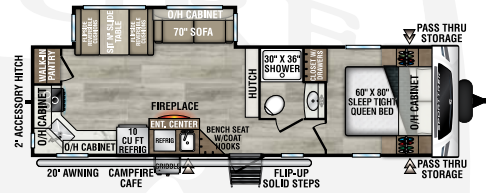

ST291VRK

UVW - 6,950 lbs. | Exterior Length - 33' | Sleeps - 6