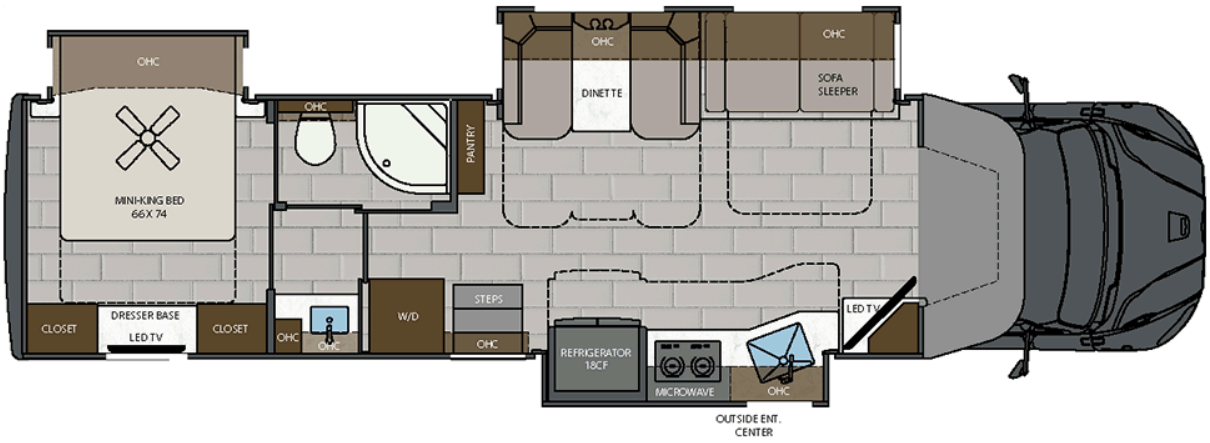

AVAILABLE FLOORPLANS

38LDG