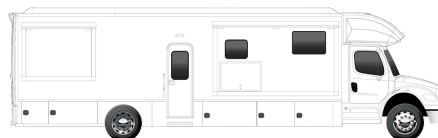

LENGTH	TOWING CAPACITY	BATHROOMS
38' 1"-40' 0"	20,000 lbs	1-1.5

EXTERIOR PAINT OPTIONS

PATHFINDER

RANGER

TRAILBLAZER

VOYAGER

WAYFINDER

POLARIS