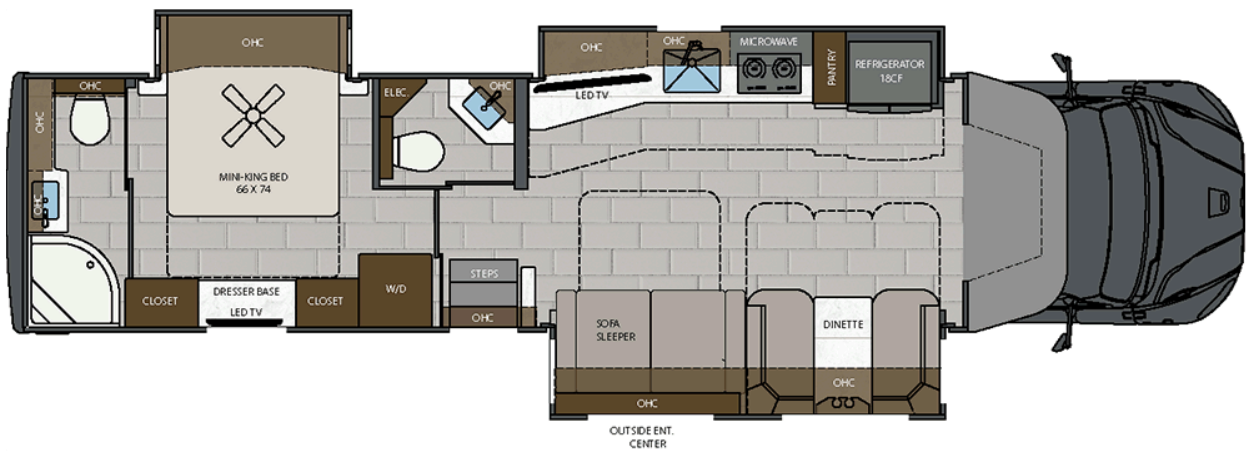

LENGTH	TOWING CAPACITY	BATHROOMS
38' 1"-40' 0"	20,000 lbs	1-1.5

EXTERIOR PAINT OPTIONS

PATHFINDER

RANGER

TRAILBLAZER

VOYAGER

WAYFINDER

POLARIS

TUNDRA

AVAILABLE FLOORPLANS

38LDG

40LRB

40LTS

INTERIOR DETAILS

Rockport Cabinetry // Harbor Interior Décor // The 2025 Verona LE has a residential feel with porcelain tile flooring and maple hardwood cabinetry.

Rockport Cabinetry // Harbor Interior Décor // The bedroom in the 2025 Verona LE has a memory foam mattress, a 32" 4K Smart LED TV and plenty of storage.

Rockport Cabinetry // Harbor Interior Décor // The main bathroom features a vanity with a solid surface countertop and an integrated sink.