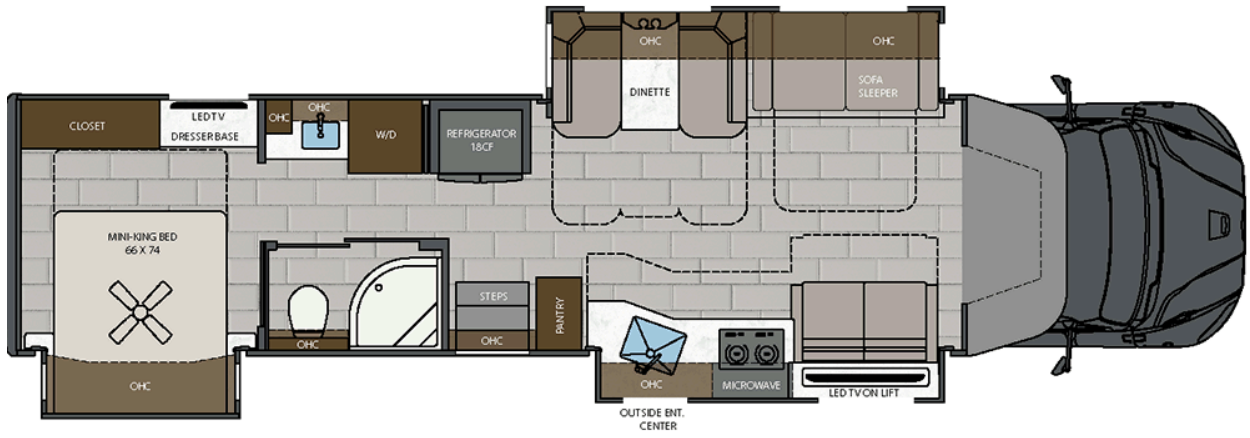

TUNDRA

AVAILABLE FLOORPLANS

38LDG

40LRB

40LTS

INTERIOR DETAILS

Rockport Cabinetry // Harbor Interior Décor // The 2025 Verona LE has a residential feel with porcelain tile flooring and maple hardwood cabinetry.

Rockport Cabinetry // Harbor Interior Décor // The bedroom in the 2025 Verona LE has a memory foam mattress, a 32" 4K Smart LED TV and plenty of storage.

Rockport Cabinetry // Harbor Interior Décor // The main bathroom features a vanity with a solid surface countertop and an integrated sink.