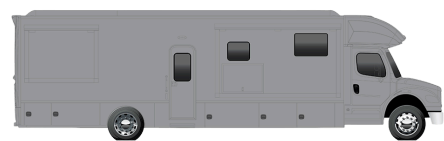

EXTERIOR PAINT OPTIONS

POLARIS