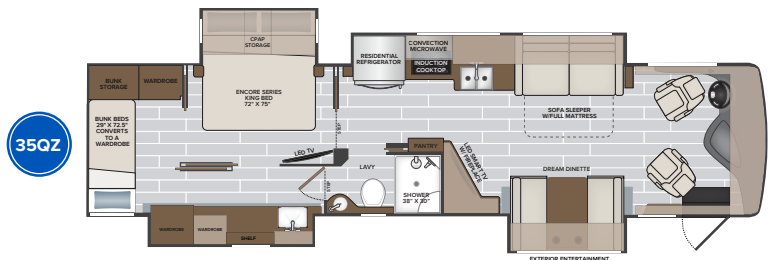

AVAILABLE OPTIONS

- Connectivity Package Includes:
  - WiFi Ranger w/LTE Sky Pro, Cellular Booster & 330W Solar Panel
- Washer & Dryer - Stackable
- Power Passenger Seat w/ Power Footrest
- Motion Power Lounge
- Hide-A-Loft™ Electric Drop Down Bed
- Central Vacuum System
- King Stationary Satellite Universal System
- Roof Vent Covers
- A/C 15M - Black
- Safety Awareness Package:
  - MobileEye & Bedroom Safe-T-View
- Power Shore Cord Reel
- 1st Full Bay 90° Slideout Tray

TO LOCATE A DEALER NEAR YOU VISIT OUR WEBSITE AT HOLIDAYRAMBLER.COM