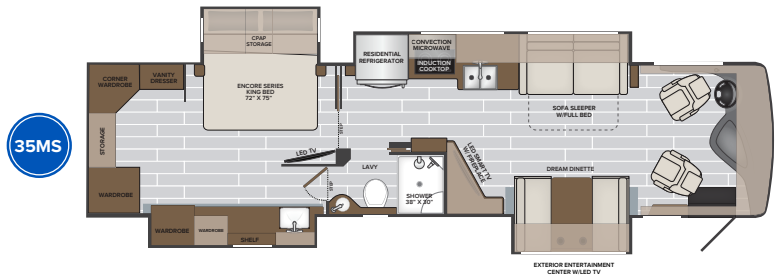

2024
MODEL YEAR

CLASS A DIESEL
NAUTICA

HR HOLIDAY RAMBLER
holidayrambler.com

33TL | 34RX

TOP FEATURES

- Delta Foundation
- Aqua Hot 250D
For unlimited hot water and comfortable even interior heat
- Exclusive wedge design holding tanks (100 gal fresh, 65 gal grey, 45 gal black)
- Stackable washer & dryer available on all floorplans
- Residential refrigerator, induction cook top, and convection microwave (*Standard*)
- Wifi Ranger Sky Pro 4 w/LTE, 265 watt solar panel, and cell booster available on all floorplans
- Large French style luggage doors
- Cavernous basement and interior storage

AVAILABLE OPTIONS

- Connectivity Package Includes:
 - WiFi Ranger w/LTE Sky Pro, Cellular Booster & 330W Solar Panel
- Washer & Dryer - Stackable
- Power Passenger Seat w/ Power Footrest
- Motion Power Lounge
- Hide-A-Loft™ Electric Drop Down Bed
- Central Vacuum System
- King Stationary Satellite Universal System
- Roof Vent Covers
- A/C 15M - Black
- Safety Awareness Package:
 - MobileEye & Bedroom Safe-T-View
- Power Shore Cord Reel
- 1st Full Bay 90° Slideout Tray

CHASSIS

MODEL	33TL	34RX
Wheelbase	206"	206"
Front GAWR (lbs)	12,600	12,600
Rear GAWR (lbs)	20,000	20,000
GCWR (lbs)	33,000	33,000
Hitch Rating Weight (lbs)	10,000	10,000
Tongue Weight (lbs)	1,000	1,000
Fuel Capacity (gal)	100	100

DIMENSIONS AND CAPACITIES

MODEL	33TL	34RX
Overall Length	35' 4"	35' 4"
Overall Height	12' 10"	12' 10"
Overall Width*	102"	102"
Interior Height*	84"	84"
Interior Width*	96"	96"
Patio Awning Width	18'	18'
Interior Storage (cu. ft.)	140	183
Exterior Storage (cu. ft.)	135	135
Fresh Water Capacity (gal)	96	96
Grey Water Capacity (gal)	65	65
Black Water Capacity (gal)	45	45