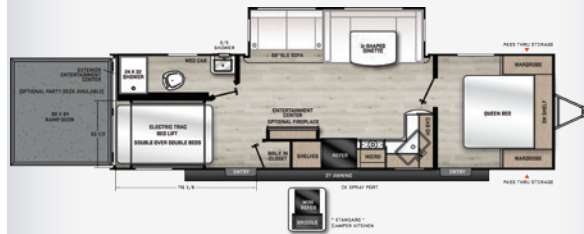

TOY HAULERS 27ATH

DRY WEIGHT: **TBD** EXT. LENGTH: **TBD**