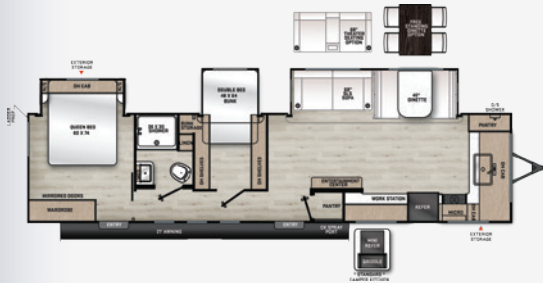

AURORA 33FKTS

DRY WEIGHT: **TBD** EXT. LENGTH: **TBD**