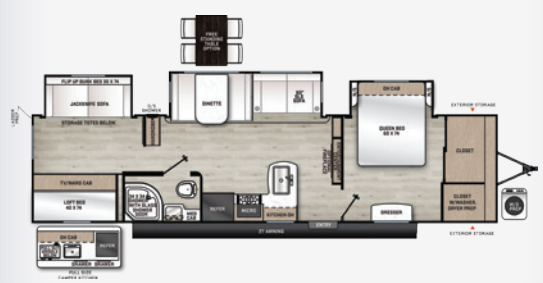

AURORA 34BHTS

DRY WEIGHT: **8,588** EXT. LENGTH: **37'10"**