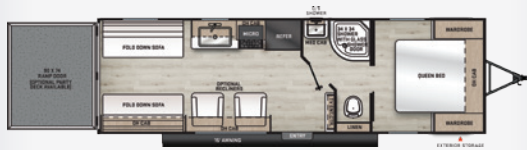

TOY HAULERS 27ATH

DRY WEIGHT: **TBD** EXT. LENGTH: **TBD**

TOY HAULERS 29ATH

DRY WEIGHT: **7,084** EXT. LENGTH: **35'8"**

DESTINATION 39MBTS

DRY WEIGHT: **9,480** EXT. LENGTH: **40'11"**

DESTINATION 39FLTS

DRY WEIGHT: **9,350** EXT. LENGTH: **40'11"**