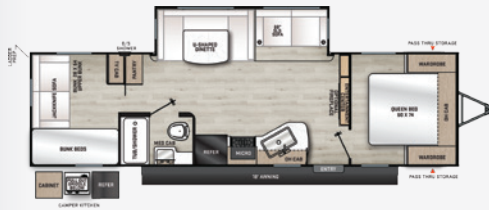

AURORA 26FKDS

DRY WEIGHT: 6,918 EXT. LENGTH: 29'4"

AURORA 28BHS

DRY WEIGHT: 6,603 EXT. LENGTH: 32'1"

AURORA 28FDS

DRY WEIGHT: 8,004 EXT. LENGTH: 35'11"

AURORA 29QBS

DRY WEIGHT: 6,790 EXT. LENGTH: 32'9"