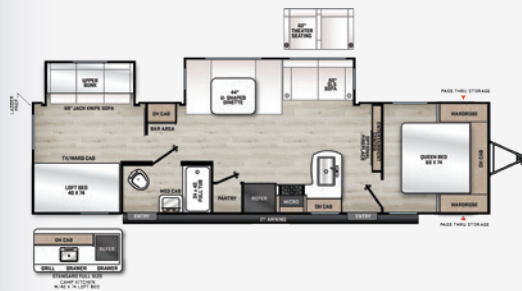

AURORA 29TQS

DRY WEIGHT: 7,592 EXT. LENGTH: 36'0"

AURORA 31KDS

DRY WEIGHT: 7,724 EXT. LENGTH: 36'3"

AURORA 32BDS

DRY WEIGHT: 7,760 EXT. LENGTH: 36'0"

AURORA 32RLTS

DRY WEIGHT: 8,262 EXT. LENGTH: 35'9"