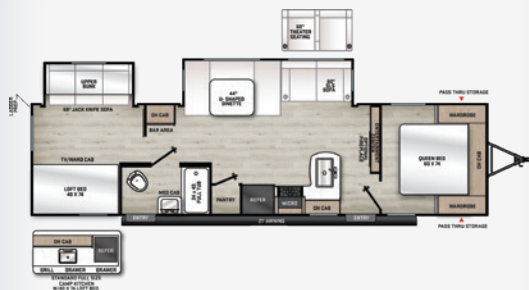

SKY SERIES 320BDS

DRY WEIGHT: 7,702 EXT. LENGTH: 36'0"