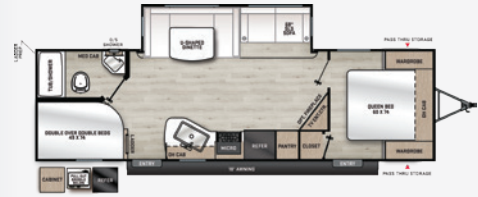

AURORA 28BHS

DRY WEIGHT: 6,603 EXT. LENGTH: 32'1"