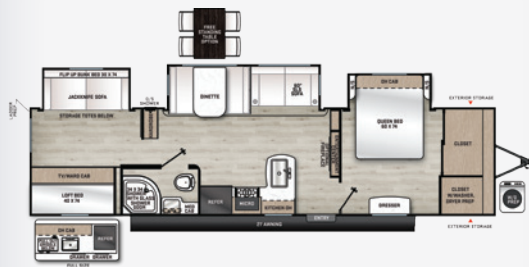

SKY SERIES 340BHS

DRY WEIGHT: 8'693 EXT. LENGTH: 37'10"