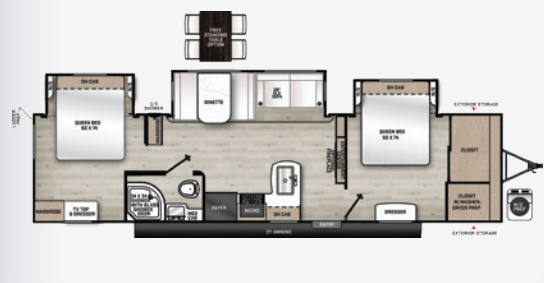

AURORA 33FKTS

DRY WEIGHT: **TBD** EXT. LENGTH: **TBD**

AURORA 34BHTS

DRY WEIGHT: **8,588** EXT. LENGTH: **37'10"**

AURORA 34BHTS 2Q

DRY WEIGHT: **8,588** EXT. LENGTH: **37'10"**

TOY HAULERS 26ATH

DRY WEIGHT: **5,218** EXT. LENGTH: **30'0"**