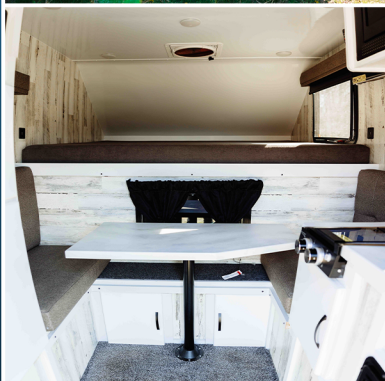

TC10

2025 ADVENTURE TRUCK CAMPER

RINSE & WASH
OUTSIDE SPRAY PORT SHOWER BOX
& TANKLESS WATER HEATER

KEEP COOL/WARM
INTERIOR A/C & FURNACE

KITCHEN
2 BURNER STOVE, FRIDGE,
COUNTER TOPS

INDUSTRIAL STRENGTH
AZDEL WALLS, CEILING,
& ROOF

LIVING ROOM
HDTV, SOFA BED, DINING TABLE

ADVENTURE READY
20LBS LP TANK, 11G FRESH WATER,
& SOLAR POWER

DESCRIPTION

Your gateway to adventure on the open road! Designed for those seeking comfort and convenience without the need for a trailer, the TC10 can be effortlessly mounted onto your pickup truck. Equipped with a compact yet fully functional kitchen featuring a sink, stove, & fridge. The TC10 offers a cozy sleeping area and ample storage space, making it ideal for extended trips. This camper unit ensures a hassle-free and enjoyable camping experience.

Interior Height 81"

USB Stations, Interior Lights

Bed Size 60" x 80"

Dinette Booth to Bed 25" x 80"

Interior Height: 74"

Composite Subfloor

Fresh Tank: 11 gal

12 Volt Large Fridge

Manual Jacks

Interior Cabinetry: Stained Birch or White Sands

2-Way Max Air Vent

Azdel Walls, Roof & Ceiling

Microwave

Stainless Steel Sink, Faucet, Kitchen Countertop

UVW: 1175lbs

Outside Spray Port Shower Box