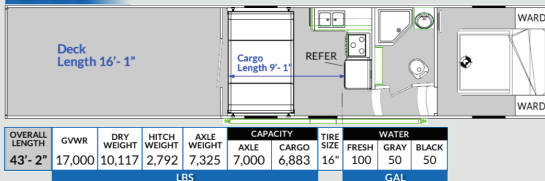

3818IKS

3719VXL

3718VXL

OVERALL LENGTH	GVWR	DRY WEIGHT	HITCH WEIGHT	AXLE WEIGHT	CAPACITY		TIRE SIZE	WATER		
					AXLE	CARGO		FRESH	GRAY	BLACK
39'-10"	17,500	11,805	2,670	7,300	7,000	5,695	16"	160	50	50
				LBS				GAL		

3618VCA

OVERALL LENGTH	GVWR	DRY WEIGHT	HITCH WEIGHT	AXLE WEIGHT	CAPACITY		TIRE SIZE	WATER		
					AXLE	CARGO		FRESH	GRAY	BLACK
36'-0"	16,000	11,730	2,960	8,770	8,000	4,270	16"	160	50	50
				LBS				GAL		