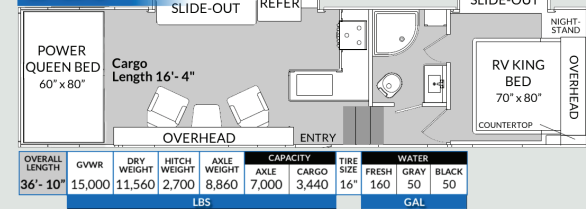

VORTEX

Fifth Wheels By Genesis

The Journey Begins...

3016IKS