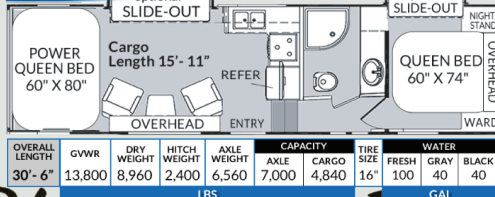

VORTEX

Fifth Wheels By Genesis

2815V

The Journey Begins...