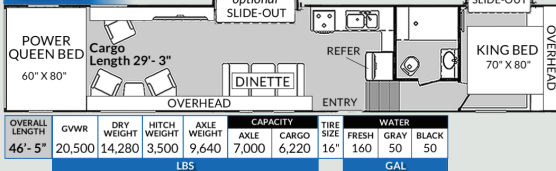

VORTEX

Fifth Wheels By Genesis

The Journey Begins...

4029V6