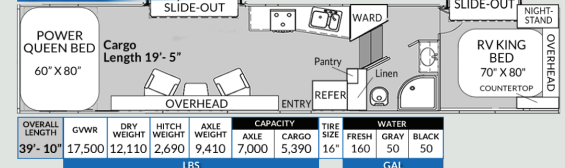

3818IKS

3719VXL

3718VXL

OVERALL LENGTH	GVWR	DRY WEIGHT	HITCH WEIGHT	AXLE WEIGHT	CAPACITY		TIRE SIZE	WATER		
					AXLE	CARGO		FRESH	GRAY	BLACK
39'-10"	17,500	11,805	2,670	7,300	7,000	5,695	16"	160	50	50
				LBS				GAL		