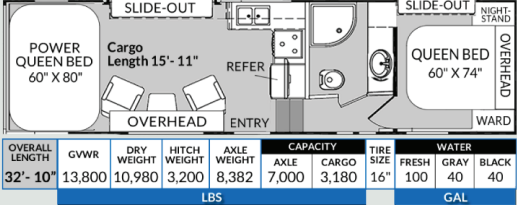

VORTEX

Fifth Wheels By Genesis

2815VT

The Journey Begins...