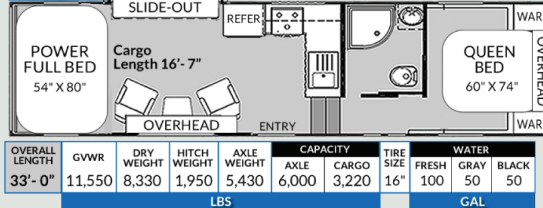

VORTEX

Fifth Wheels By Genesis

2916VCK

The Journey Begins...