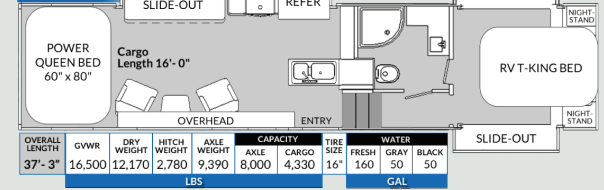

VORTEX

Fifth Wheels By Genesis

The Journey Begins...

A3416GSTS