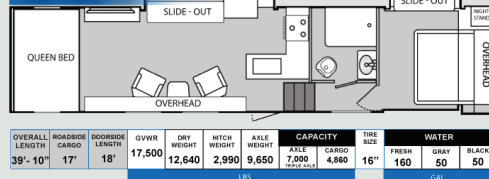

3818IKS

3719VXL

3718VXL

OVERALL LENGTH	GVWR	DRY WEIGHT	HITCH WEIGHT	AXLE WEIGHT	CAPACITY		TIRE SIZE	WATER		
					AXLE	CARGO		FRESH	GRAY	BLACK
39'-10"	17,500	11,805	2,670	7,300	7,000	5,695	16"	160	50	50
				LBS				GAL		

3618VCA

OVERALL LENGTH	GVWR	DRY WEIGHT	HITCH WEIGHT	AXLE WEIGHT	CAPACITY		TIRE SIZE	WATER		
					AXLE	CARGO		FRESH	GRAY	BLACK
36'-0"	16,000	11,730	2,960	8,770	8,000	4,270	16"	160	50	50
				LBS				GAL		

3817V

OVERALL LENGTH	GVWR	DRY WEIGHT	HITCH WEIGHT	AXLE WEIGHT	CAPACITY		TIRE SIZE	WATER		
					AXLE	CARGO		FRESH	GRAY	BLACK
39'-10"	16,000	11,930	2,900	9,030	8,000	4,070	16"	160	50	50
				LBS				GAL		

3016VF

OVERALL LENGTH	GVWR	DRY WEIGHT	HITCH WEIGHT	AXLE WEIGHT	CAPACITY		TIRE SIZE	WATER		
					AXLE	CARGO		FRESH	GRAY	BLACK
36'-10"	15,000	11,040	2,570	8,470	7,000	3,960	16"	160	50	50
				LBS				GAL		

GARAGE MODELS