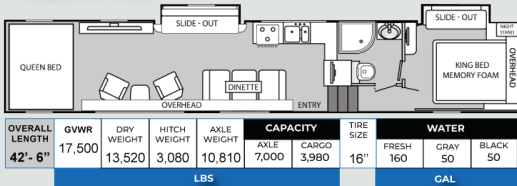

VORTEX

Fifth Wheels By Genesis

4025VPXL

The Journey Begins...