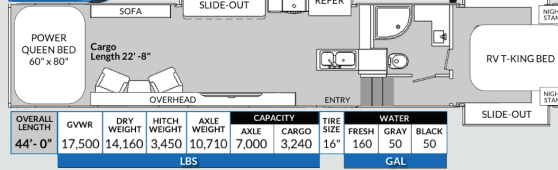

The Journey Begins...

A4022GSTS