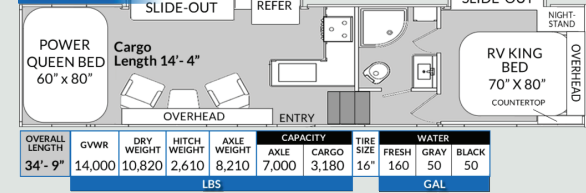

VORTEX

Fifth Wheels By Genesis

2814IKS

The Journey Begins...