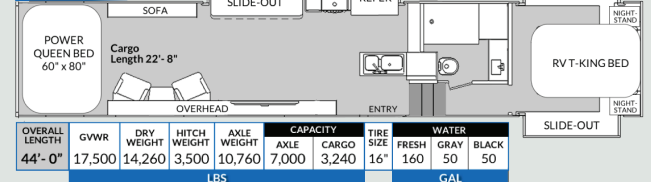

VORTEX

Fifth Wheels By Genesis

B4022GSTS

The Journey Begins...