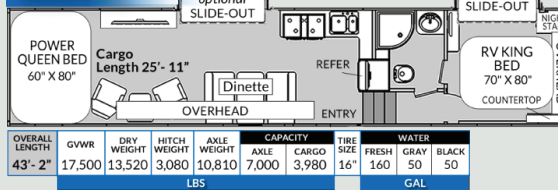

VORTEX

Fifth Wheels By Genesis

The Journey Begins...

4025VXL