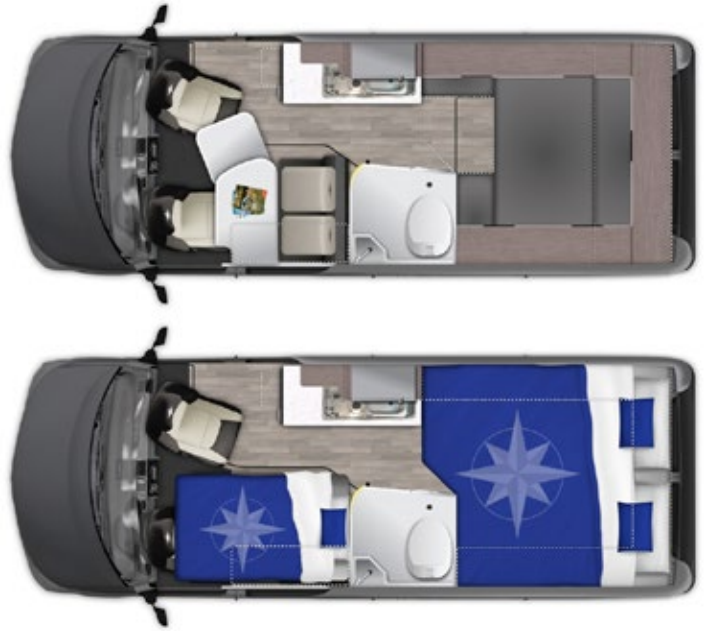

WESTFALIA Floor Plan

Specifications	Wave Skylight (Standard)	Wave Pop Top (Optional)
Exterior Length	20' 9"	20' 9"
Exterior Height	9' 5"	9' 5"
Exterior Width	6' 11"	6' 11"
Awning Length	13' Power	13' Power
Interior Height	6' 2"	6' 2"
Interior Trunk Dimensions	61.7" L x 28.2" D x 29.8" H 300 Cu Feet	61.7" L x 28.2" D x 29.8" H 300 Cu Feet
Interior Windows	10	10
Fresh Water Tank	145L / 38.3 g	145L / 38.3 g
Cassette Toilet	18L / 4.76 g	18L / 4.76 g
Gray Water Tank	99 L / 26.4 g	99 L / 26.4 g
Batteries	600 AMP Lithium & Under Hood Generator	600 AMP Lithium & Under Hood Generator
Inverter	3,000 Watt Sine Wave	3,000 Watt Sine Wave
Solar	300W Hard	200W Flex Mat
Furnace / Water	Truma LP Combi, Eco Plus 14,300 BTU/h + 1.7 kW with 110V	Truma LP Combi, Eco Plus 14,300 BTU/h + 1.7 kW with 110V
A/C	Truma Aventa Eco Roof Mount 13,500 BTU	10 V, 13,500 BTU roof mount
Propane	25L/30LB LP Tank w/ Exterior Quick Connect	25L/30LB LP Tank w/ Exterior Quick Connect
Coach Control System	Firefly Touch Control w/ Bluetooth & App	Firefly Touch Control w/ Bluetooth & App
Refrigerator	12 V, 3.2 CU FT. Compressor	12 V, 3.2 CU FT. Compressor
Kitchenette	2 Burner LP Stove/cover	2 Burner LP Stove/cover
Microwave	110 V, 20 L/0.7 CU FT., 700W	110 V, 20 L/0.7 CU FT., 700W
Dry Weight	7000 lbs. (3,175 kg.)	7000 lbs. (3,175 kg.)
Gross Vehicle Weight Rating	9350 lbs. (4241 kg.)	9350 lbs. (4241 kg.)
Hitch Weight Rating	3500 lbs. (1,587 kg.)	3500 lbs. (1,587 kg.)
Back Bedroom Configuration	71" x 69" or 80" Asymmetrical w/ opt Centre Aisle Bed Cushion Extension	71" x 69" or 80" Asymmetrical w/ opt Centre Aisle Bed Cushion Extension
Front Combination Bench/Bed	39" x 69"	39" x 69"
Pop Top Comfort Mattress	N/A	52" x 79"
Pop Top Area	N/A	Ladder, 2 USB Ports, Zipper Window/Screens & Venting Skylight
Skylight	1	N/A
Sleeping Capacity	4	6
Seat Belt Capacity	4 Seat Belts w/ 2 Child Seat Anchors	4 Seat Belts w/ 2 Child Seat Anchors