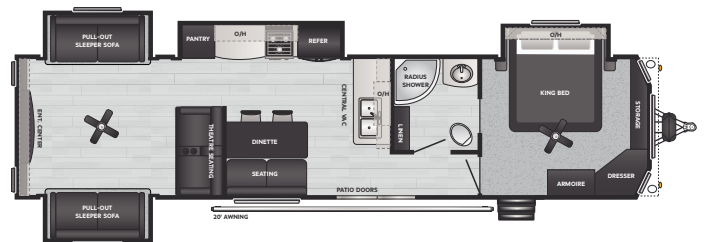

RESIDENCE DESTINATION TRAILERS

40/401CLDL | WEIGHT 12620 | LENGTH 42' 11"

40/401FLFT | WEIGHT 12890 | LENGTH 40' 11"

40/401FLSL | WEIGHT 12035 | LENGTH 42' 11"

40/401LOFT | WEIGHT 12372 | LENGTH 40' 8"

40/401MKTS | WEIGHT 11673 | LENGTH 40' 8"

40/401RDEN | WEIGHT 11892 | LENGTH 40' 11"

VISIT OUR WEBSITE FOR PHOTOS, 360° TOURS, AND FULL PRODUCT DETAILS

KEYSTONE OWNER'S SUPPORT

Keystone makes operating and maintaining your new RV easy with world-class resources and support. Owners have access to a wide variety of support tools and services via the MyKeystone mobile app and the Owner's section of KeystonerRV.com.