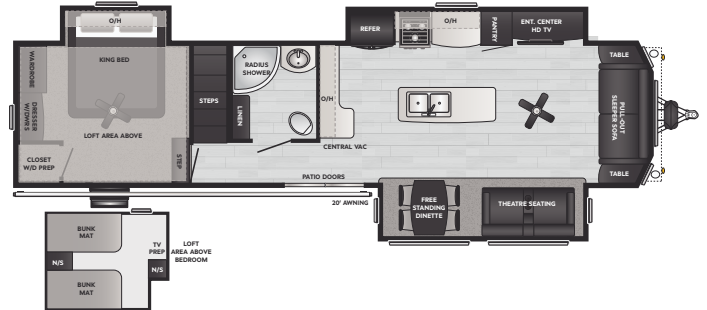

RESIDENCE DESTINATION TRAILERS

40/401CLDL | WEIGHT 12620 | LENGTH 42' 11"

40/401FLFT | WEIGHT 12890 | LENGTH 40' 11"

40/401FLSL | WEIGHT 12035 | LENGTH 42' 11"

40/401LOFT | WEIGHT 12372 | LENGTH 40' 8"

40/401MKTS | WEIGHT 11673 | LENGTH 40' 8"

40/401RDEN | WEIGHT 11892 | LENGTH 40' 11"

VISIT OUR WEBSITE FOR PHOTOS, 360° TOURS, AND FULL PRODUCT DETAILS

KEYSTONE OWNER'S SUPPORT

Keystone makes operating and maintaining your new RV easy with world-class resources and support. Owners have access to a wide variety of support tools and services via the MyKeystone mobile app and the Owner's section of KeystonerRV.com.