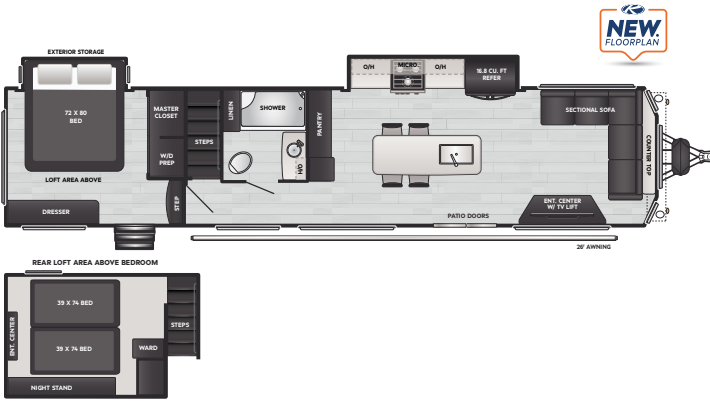

RESIDENCE DESTINATION TRAILERS

40/401CLDL | WEIGHT 12620 | LENGTH 42' 11"

40/401FLFT | WEIGHT 12890 | LENGTH 40' 11"

40/401FLSL | WEIGHT 12035 | LENGTH 42' 11"

40/401LOFT | WEIGHT 12372 | LENGTH 40' 8"

40/401MKTS | WEIGHT 11673 | LENGTH 40' 8"