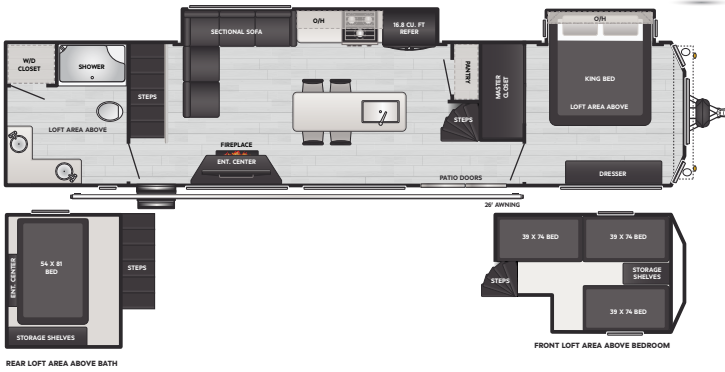

RESIDENCE DESTINATION TRAILERS

40/401CLDL | WEIGHT 12620 | LENGTH 42' 11"

40/401FLFT | WEIGHT 12890 | LENGTH 40' 11"

40/401FLSL | WEIGHT 12035 | LENGTH 42' 11"

40/401LOFT | WEIGHT 12372 | LENGTH 40' 8"

40/401MKTS | WEIGHT 11673 | LENGTH 40' 8"