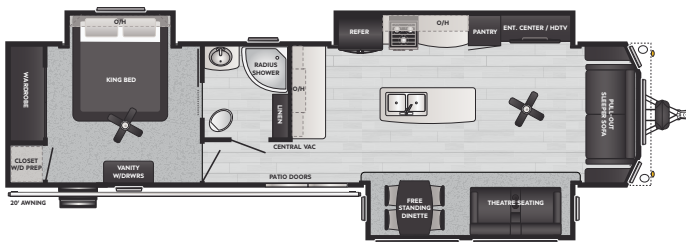

RESIDENCE DESTINATION TRAILERS

40/401CLDL | WEIGHT 12620 | LENGTH 42' 11"

40/401FLFT | WEIGHT 12890 | LENGTH 40' 11"

40/401FLSL | WEIGHT 12035 | LENGTH 42' 11"

40/401LOFT | WEIGHT 12372 | LENGTH 40' 8"

40/401MKTS | WEIGHT 11673 | LENGTH 40' 8"