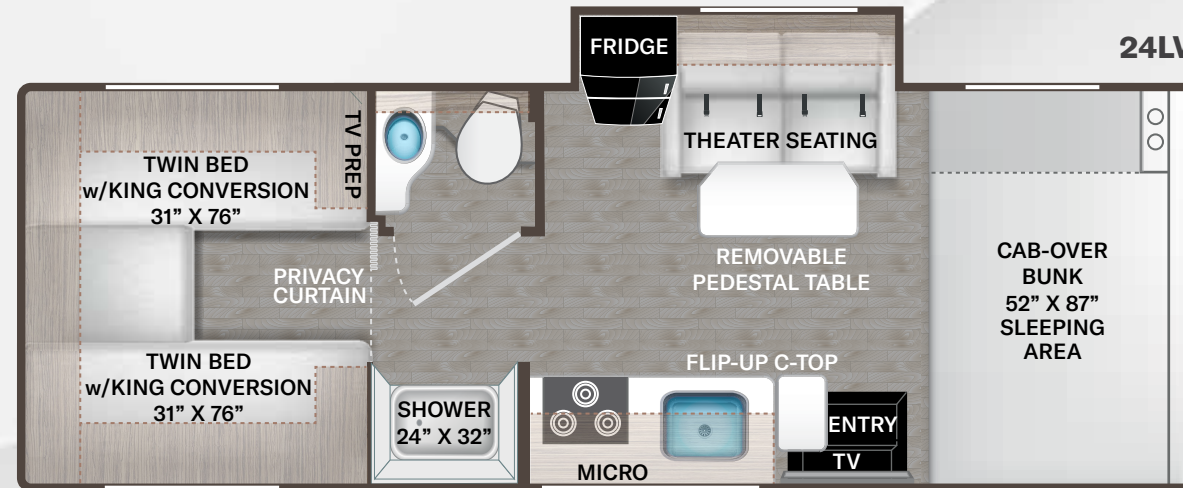

Floor Plans