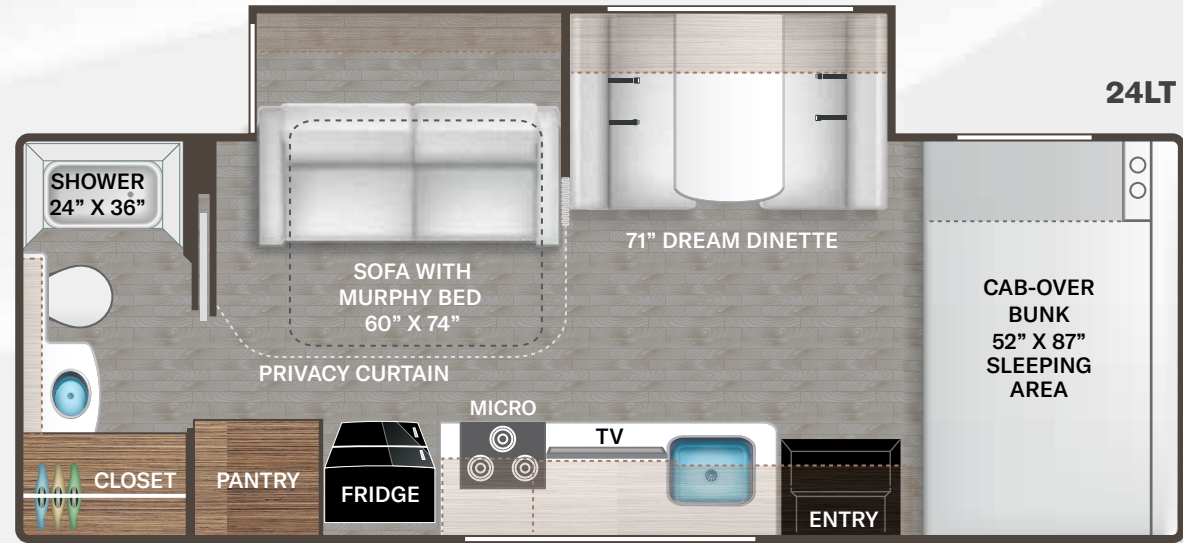

Floor Plans