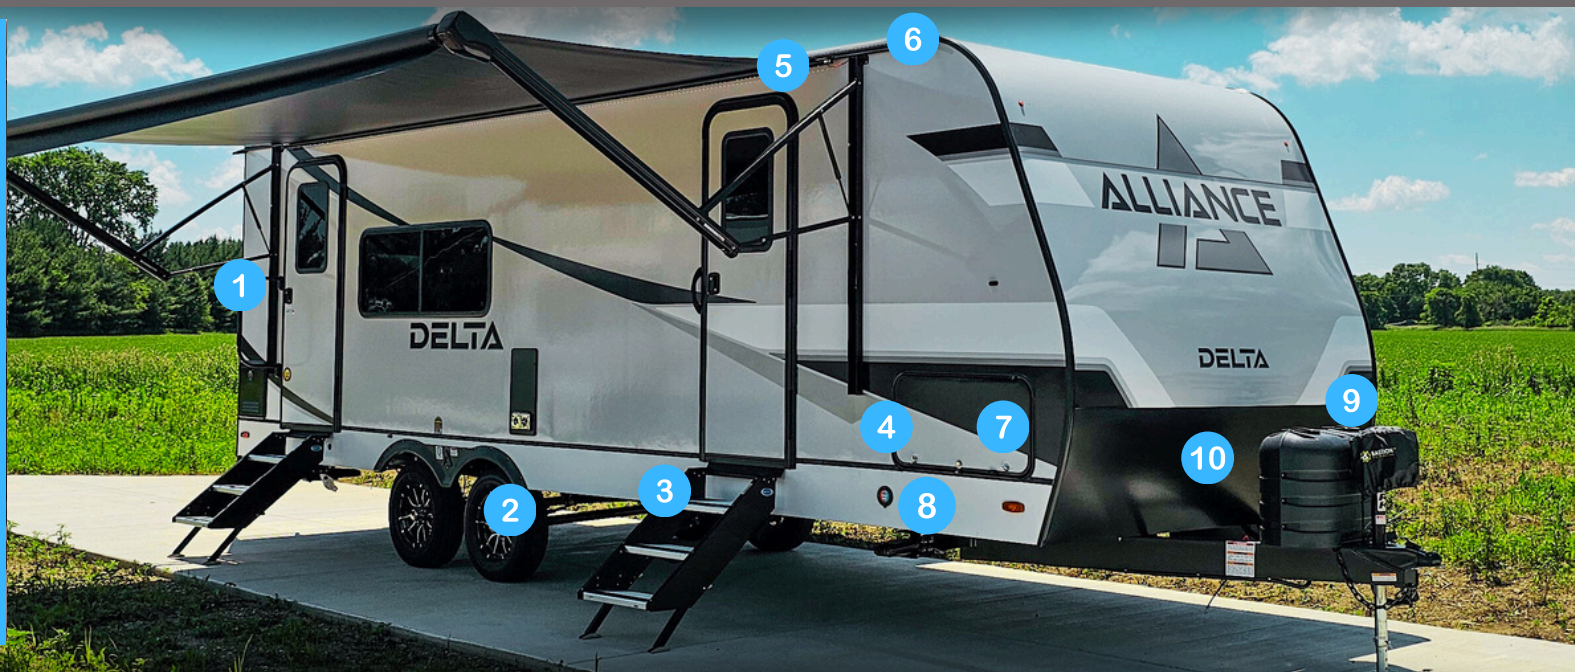

# DELTA

Ultra Lite

## EXTERIOR

1. Dry and Climb HD Ladder (18")
2. Goodyear Endurance Tires
3. MorRyde Step Above on All Doors
4. Exterior Awning Controls
5. Oversized 15K BTU AC
6. 200 Watts Solar Panel and 40 Amp MPPT Charge Controller
7. 42 Cubic Feet of Passthrough Storage
8. Multiple Temperature Controlled Spray Ports
9. Exterior Off Door Side Slide Controls
10. Easy Access Water Pump for Winterization

## INTERIOR

- Kitchen Toe Kick with LED Accent lighting
- Fully Functional Oversized Atrium Windows
- Trash Can Cabinet and Trash Can
- New Flip Down Towel Hooks in all Bathrooms
- Magnet Catches on all Cabinets
- Integrated Silverware Organizer
- Oversized Kitchen Pantry
- Soft Close Cabinet Doors
- Carpet Free Interior
- 32" or 10" TV