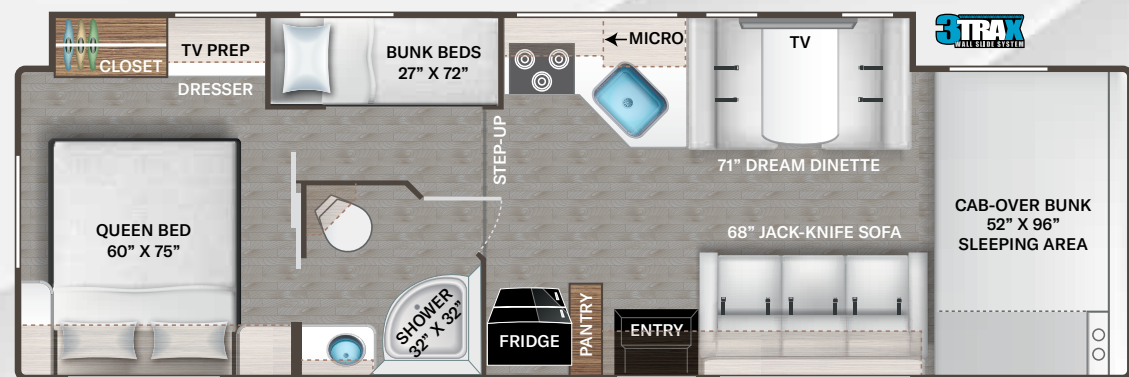

EXTERIOR TV