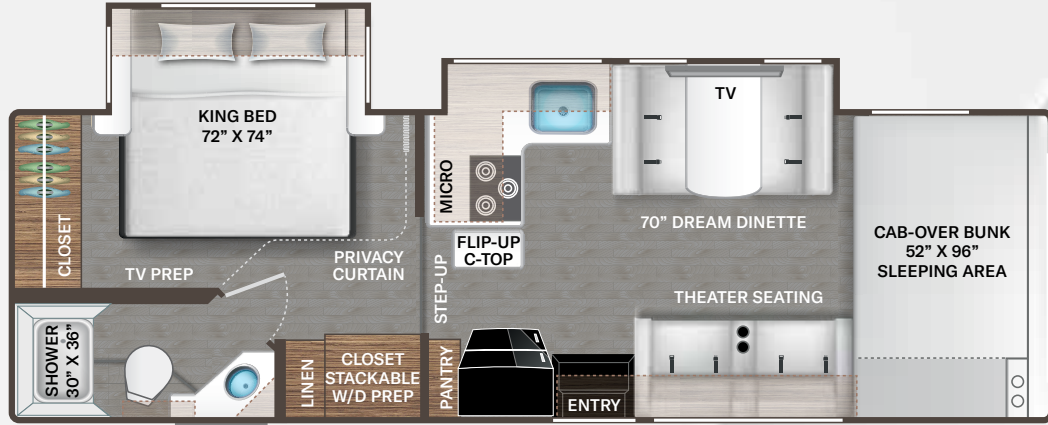

Floor Plans

22VT

28VT

24VT

29VT

Exteriors

31VT

Interiors

CALI COLLECTION

Use your phone's camera to find out more information. Just scan the code!

GENEVA™