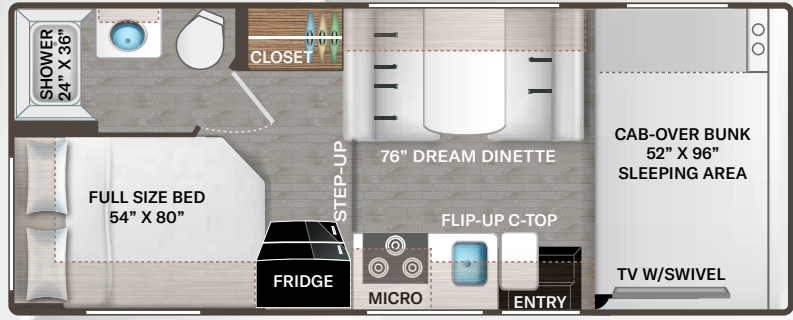

Floor Plans

22VT