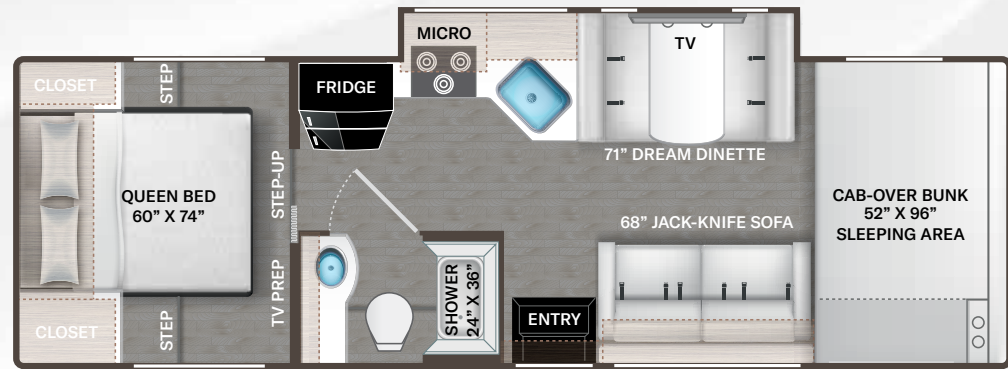

Floor Plans

22VT

28VT

24VT

29VT

Exteriors

31VT

Interiors

CALI COLLECTION

Use your phone's camera to find out more information. Just scan the code!

GENEVA™