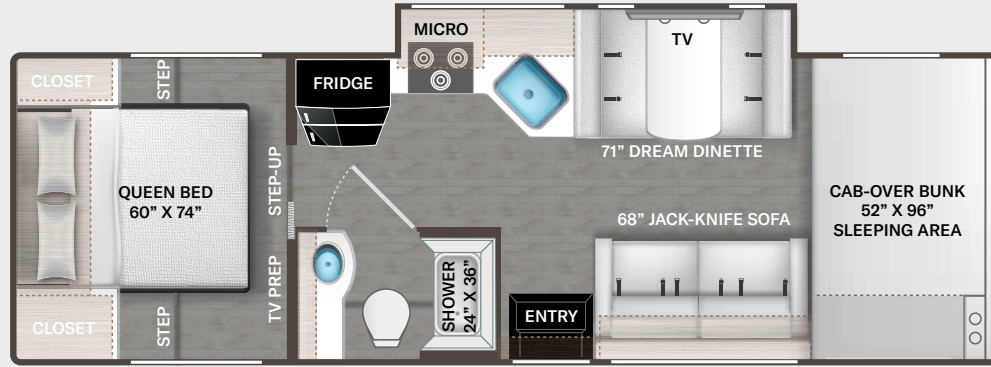

Floor Plans

22VT

28VT

24VT

31VT

Exteriors

STANDARD GRAPHICS

Interiors

CALI COLLECTION

Use your phone's camera to find out more information. Just scan the code!

GENEVA™