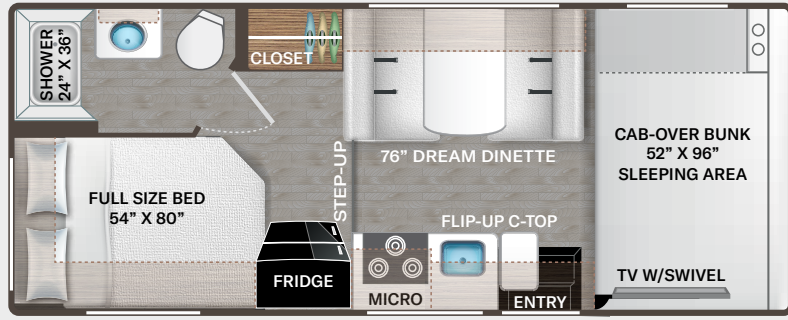

Floor Plans

22VT