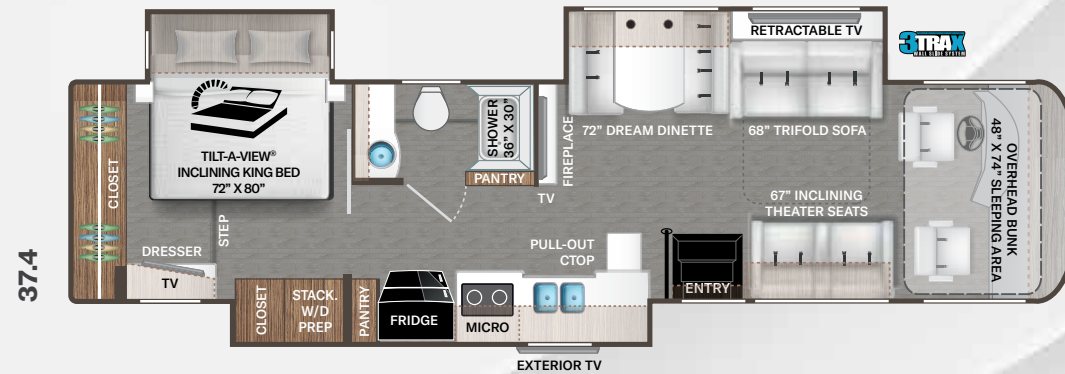

## Floor Plans

## Option Available on Select Floor Plans:

OPTIONAL 67" THEATER SEATING

OPTIONAL 74" THEATER SEATING

### INTERIOR OPTIONS

- Lifestyle Edition Two-Tone Cabinetry with Bristol Style Doors and Chrome Finish Hardware
- Leatherette Power Reclining Theater Seating with Footrests, Heat, Massage & USB Charging Ports (33.5, 33.6 & 37.5)

### BEDROOM & BATHROOM

- King Size Bed with Tilt-A-View® Inclining Mechanism (37.4)
- Queen Size Bed with Tilt-A-View® Inclining Mechanism (33.5, 33.6 & 37.5)
- Bunk Beds - Converts to Closet (33.5)
- USB Charging Ports in Bed Base
- Headboard, Bedspread & Throw Pillows