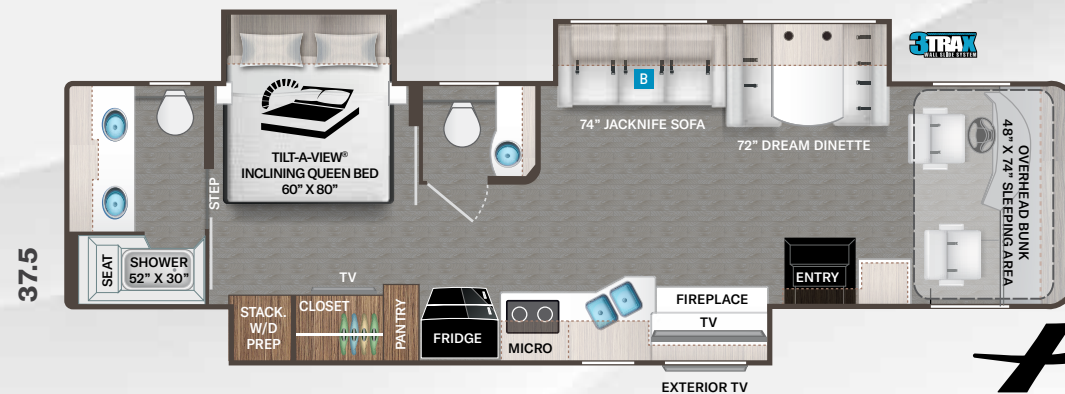

## Floor Plans

### INTERIOR OPTIONS

- Lifestyle Edition Two-Tone Cabinetry with Bristol Style Doors and Chrome Finish Hardware
- Leatherette Power Reclining Theater Seating with Footrests, Heat, Massage & USB Charging Ports (33.5, 33.6 & 37.5)

### BEDROOM & BATHROOM

- King Size Bed with Tilt-A-View® Inclining Mechanism (37.4)
- Queen Size Bed with Tilt-A-View® Inclining Mechanism (33.5, 33.6 & 37.5)
- Bunk Beds - Converts to Closet (33.5)
- USB Charging Ports in Bed Base
- Headboard, Bedspread & Throw Pillows

### ENTERTAINMENT

- 50" LED Smart TV in Living Area (37.4 & 37.5)
- 42" LED Smart TV in Living Area (33.5, 33.6 & 37.4)
- 32" LED TV in Bedroom
- TV Prep and USB Charge Port in Bunk Beds (33.5)
- Sound Bar in Living Area
- Exterior 40" LED TV on Swivel Bracket with Sound Bar with Bluetooth®
- Cable TV & HDMI Video Distribution
- Satellite Mounting Backer in Roof
- Winegard® Connect™  
5.0 WiFi Extender / 5G / TV Antenna