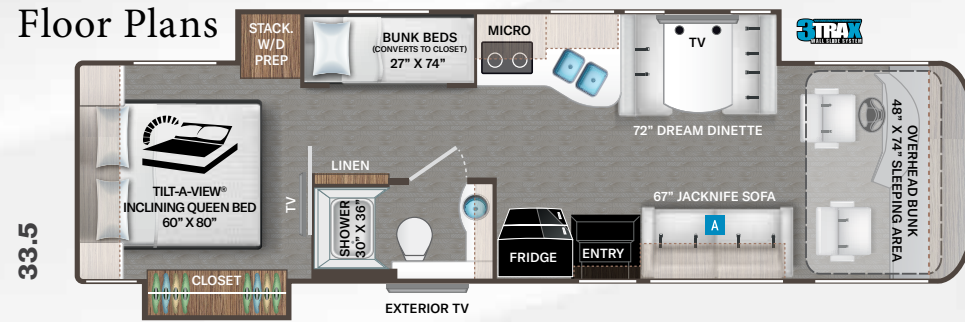

## Floor Plans

## Option Available on Select Floor Plans:

OPTIONAL 67" THEATER SEATING

OPTIONAL 74" THEATER SEATING

### INTERIOR OPTIONS

- Lifestyle Edition Two-Tone Cabinetry with Bristol Style Doors and Chrome Finish Hardware
- Leatherette Power Reclining Theater Seating with Footrests, Heat, Massage & USB Charging Ports (33.5, 33.6 & 37.5)

### BEDROOM & BATHROOM

- King Size Bed with Tilt-A-View® Inclining Mechanism (37.4)
- Queen Size Bed with Tilt-A-View® Inclining Mechanism (33.5, 33.6 & 37.5)
- Bunk Beds - Converts to Closet (33.5)
- USB Charging Ports in Bed Base
- Headboard, Bedspread & Throw Pillows