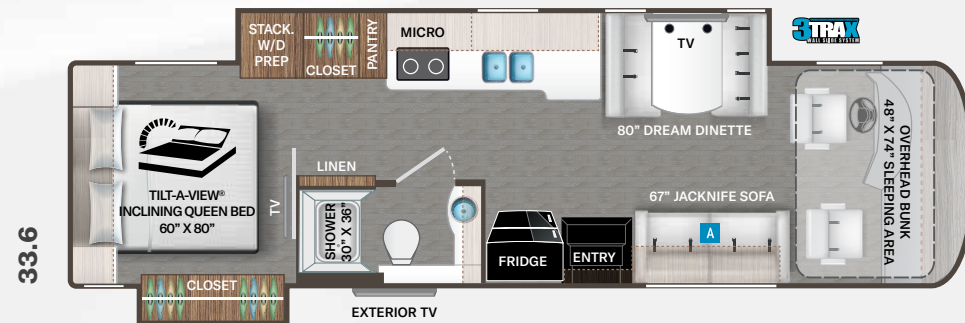

## Floor Plans

## Option Available on Select Floor Plans:

OPTIONAL 67" THEATER SEATING

OPTIONAL 74" THEATER SEATING

### BEDROOM & BATHROOM

- King Size Bed with Tilt-A-View® Inclining Mechanism (37.4)
- Queen Size Bed with Tilt-A-View® Inclining Mechanism (33.5, 33.6 & 37.5)
- Bunk Beds - Converts to Closet (33.5)
- USB Charging Ports in Bed Base
- Headboard, Bedspread & Throw Pillows