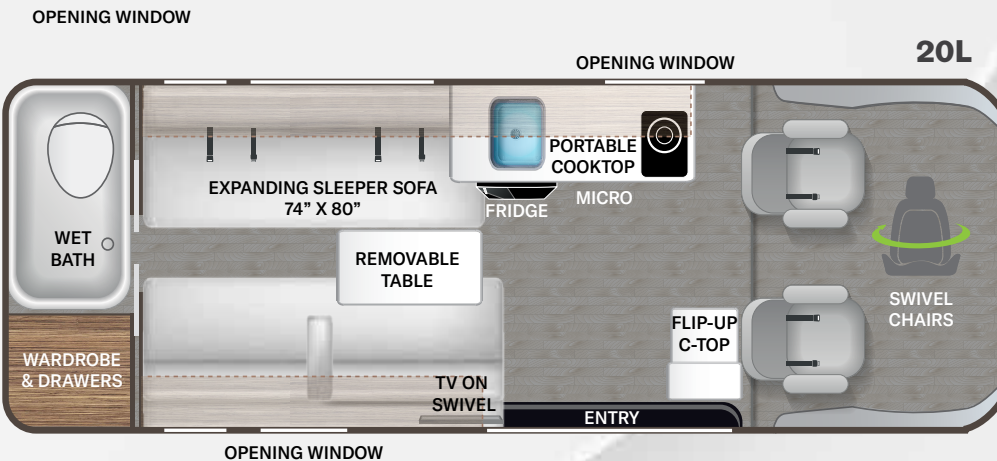

Floor Plans