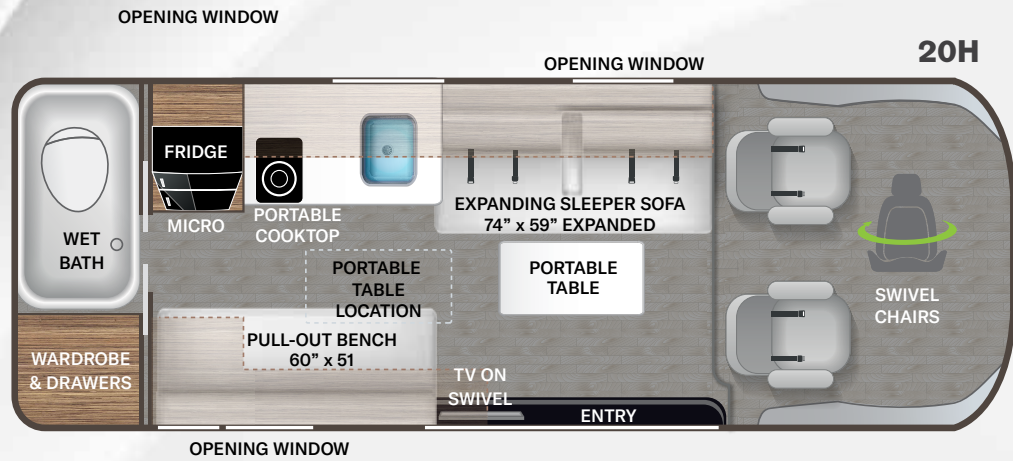

Floor Plans