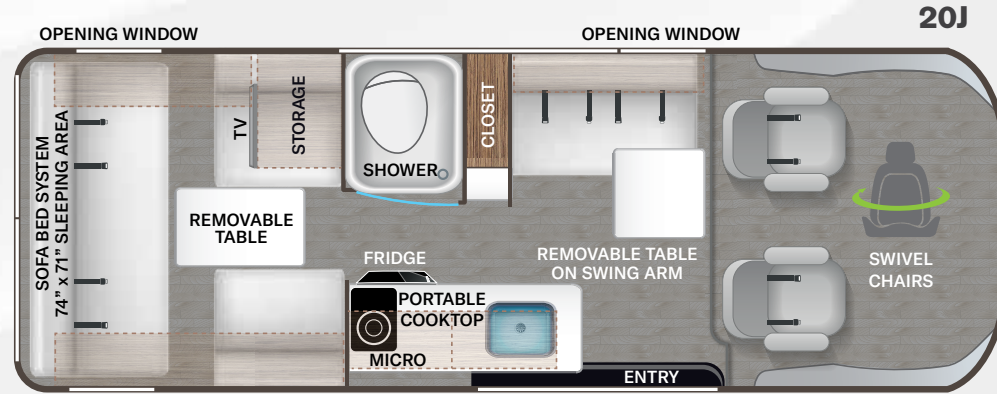

Floor Plans