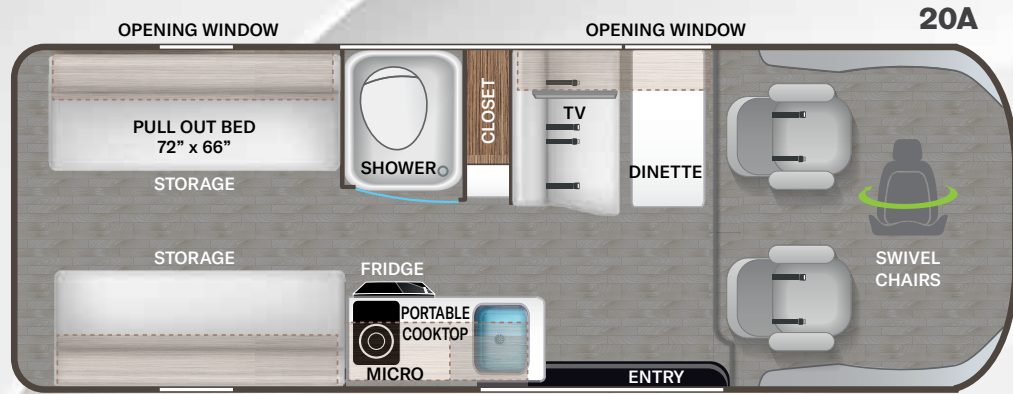

Floor Plans