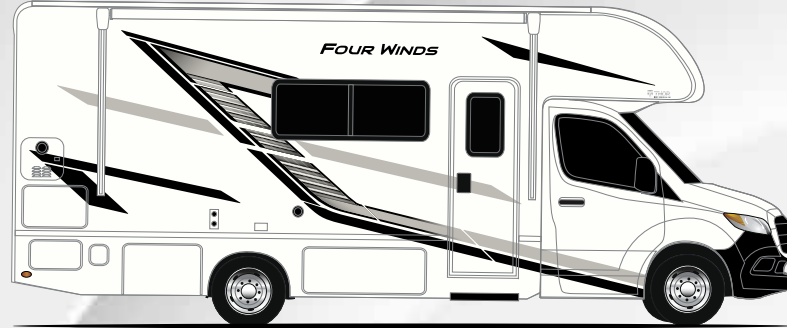

Exteriors

STANDARD GRAPHICS