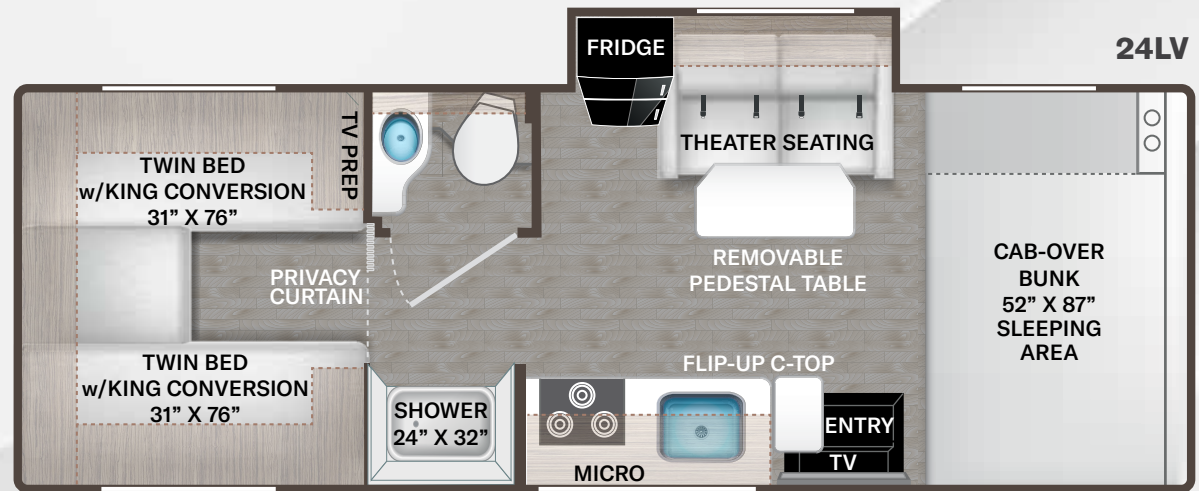

Floor Plans