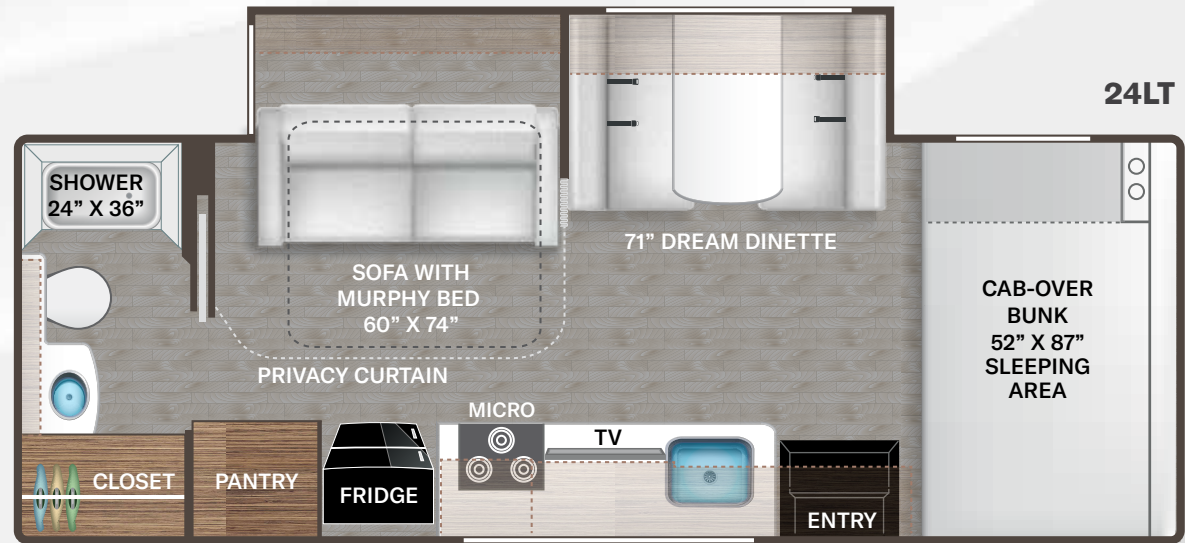

Floor Plans