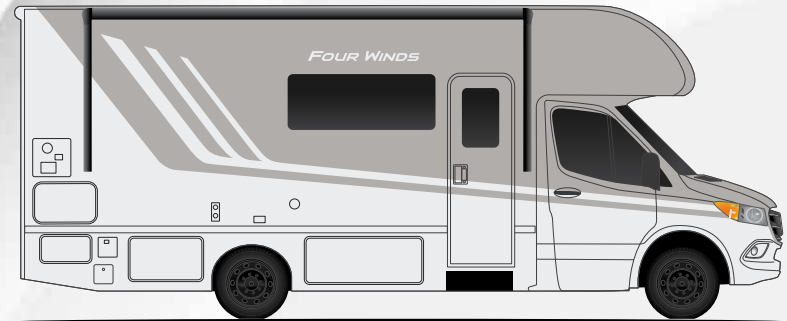

MOONLIT EDITION II PARTIAL PAINT