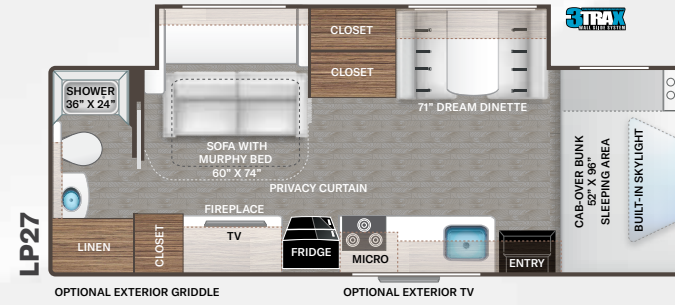

Floor Plans

Option Available on
Select Floor Plans:

OPTIONAL THEATER SEATING