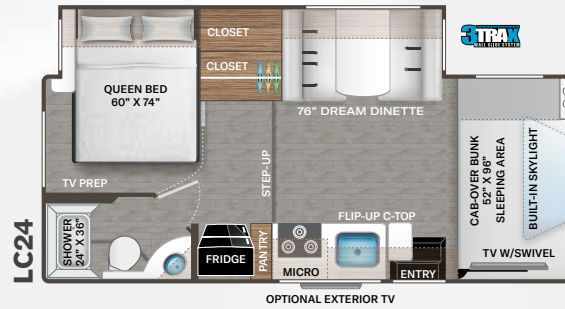

Floor Plans

Option Available on
Select Floor Plans:

OPTIONAL THEATER SEATING