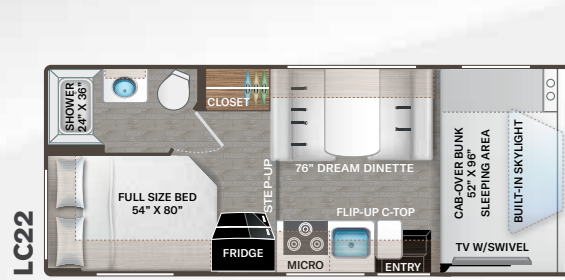

Floor Plans

Option Available on
Select Floor Plans:

OPTIONAL THEATER SEATING