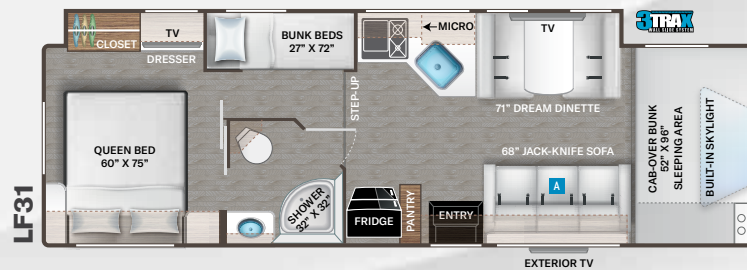

Exteriors

Floor Plans

Option Available on
Select Floor Plans:

OPTIONAL THEATER SEATING

Interiors

WHITE TRUFFLE II
(LC22, LC24, LP27 & LC28
OPTIONAL - KW29, LF31 & WS31)

FASHION GRAY II
(KW29, LF31 & WS31 ONLY)

Use your phone's camera to
find out more information.
Just scan the code!

QUANTUM®