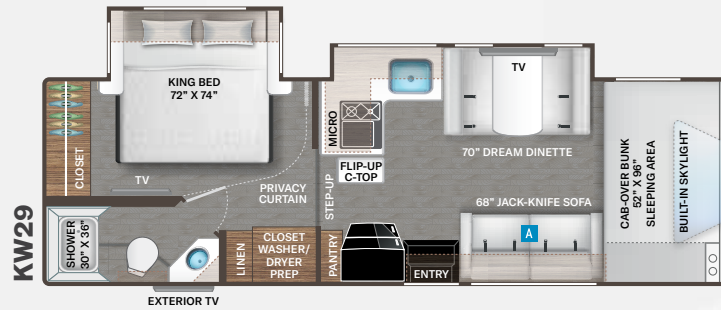

Floor Plans

Option Available on
Select Floor Plans:

OPTIONAL THEATER SEATING