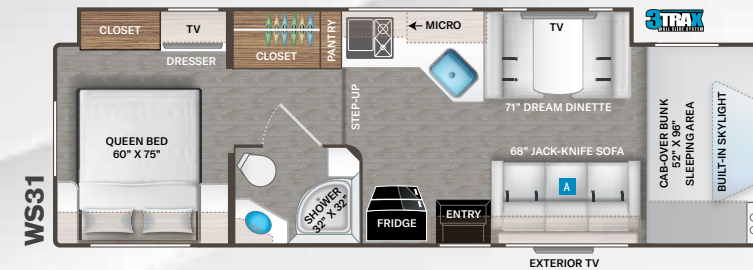

## Interiors

**WHITE TRUFFLE II**  
(LC22, LC24, LP27 & LC28  
OPTIONAL - KW29, LF31 & WS31)

**FASHION GRAY II**  
(KW29, LF31 & WS31 ONLY)

Use your phone's camera to  
find out more information.  
Just scan the code!