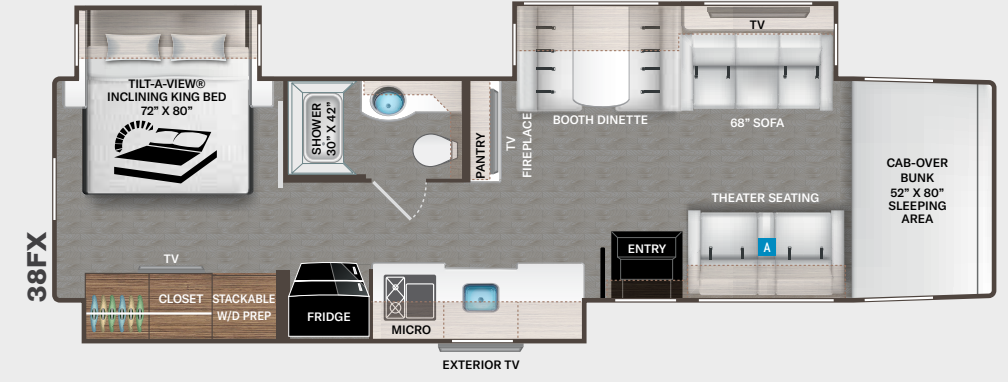

Option Available on Select Floor Plans:

OPTIONAL SOFA

OPTIONAL 78" SOFA