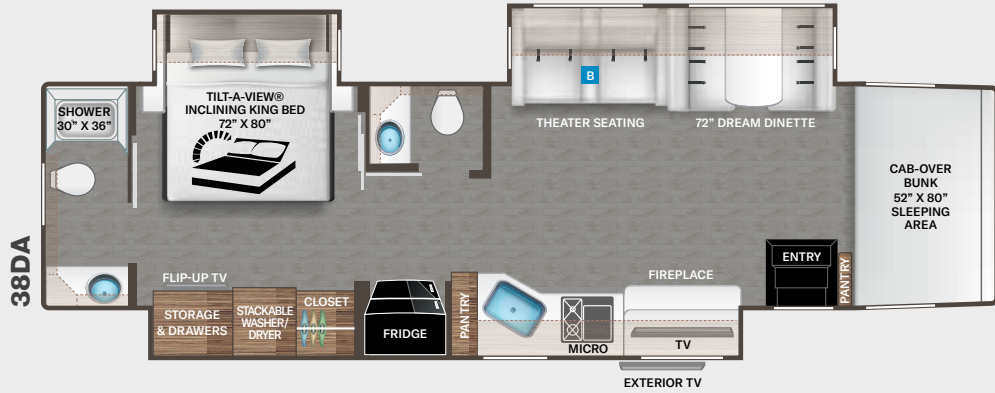

Option Available on Select Floor Plans:

OPTIONAL SOFA

OPTIONAL 78" SOFA