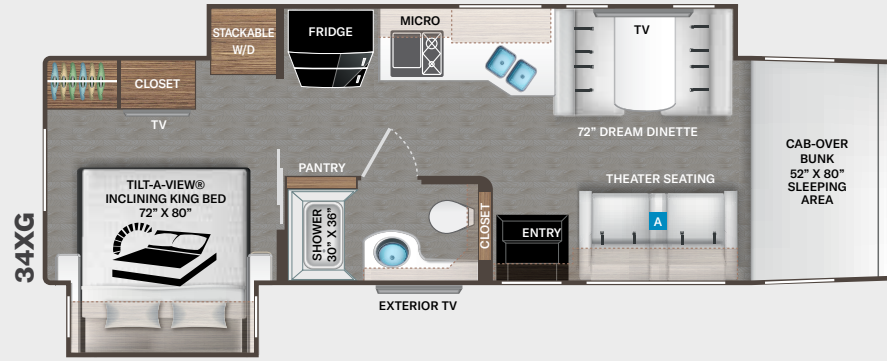

Option Available on Select Floor Plans:

OPTIONAL SOFA

OPTIONAL 78" SOFA