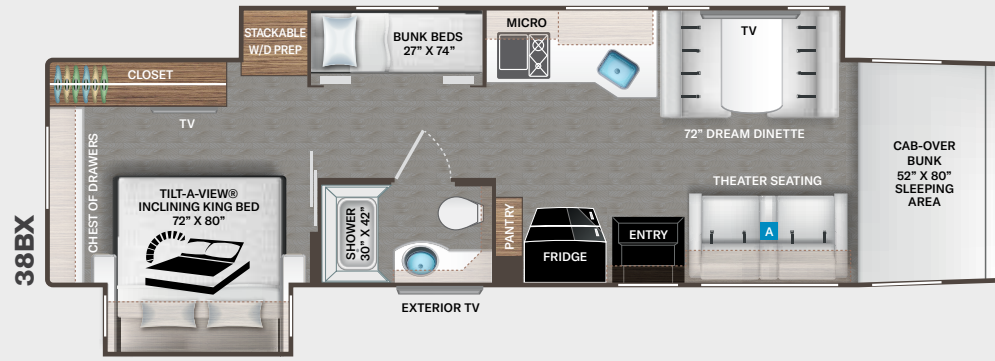

Option Available on Select Floor Plans:

OPTIONAL SOFA

OPTIONAL 78" SOFA