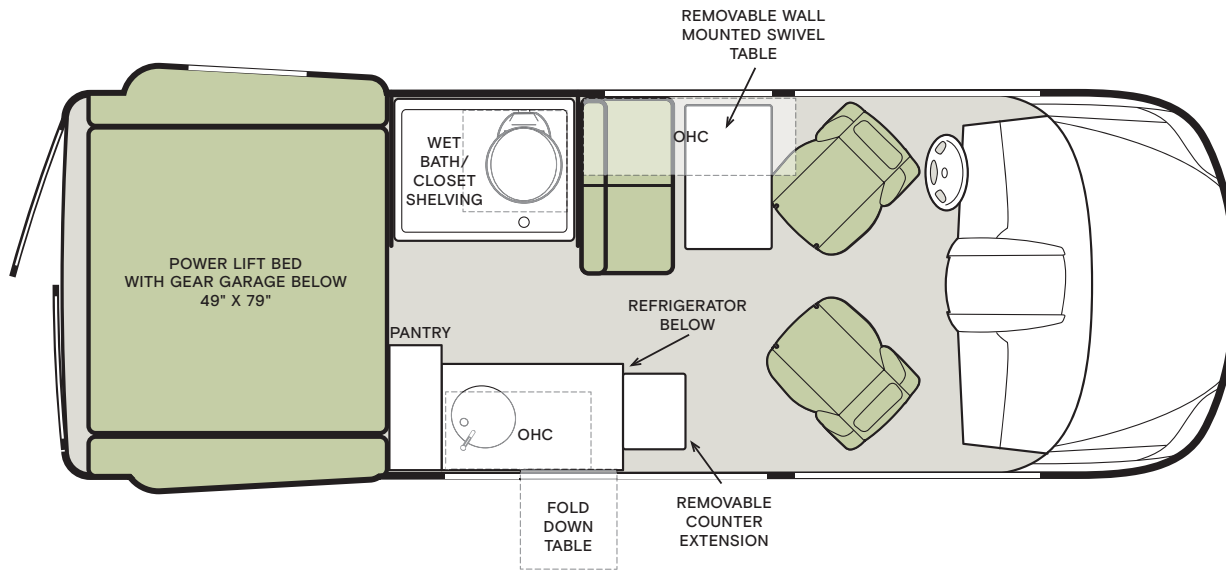

FLOOR PLAN

GH1