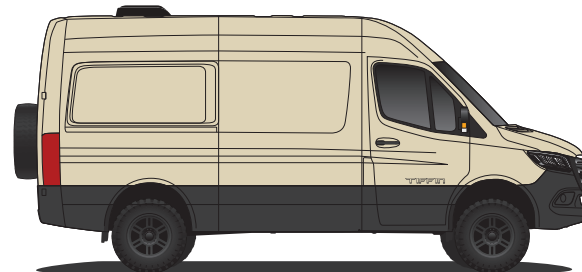

FLOOR PLAN

GH1

PREMIUM PAINT SYSTEM

ARCTIC WHITE

BLUE GREY

PEBBLE TAN

SELENITE GREY

Interior Décor