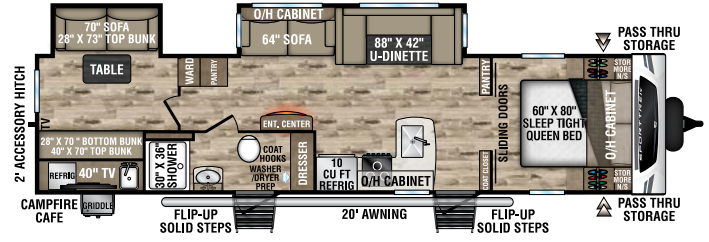

**NEW**

**ST261VBH**

UWV - TBD | Exterior Length - 30' 2" | Sleeps - TBD

**ST271VMB**

UWV - 6,610 lbs. | Exterior Length - 30' 8" | Sleeps - 6

**ST281VBH**

UWV - 6,640 lbs. | Exterior Length - 32' 2" | Sleeps - 10

**ST291VRK**

UWV - 6,950 lbs. | Exterior Length - 33' | Sleeps - 6

**ST291VTQ**

UWV - 7,160 | Exterior Length - 34' 6" | Sleeps - 10

**ST312VIK**

UWV - 7,600 lbs. | Exterior Length - 34' 8" | Sleeps - 6

## ST332VBH

UVW – 8,330 lbs. | Exterior Length – 37' 8" | Sleeps – 11

## ST333VIK

UVW – 8,870 lbs. | Exterior Length – 37' 8" | Sleeps – 11