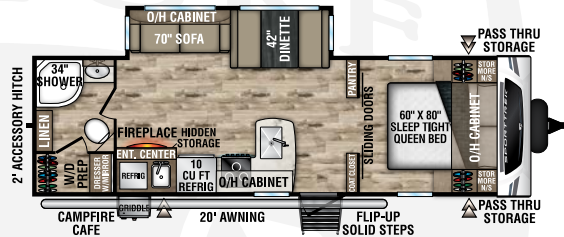

**NEW**

**ST261VBH**

UWV - TBD | Exterior Length - 30' 2" | Sleeps - TBD

**ST271VMB**

UWV - 6,610 lbs. | Exterior Length - 30' 8" | Sleeps - 6

**ST281VBH**

UWV - 6,640 lbs. | Exterior Length - 32' 2" | Sleeps - 10

## ST332VBH

UVW – 8,330 lbs. | Exterior Length – 37' 8" | Sleeps – 11

## ST333VIK

UVW – 8,870 lbs. | Exterior Length – 37' 8" | Sleeps – 11

## KING-U DINETTE OPTION

- Available on all SportTrek floorplans (N/A ST261VBH)
- Folds out to 60" x 80" Queen Bed
- IPO Dinette and Sofa

985 N 900 W | Shipshewana, IN 46565 | [www.venture-rv.com](http://www.venture-rv.com)