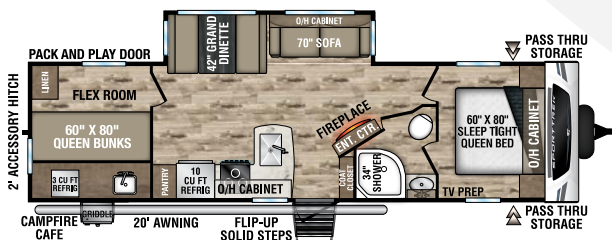

ST291VTQ

UWV - 7,160 | Exterior Length - 34' 6" | Sleeps - 10