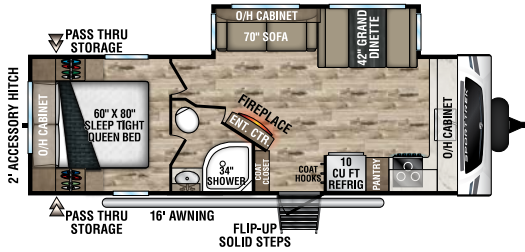

ST251VFK

UWV - 6,190 lbs. | Exterior Length - 28' 11" | Sleeps - 6