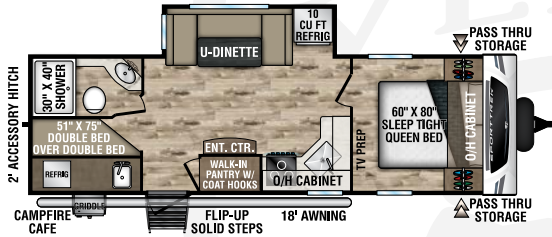

**NEW**

**ST261VBH**

UWV - TBD | Exterior Length - 30' 2" | Sleeps - TBD

**ST271VMB**

UWV - 6,610 lbs. | Exterior Length - 30' 8" | Sleeps - 6

**ST281VBH**

UWV - 6,640 lbs. | Exterior Length - 32' 2" | Sleeps - 10

## ST332VBH

UVW – 8,330 lbs. | Exterior Length – 37' 8" | Sleeps – 11

## ST333VIK

UVW – 8,870 lbs. | Exterior Length – 37' 8" | Sleeps – 11

## KING-U DINETTE OPTION

- Available on all SportTrek floorplans (N/A ST261VBH)
- Folds out to 60" x 80" Queen Bed
- IPO Dinette and Sofa

985 N 900 W | Shipshewana, IN 46565 | [www.venture-rv.com](http://www.venture-rv.com)