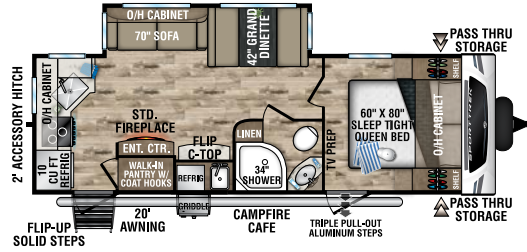

ST251VRK

UWV - 6,320 lbs. | Exterior Length - 28' 4" | Sleeps - 6