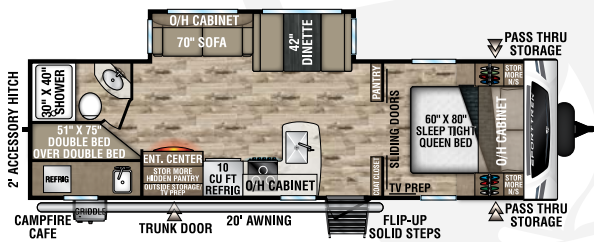

**NEW**

**ST261VBH**

UWV - TBD | Exterior Length - 30' 2" | Sleeps - TBD

**ST271VMB**

UWV - 6,610 lbs. | Exterior Length - 30' 8" | Sleeps - 6

**ST281VBH**

UWV - 6,640 lbs. | Exterior Length - 32' 2" | Sleeps - 10

## ST332VBH

UVW – 8,330 lbs. | Exterior Length – 37' 8" | Sleeps – 11

## ST333VIK

UVW – 8,870 lbs. | Exterior Length – 37' 8" | Sleeps – 11

## KING-U DINETTE OPTION

- Available on all SportTrek floorplans (N/A ST261VBH)
- Folds out to 60" x 80" Queen Bed
- IPO Dinette and Sofa

985 N 900 W | Shipshewana, IN 46565 | [www.venture-rv.com](http://www.venture-rv.com)