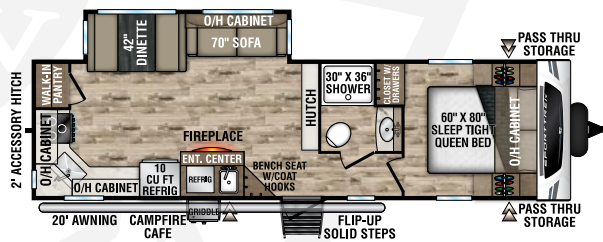

**NEW**

**ST261VBH**

UWV - TBD | Exterior Length - 30' 2" | Sleeps - TBD

**ST271VMB**

UWV - 6,610 lbs. | Exterior Length - 30' 8" | Sleeps - 6

**ST281VBH**

UWV - 6,640 lbs. | Exterior Length - 32' 2" | Sleeps - 10

## ST332VBH

UVW – 8,330 lbs. | Exterior Length – 37' 8" | Sleeps – 11

## ST333VIK

UVW – 8,870 lbs. | Exterior Length – 37' 8" | Sleeps – 11

## KING-U DINETTE OPTION

- Available on all SportTrek floorplans (N/A ST261VBH)
- Folds out to 60" x 80" Queen Bed
- IPO Dinette and Sofa

985 N 900 W | Shipshewana, IN 46565 | [www.venture-rv.com](http://www.venture-rv.com)