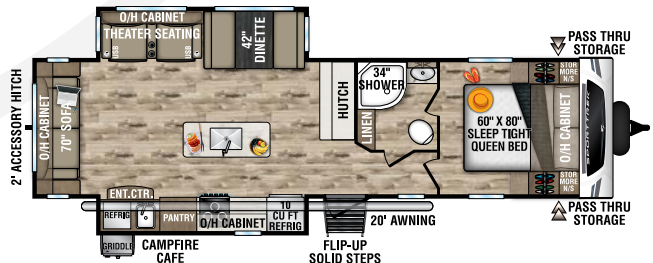

ST312VIK

UWV - 7,600 lbs. | Exterior Length - 34' 8" | Sleeps - 6