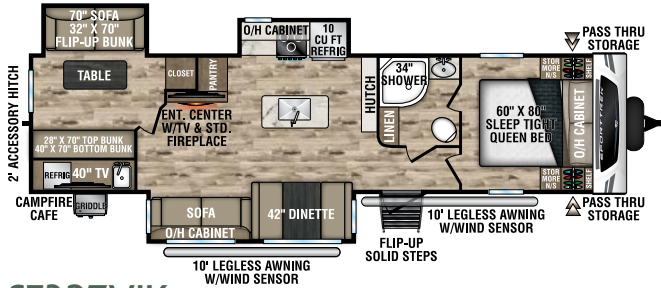

2024 SPORTTREK

ST327VIK

UVW – 8,410 lbs. | Exterior Length – 36' 1" | Sleeps – 11