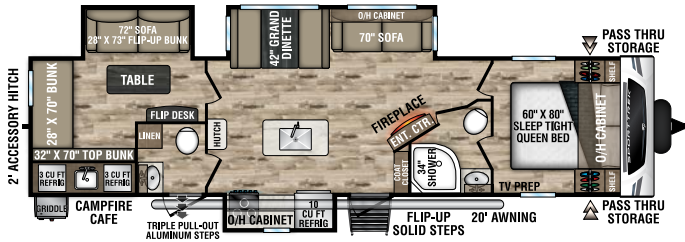

## ST332VBH

UVW – 8,330 lbs. | Exterior Length – 37' 8" | Sleeps – 11

## ST333VIK

UVW – 8,870 lbs. | Exterior Length – 37' 8" | Sleeps – 11

## KING-U DINETTE OPTION

- Available on all SportTrek floorplans (N/A ST261VBH)
- Folds out to 60" x 80" Queen Bed
- IPO Dinette and Sofa

985 N 900 W | Shipshewana, IN 46565 | [www.venture-rv.com](http://www.venture-rv.com)