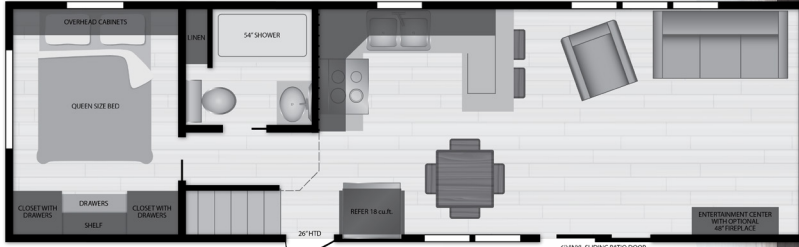

LAKESIDE 8005B — 11' x 36'

LAKESIDE 8006BA — 11' x 36'

LAKESIDE 8043K — 11' x 36'

LAKESIDE 8042 — 11' x 36'

LAKESIDE 8155 — 11' x 36'

LAKESIDE 8113 — 11' x 36'

LAKESIDE 8104BK — 11' x 36'

KROPF

LAKESIDE SERIES

STANDARD FEATURES:

- ◆ Laminate/Self Edge Countertops
- ◆ 54" One Piece Fiberglass Shower
- ◆ Stone/Tile Backsplash
- ◆ Residential 18cu.ft. Refrigerator
- ◆ Mini Blinds
- ◆ Queen Size Bed