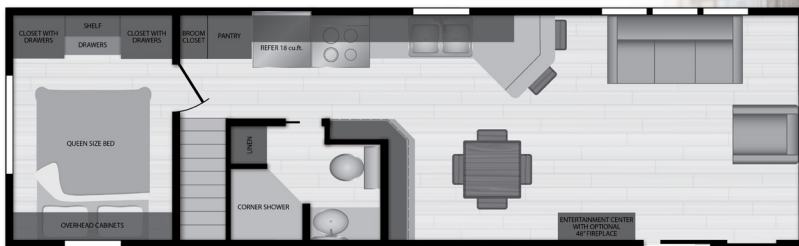

LAKESIDE 8005B — 11' x 36'

LAKESIDE 8006BA — 11' x 36'

LAKESIDE 8043K — 11' x 36'

LAKESIDE 8042 — 11' x 36'

LAKESIDE 8155 — 11' x 36'

LAKESIDE 8113 — 11' x 36'

LAKESIDE 8104BK — 11' x 36'

KROPF

LAKESIDE SERIES

STANDARD FEATURES:

- ◆ Laminate/Self Edge Countertops
- ◆ 54" One Piece Fiberglass Shower
- ◆ Stone/Tile Backsplash
- ◆ Residential 18cu.ft. Refrigerator
- ◆ Mini Blinds
- ◆ Queen Size Bed