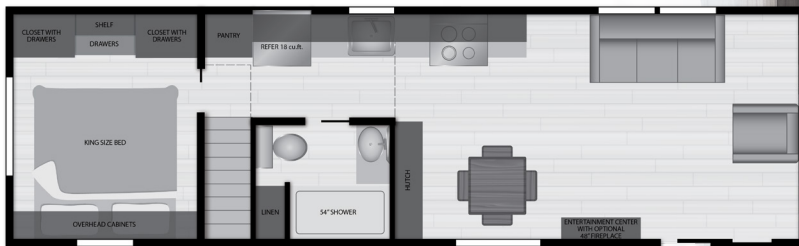

PRACTICAL FUNCTIONALITY

With a wonderful set of standard features and so many finishes to choose from, you will hardly believe the Lakeside Series is Kropp's entry-level park model. Styled for practical functionality, our Lakeside Series meets all your comfort needs.

LAKESIDE 8005B — 11' x 36'

LAKESIDE 8006BA — 11' x 36'

LAKESIDE 8043K — 11' x 36'

LAKESIDE 8042 — 11' x 36'

LAKESIDE 8155 — 11' x 36'

LAKESIDE 8113 — 11' x 36'

LAKESIDE 8104BK — 11' x 36'

KROPF

LAKESIDE SERIES

STANDARD FEATURES:

- ◆ Laminate/Self Edge Countertops
- ◆ 54" One Piece Fiberglass Shower
- ◆ Stone/Tile Backsplash
- ◆ Residential 18cu.ft. Refrigerator
- ◆ Mini Blinds
- ◆ Queen Size Bed