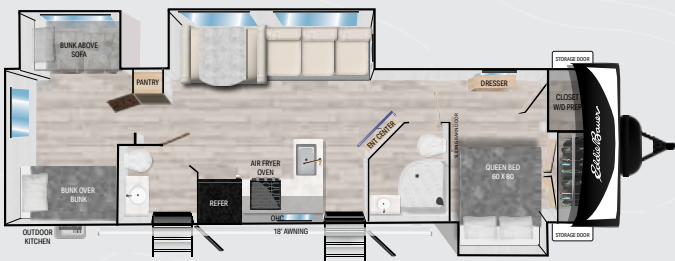

31FK

LENGTH TBD | HEIGHT 11'2" | SLEEP CAPACITY 5-6
 HITCH TBD | DRY TBD | GVWR TBD

33FK

LENGTH 37'3/4" | HEIGHT 11'2" | SLEEP CAPACITY 5-6
 HITCH 1,262 LBS | DRY 7,940 LBS | GVWR 11,462 LBS

34BHS

LENGTH 38'5/4" | HEIGHT 11'2" | SLEEP CAPACITY 7-8
 HITCH 1,102 LBS | DRY 8,824 LBS | GVWR 11,302 LBS