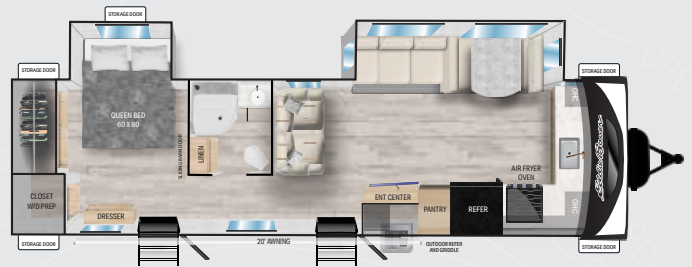

31FK

LENGTH TBD | HEIGHT 11'2" | SLEEP CAPACITY 5-6
 HITCH TBD | DRY TBD | GVWR TBD

33FK

LENGTH 37'3/4" | HEIGHT 11'2" | SLEEP CAPACITY 5-6
 HITCH 1,262 LBS | DRY 7,940 LBS | GVWR 11,462 LBS

34BHS

LENGTH 38'5/4" | HEIGHT 11'2" | SLEEP CAPACITY 7-8
 HITCH 1,102 LBS | DRY 8,824 LBS | GVWR 11,302 LBS