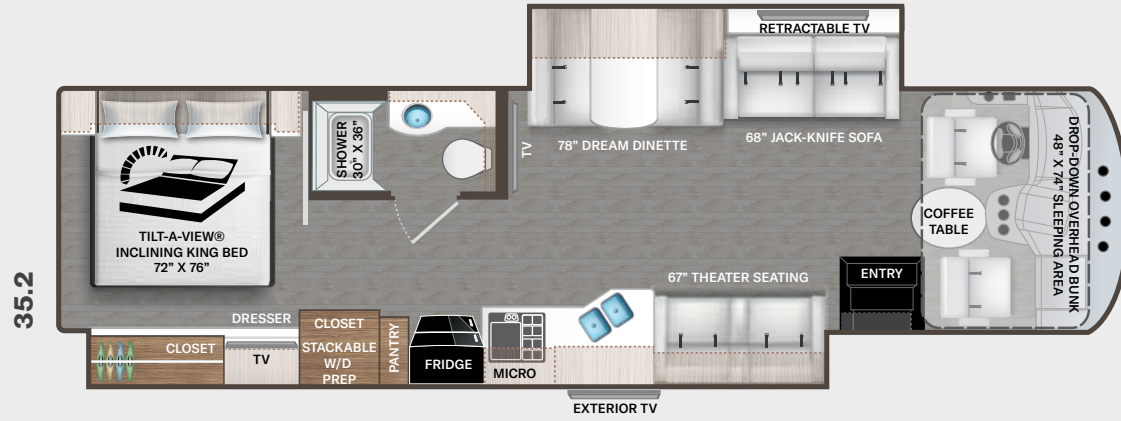

Exteriors and Floor Plans

MEMPHIS BLUES

SAMBA RED

VAPOR WAVE

Use your phone's camera to find out more information. Just scan the code!

MIRAMAR®

Interiors

CABINETRY

INTERIOR

- Rubber Tread Entry Steps with Lighted Step Well
- Residential Vinyl Flooring
- 84" Interior Ceiling Height
- Soft Vinyl Ceiling
- LED Lighting
- Ceiling Ducted Air Conditioning System
- Solid Wood Flat Panel Cabinet Doors & Nickel Finish Hardware
- Soft Closing, Full Extension Ball-Bearing Metal Drawer Guides
- Leatherette Dream Dinette® Booth with Cup Holders
- Single Child Safety Tether in Dream Dinette® Booth
- Leatherette Home Theater Seating (35.2)
- Leatherette Sofa Bed
- Lambrequin Window Treatments
- Window Privacy Roller Shades

ENTERTAINMENT

- Retractable 50" LED Smart TV in Living Area (35.2)
- 39" LED Smart TV in Living Area (35.2 & 36.1)
- 39" LED Smart TV on Always-in-View™ TV Slide System with Side-Hinging Feature (37.1)
- 32" LED TV in Bedroom
- Exterior 40" LED TV on Swivel Bracket with Bluetooth® Soundbar & Radio
- Tablet Holder and USB Charge Ports in Bunk Beds (37.1)
- USB Charging Ports - Bedroom & Living Area
- Cable TV & CAT6 Video Distribution
- Digital TV Antenna
- Satellite Mounting Backer in Roof
- Winegard® Connect™ 2.0 WiFi / 4G / TV Antenna