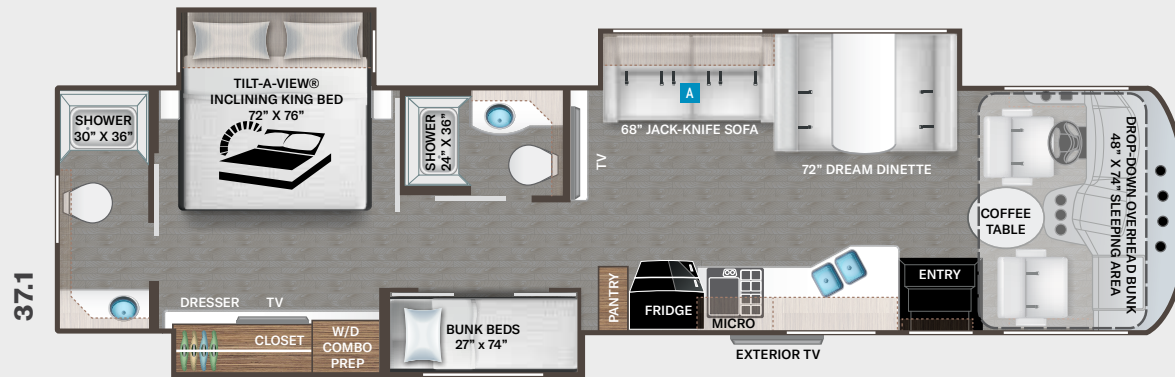

Exteriors and Floor Plans

MEMPHIS BLUES

SAMBA RED

VAPOR WAVE

Use your phone's camera to find out more information. Just scan the code!

MIRAMAR®

Interiors

CABINETRY

INTERIOR

- Rubber Tread Entry Steps with Lighted Step Well
- Residential Vinyl Flooring
- 84" Interior Ceiling Height
- Soft Vinyl Ceiling
- LED Lighting
- Ceiling Ducted Air Conditioning System
- Solid Wood Flat Panel Cabinet Doors & Nickel Finish Hardware
- Soft Closing, Full Extension Ball-Bearing Metal Drawer Guides
- Leatherette Dream Dinette® Booth with Cup Holders
- Single Child Safety Tether in Dream Dinette® Booth
- Leatherette Home Theater Seating (35.2)
- Leatherette Sofa Bed
- Lambrequin Window Treatments
- Window Privacy Roller Shades