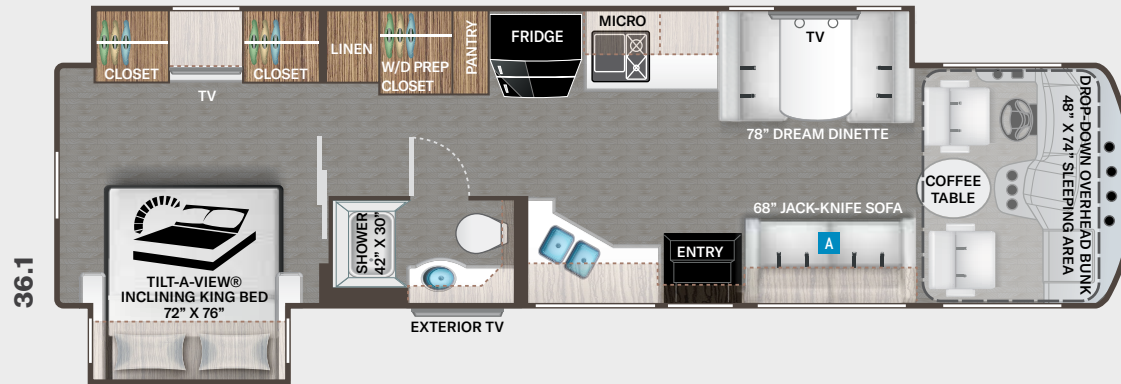

Exteriors and Floor Plans

MEMPHIS BLUES

SAMBA RED

VAPOR WAVE

Use your phone's camera to find out more information. Just scan the code!

MIRAMAR®

Interiors

CABINETRY

OPTIONAL

Option Available on Select Floor Plans:

OPTIONAL THEATER SEATING

Featured Highlights

CONSTRUCTION & EXTERIOR

- Ford® F-53 Chassis - 7.3L V8 Engine, 335HP, 468 lb.-ft. Torque - TorqShift® 6-Speed Automatic Transmission with Overdrive
- Premium One-Piece TPO Roof
- One-Piece Fiberglass Front & Rear Caps
- Full-Body Paint with Gel Coated Sidewalls
- Automatic Leveling Jacks with Touchpad Controls
- Power Patio Awning with Integrated LED Lighting
- Power Entry Door Awning (35.2)
- Slideout Room Topper Awning(s)
- Basement Pass-Through Storage
- Rotocast Storage Compartments
- Side-Hinged Aluminum Compartment Doors
- Pet-Link™ Multi-Purpose Tie-Down
- Roof Ladder
- Electric Entry Steps
- Frameless Windows
- 8,000-lb. Trailer Hitch with 7-pin Round Connector

INTERIOR

- Rubber Tread Entry Steps with Lighted Step Well
- Residential Vinyl Flooring
- 84" Interior Ceiling Height
- Soft Vinyl Ceiling
- LED Lighting
- Ceiling Ducted Air Conditioning System
- Solid Wood Flat Panel Cabinet Doors & Nickel Finish Hardware
- Soft Closing, Full Extension Ball-Bearing Metal Drawer Guides
- Leatherette Dream Dinette® Booth with Cup Holders
- Single Child Safety Tether in Dream Dinette® Booth
- Leatherette Home Theater Seating (35.2)
- Leatherette Sofa Bed
- Lambrequin Window Treatments
- Window Privacy Roller Shades