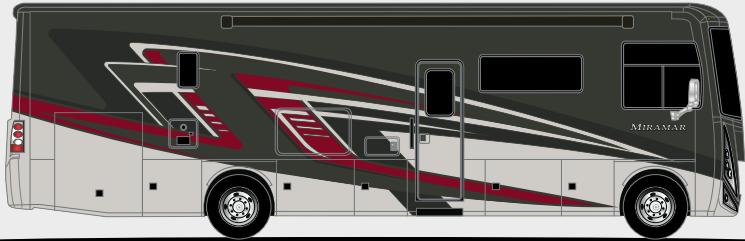

Exteriors and Floor Plans

MEMPHIS BLUES

SAMBA RED

VAPOR WAVE

Use your phone's camera to find out more information. Just scan the code!

MIRAMAR®

Interiors

CABINETRY