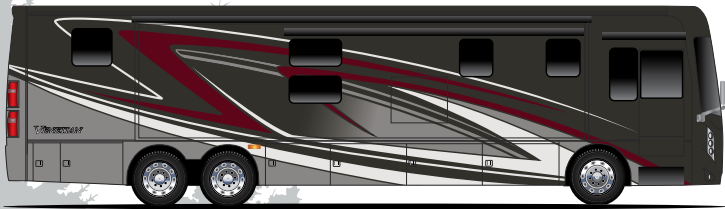

GLACIER BAY

HIGHLAND RIDGE

VANCOUVER

WHITE MOUNTAIN

Options Available on
Select Floor Plans:

VENETIAN®

Featured Highlights

CONSTRUCTION & EXTERIOR

- 10,000-lb. Trailer Hitch with 7-pin Round Connector (R40)
- 15,000-lb. Trailer Hitch with 7-pin Round Connector (B42& F42)

AUTOMOTIVE & COCKPIT

- 15" Touchscreen AM/FM Dash Radio with Bluetooth®, Garmin® RV GPS Navigation, Back-Up Monitor and SiriusXM® Ready
- Upgraded Dash Audio with Premium 6.5" Coax Speakers & Powered Subwoofer
- Chrome Heated/Power Mirrors with Integrated Side View Cameras
- Push Button Start
- Leatherette Reclining/Swivel Power Adjustable Captain's Chairs with Lumbar Support (Passenger Seat has Electric Footrest)
- Driver & Passenger Overhead Storage Cabinetry
- Remote Entry Lock
- 30" Wide Entry Door
- Emergency Engine Start Switch
- Power Solar & Privacy Shades on Windshield
- Manual Solar & Privacy Shades on Side Windows
- Solid Surface Entry Steps with Electric Step Cover
- 295/80R 22.5" Radial Tires with Aluminum Wheels
- Power Drop-Down Hide-Away Overhead Bunk with Cotton Cloud™ Mattress