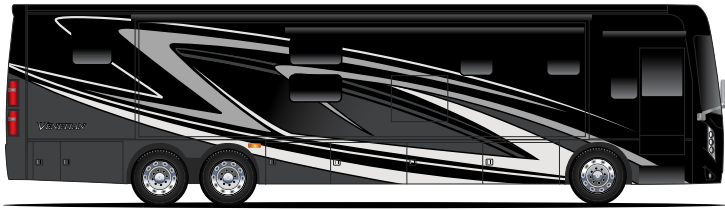

GLACIER BAY

HIGHLAND RIDGE

VANCOUVER

WHITE MOUNTAIN

Options Available on
Select Floor Plans:

VENETIAN®

Featured Highlights

CONSTRUCTION & EXTERIOR

- 10,000-lb. Trailer Hitch with 7-pin Round Connector (R40)
- 15,000-lb. Trailer Hitch with 7-pin Round Connector (B42& F42)

AUTOMOTIVE & COCKPIT

- 15" Touchscreen AM/FM Dash Radio with Bluetooth®, Garmin® RV GPS Navigation, Back-Up Monitor and SiriusXM® Ready
- Upgraded Dash Audio with Premium 6.5" Coax Speakers & Powered Subwoofer
- Chrome Heated/Power Mirrors with Integrated Side View Cameras
- Push Button Start
- Leatherette Reclining/Swivel Power Adjustable Captain's Chairs with Lumbar Support (Passenger Seat has Electric Footrest)
- Driver & Passenger Overhead Storage Cabinetry
- Remote Entry Lock
- 30" Wide Entry Door
- Emergency Engine Start Switch
- Power Solar & Privacy Shades on Windshield
- Manual Solar & Privacy Shades on Side Windows
- Solid Surface Entry Steps with Electric Step Cover
- 295/80R 22.5" Radial Tires with Aluminum Wheels
- Power Drop-Down Hide-Away Overhead Bunk with Cotton Cloud™ Mattress