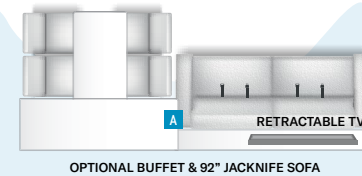

GLACIER BAY

HIGHLAND RIDGE

VANCOUVER

WHITE MOUNTAIN

Options Available on
Select Floor Plans:

VENETIAN®

Featured Highlights

CONSTRUCTION & EXTERIOR