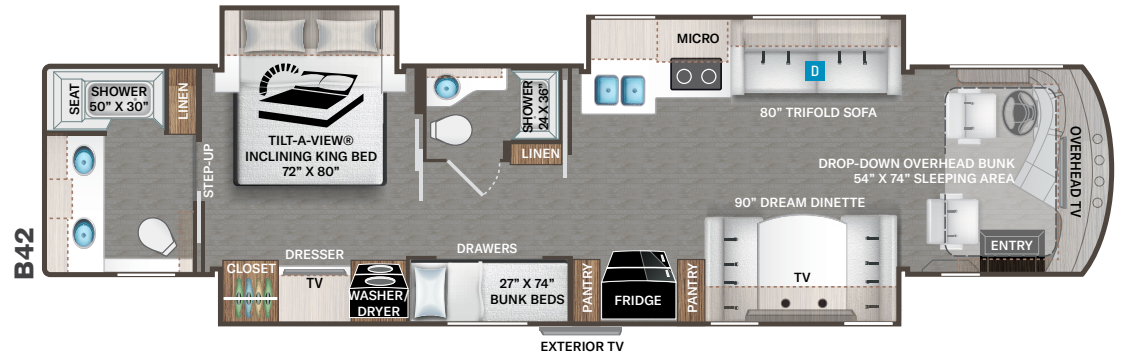

Options Available on
Select Floor Plans:

VENETIAN®