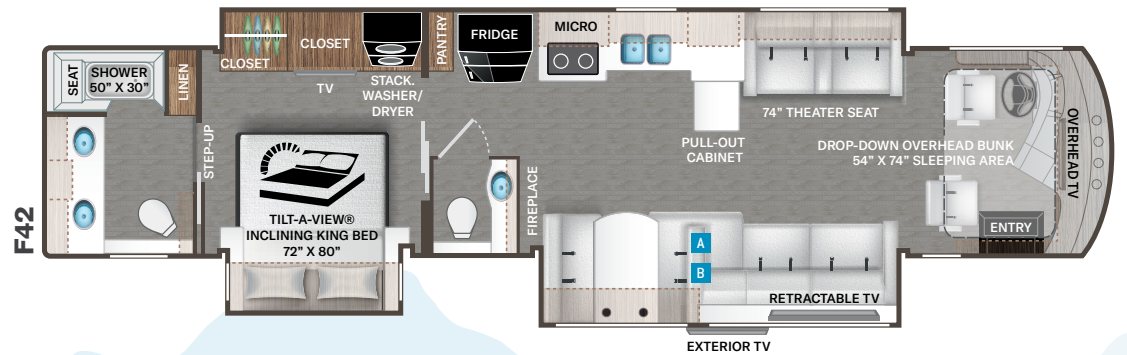

Options Available on
Select Floor Plans:

VENETIAN®