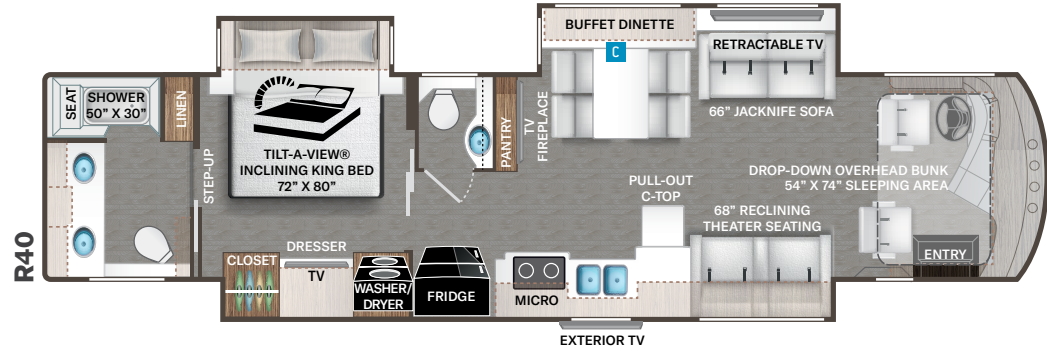

Options Available on
Select Floor Plans:

VENETIAN®