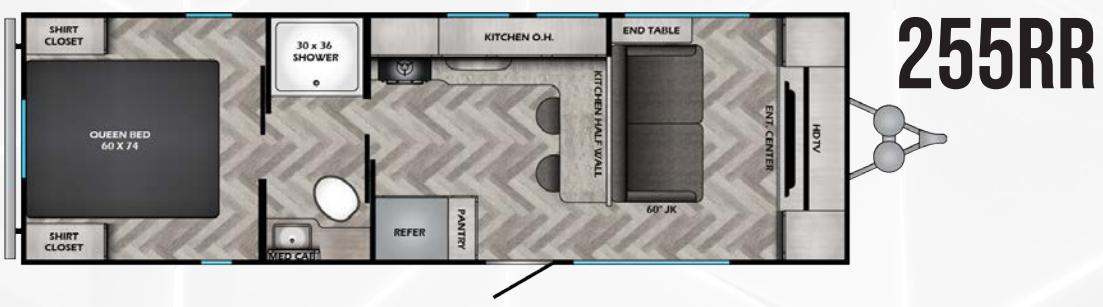

CROSSROADS

Recreational Vehicles