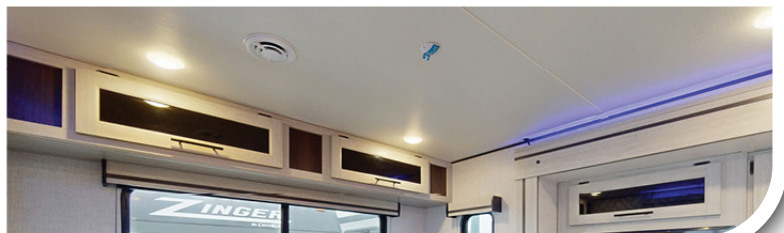

FUN TIME **GRANITE GRAY**

FLOORING

COUNTERTOPS