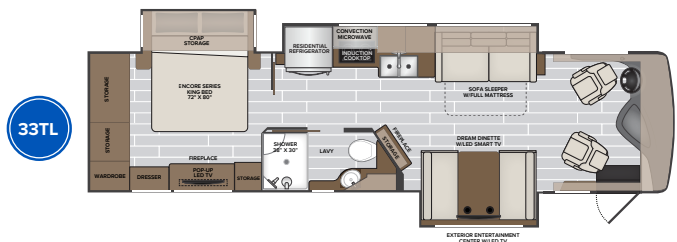

AVAILABLE OPTIONS

- Stackable Washer & Dryer
- Power Theater Seating
- Hide-A-Loft™ Electric Drop Down Bed
- Roof Vent Rain Covers
- Central Vacuum System
- Dual 15M BTU A/C
- Power Shore Cord Reel
- 1st Full Bay, 90" Slide Out Tray
- Connectivity Package: (WiFiRanger™ Sky4 Pro Pack w/LTE, 300W Solar Panel & Cellular Booster)
- Safety Awareness Package:
- Mobileye® (Forward Collision Warning, Lane Departure Warning, Headway/Following Time, Pedestrian/Cyclist Collision Warning, and Speed Limit Indicator) and Interior Safe-T-View
- King® Universal Satellite System

TO LOCATE A DEALER NEAR YOU VISIT OUR WEBSITE AT HOLIDAYRAMBLER.COM