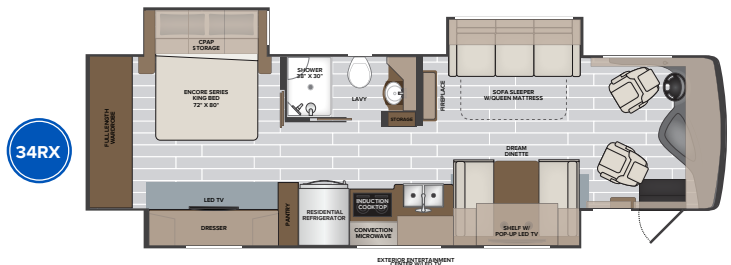

AVAILABLE OPTIONS

- Stackable Washer & Dryer
- Power Theater Seating
- Hide-A-Loft™ Electric Drop Down Bed
- Roof Vent Rain Covers
- Central Vacuum System
- Dual 15M BTU A/C
- Power Shore Cord Reel
- 1st Full Bay, 90" Slide Out Tray
- Connectivity Package: (WiFiRanger™ Sky4 Pro Pack w/LTE, 300W Solar Panel & Cellular Booster)
- Safety Awareness Package:
- Mobileye® (Forward Collision Warning, Lane Departure Warning, Headway/Following Time, Pedestrian/Cyclist Collision Warning, and Speed Limit Indicator) and Interior Safe-T-View
- King® Universal Satellite System

TO LOCATE A DEALER NEAR YOU VISIT OUR WEBSITE AT HOLIDAYRAMBLER.COM