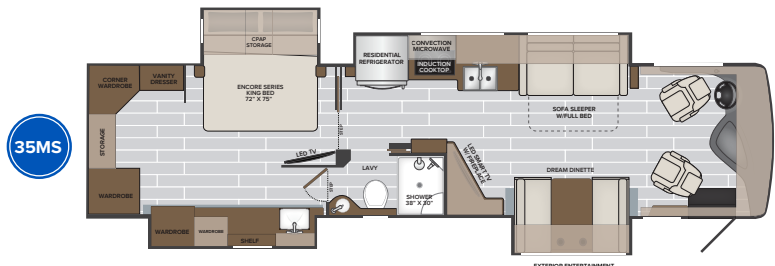

AVAILABLE OPTIONS

- Stackable Washer & Dryer
- Power Theater Seating
- Hide-A-Loft™ Electric Drop Down Bed
- Roof Vent Rain Covers
- Central Vacuum System
- Dual 15M BTU A/C
- Power Shore Cord Reel
- 1st Full Bay, 90" Slide Out Tray
- Connectivity Package: (WiFiRanger™ Sky4 Pro Pack w/LTE, 300W Solar Panel & Cellular Booster)
- Safety Awareness Package:
- Mobileye® (Forward Collision Warning, Lane Departure Warning, Headway/Following Time, Pedestrian/Cyclist Collision Warning, and Speed Limit Indicator) and Interior Safe-T-View
- King® Universal Satellite System

TO LOCATE A DEALER NEAR YOU VISIT OUR WEBSITE AT HOLIDAYRAMBLER.COM