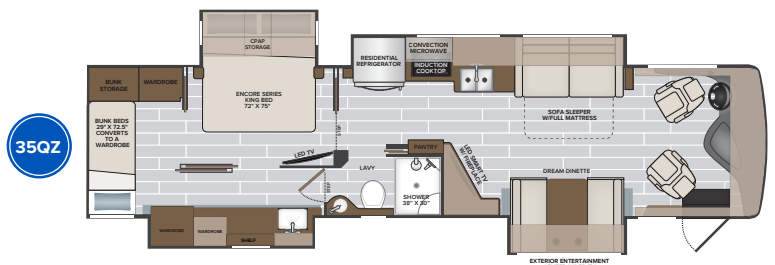

AVAILABLE OPTIONS

- Stackable Washer & Dryer
- Power Theater Seating
- Hide-A-Loft™ Electric Drop Down Bed
- Roof Vent Rain Covers
- Central Vacuum System
- Dual 15M BTU A/C
- Power Shore Cord Reel
- 1st Full Bay, 90" Slide Out Tray
- Connectivity Package: (WiFiRanger™ Sky4 Pro Pack w/LTE, 300W Solar Panel & Cellular Booster)
- Safety Awareness Package:
- Mobileye® (Forward Collision Warning, Lane Departure Warning, Headway/Following Time, Pedestrian/Cyclist Collision Warning, and Speed Limit Indicator) and Interior Safe-T-View
- King® Universal Satellite System

TO LOCATE A DEALER NEAR YOU VISIT OUR WEBSITE AT HOLIDAYRAMBLER.COM