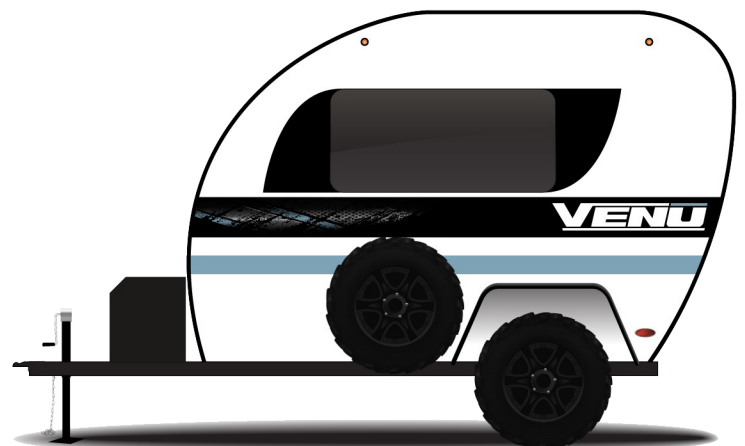

Options Include

- VENÜ Lifestyle Package (Mandatory)
- 15K BTU Basement A/C w/Heat Pump
- Off-Road Package
  - ST235/75R15 Off-Road Tires
  - Heavy-Duty/Walk-On Fenders
  - Roof Rack System - (2) Crossbars (200# Cap)
  - (2) 12V Power Ports @ Roof Rack w/Switches
- 4' 7" Rear Awning w/Bracket
- 3.5 Cubic Ft 12V Refer w/Overhead Cabinet
- 32" 12V TV w/Locking Swivel & HD Antenna
- 12V Lithium Battery 100aH (Max of 3)

Dry Weight	TBD
Tongue Weight	TBD
GVWR	3500 lbs
Overall Length	166" (13' 10")
Overall Height*	104" (8' 8")
Interior Height	70"
Interior Width*	69-1/2" (5' 9-1/2")
Fresh Water	21 Gallons
Bed Size	80" X 48"

* Height to Top of Roof Rack