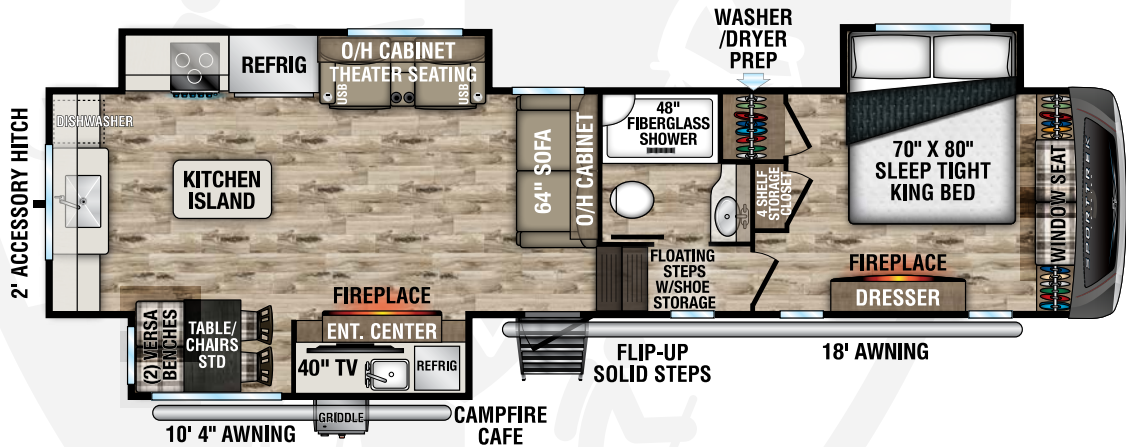

UVW - 11,210
Exterior Length - 37'
Sleeps - 4

NEW

STTF353VRK

UVW - TBD
Exterior Length - 37'
Sleeps - 4

NEW

STT354VBH

UVW - TBD
Exterior Length - TBD
Sleeps - TBD

EXTERIOR

INTERIOR

5/8" Tongue and Groove Plywood Floors
Blackout Roller Shades
2x 5,000 BTU Fireplaces (1-Livingroom and 1-Bedroom)
Decorative Crown Molding
Solid Hardwood Cabinet Doors/ Drawers, Heirloom Maple and Antique White w/Glazing
Steel Trimmed Entry Door w/Venture Header
Dinette Table w/2-Chairs with Seat Storage and 2-Versa Benches

BEDROOM FEATURES

Maximum Storage Design 4-closets
2-Blanket Storage Areas and 1-Dresser w/Hidden Storage
Serta 70"x 80" King Mattress w/Under The Bed Storage
Cushioned Window Seat with Storage
Western Pine Board Decorative Accent Walls
CPAP Sized Shelf w/110 Outlet
Cable TV and Satellite Ready
WIFI Prep

BATHROOM FEATURES

30"x48" Residential Fiberglass Shower w/Shelf, Seat and Glass Door
Sky Light
Motion Activated Lighting
Porcelain Foot Flush Toilet
Towel Rack
Residential Sized Medicine Cabinet

WEATHER SHIELD