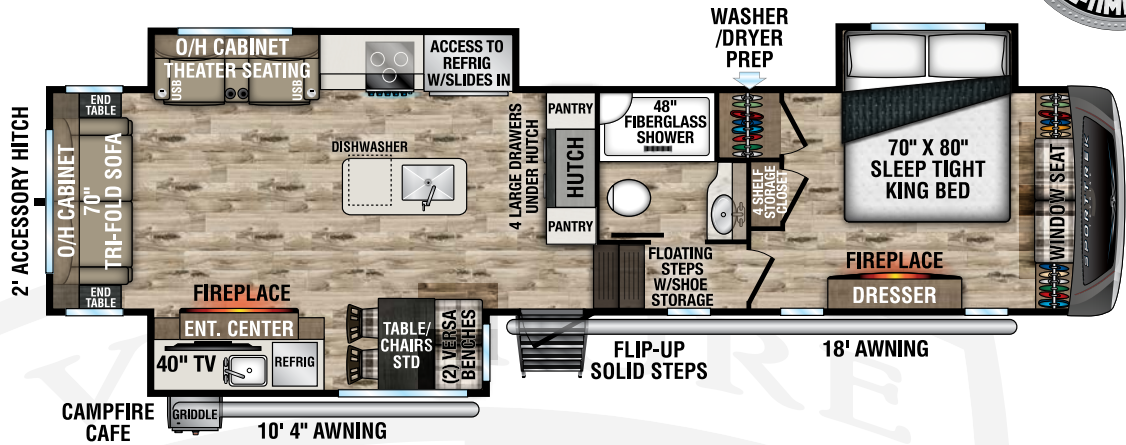

UVW - 11,210
Exterior Length - 37'
Sleeps - 4

NEW

STTF353VRK

UVW - TBD
Exterior Length - 37'
Sleeps - 4

NEW

STT354VBH

UVW - TBD
Exterior Length - TBD
Sleeps - TBD

EXTERIOR

INTERIOR

5/8" Tongue and Groove Plywood Floors
Blackout Roller Shades
2x 5,000 BTU Fireplaces (1-Livingroom and 1-Bedroom)
Decorative Crown Molding
Solid Hardwood Cabinet Doors/ Drawers, Heirloom Maple and Antique White w/Glazing
Steel Trimmed Entry Door w/Venture Header
Dinette Table w/2-Chairs with Seat Storage and 2-Versa Benches

BEDROOM FEATURES

Maximum Storage Design 4-closets
2-Blanket Storage Areas and 1-Dresser w/Hidden Storage
Serta 70"x 80" King Mattress w/Under The Bed Storage
Cushioned Window Seat with Storage
Western Pine Board Decorative Accent Walls
CPAP Sized Shelf w/110 Outlet
Cable TV and Satellite Ready
WIFI Prep

BATHROOM FEATURES

30"x48" Residential Fiberglass Shower w/Shelf, Seat and Glass Door
Sky Light
Motion Activated Lighting
Porcelain Foot Flush Toilet
Towel Rack
Residential Sized Medicine Cabinet

WEATHER SHIELD