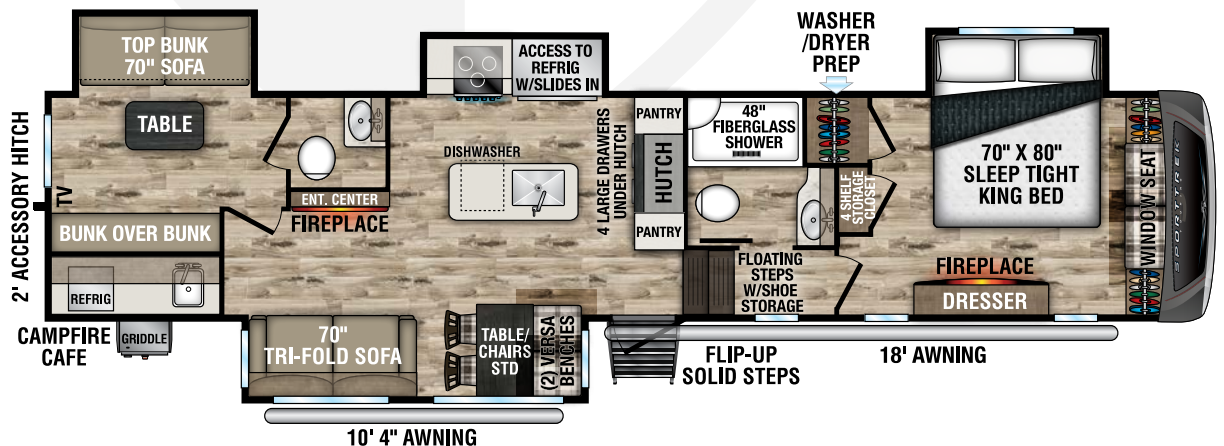

UVW - 11,210
Exterior Length - 37'
Sleeps - 4

NEW

STTF353VRK

UVW - TBD
Exterior Length - 37'
Sleeps - 4

NEW

STT354VBH

UVW - TBD
Exterior Length - TBD
Sleeps - TBD

EXTERIOR

INTERIOR

5/8" Tongue and Groove Plywood Floors
Blackout Roller Shades
2x 5,000 BTU Fireplaces (1-Livingroom and 1-Bedroom)
Decorative Crown Molding
Solid Hardwood Cabinet Doors/ Drawers, Heirloom Maple and Antique White w/Glazing
Steel Trimmed Entry Door w/Venture Header
Dinette Table w/2-Chairs with Seat Storage and 2-Versa Benches

BEDROOM FEATURES

Maximum Storage Design 4-closets
2-Blanket Storage Areas and 1-Dresser w/Hidden Storage
Serta 70"x 80" King Mattress w/Under The Bed Storage
Cushioned Window Seat with Storage
Western Pine Board Decorative Accent Walls
CPAP Sized Shelf w/110 Outlet
Cable TV and Satellite Ready
WIFI Prep

BATHROOM FEATURES

30"x48" Residential Fiberglass Shower w/Shelf, Seat and Glass Door
Sky Light
Motion Activated Lighting
Porcelain Foot Flush Toilet
Towel Rack
Residential Sized Medicine Cabinet

WEATHER SHIELD