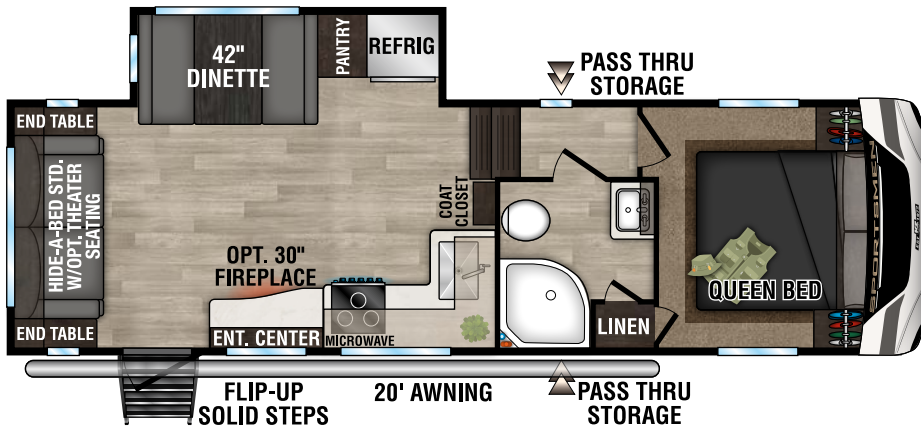

RECREATIONAL
VEHICLES

SPORTSMEN

FIFTH WHEELS

231RK U VW - 6,340 | Exterior Length - 24' 10" | Sleeps - 5

251RL U VW - 7,170 | Exterior Length - 29' 4" | Sleeps - 5

292BHK U VW - 8,390 | Exterior Length - 34' 10" | Sleeps - 9

2024 SPORTSMEN FIFTH WHEELS

302BHK UVW - 9,030 | Exterior Length - 35' 9" | Sleeps - 10

303MB UVW - 8,720 | Exterior Length - 34' 2" | Sleeps - 7

303RL UVW - 8,750 | Exterior Length - 34' 2" | Sleeps - 5