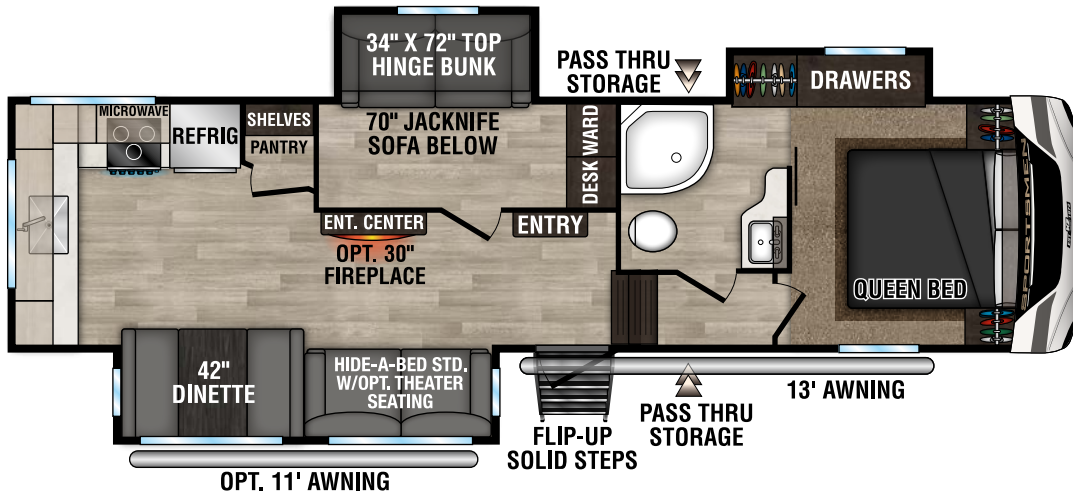

RECREATIONAL
VEHICLES

SPORTSMEN

FIFTH WHEELS

231RK U VW - 6,340 | Exterior Length - 24' 10" | Sleeps - 5

251RL U VW - 7,170 | Exterior Length - 29' 4" | Sleeps - 5

292BHK U VW - 8,390 | Exterior Length - 34' 10" | Sleeps - 9

2024 SPORTSMEN FIFTH WHEELS

302BHK UVW - 9,030 | Exterior Length - 35' 9" | Sleeps - 10

303MB UVW - 8,720 | Exterior Length - 34' 2" | Sleeps - 7

303RL UVW - 8,750 | Exterior Length - 34' 2" | Sleeps - 5