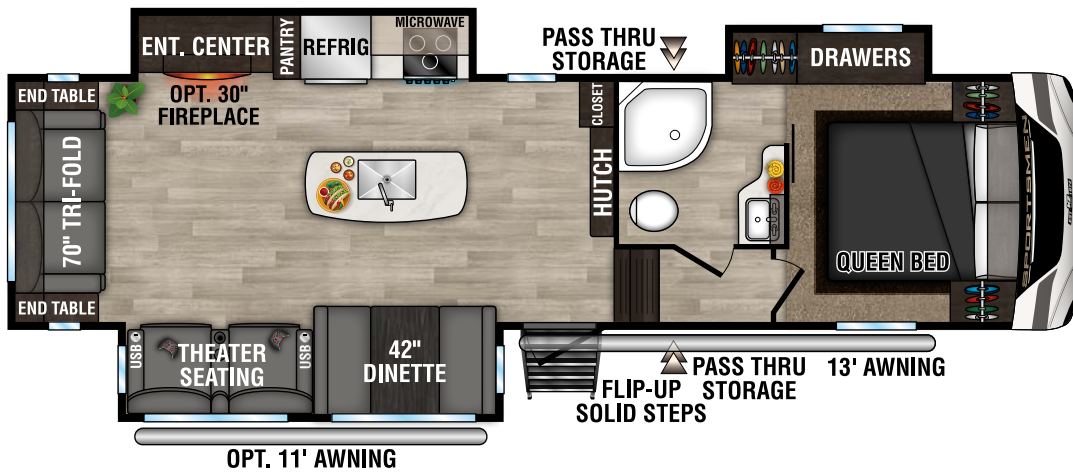

2024 SPORTSMEN FIFTH WHEELS

302BHK UVW - 9,030 | Exterior Length - 35' 9" | Sleeps - 10

303MB UVW - 8,720 | Exterior Length - 34' 2" | Sleeps - 7

303RL UVW - 8,750 | Exterior Length - 34' 2" | Sleeps - 5