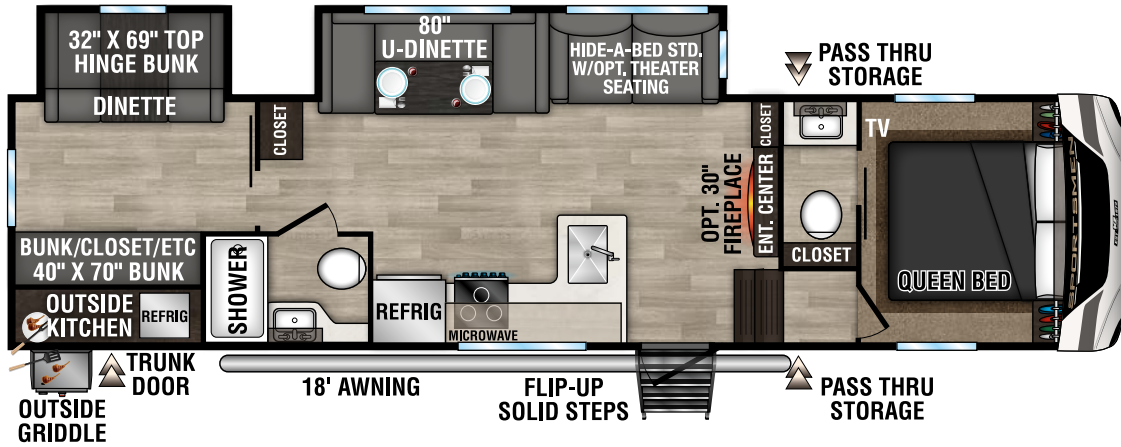

RECREATIONAL
VEHICLES

SPORTSMEN

FIFTH WHEELS

231RK U VW - 6,340 | Exterior Length - 24' 10" | Sleeps - 5

251RL U VW - 7,170 | Exterior Length - 29' 4" | Sleeps - 5

292BHK U VW - 8,390 | Exterior Length - 34' 10" | Sleeps - 9

2024 SPORTSMEN FIFTH WHEELS

302BHK UVW - 9,030 | Exterior Length - 35' 9" | Sleeps - 10

303MB UVW - 8,720 | Exterior Length - 34' 2" | Sleeps - 7

303RL UVW - 8,750 | Exterior Length - 34' 2" | Sleeps - 5