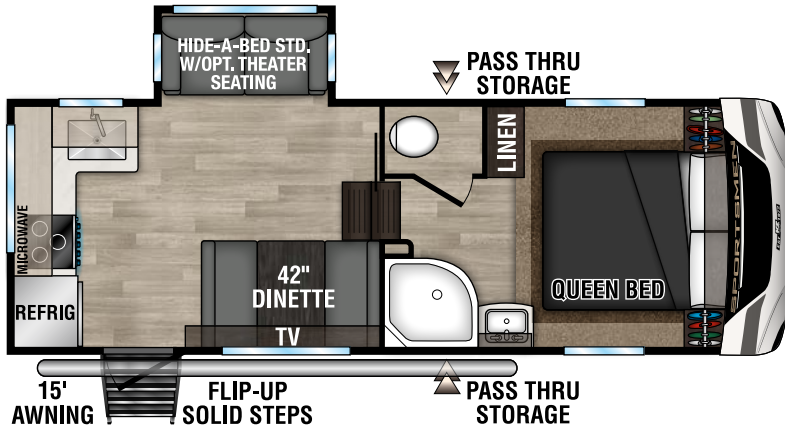

RECREATIONAL
VEHICLES

SPORTSMEN

FIFTH WHEELS

231RK U VW - 6,340 | Exterior Length - 24' 10" | Sleeps - 5

251RL U VW - 7,170 | Exterior Length - 29' 4" | Sleeps - 5

292BHK U VW - 8,390 | Exterior Length - 34' 10" | Sleeps - 9

2024 SPORTSMEN FIFTH WHEELS

302BHK UVW - 9,030 | Exterior Length - 35' 9" | Sleeps - 10

303MB UVW - 8,720 | Exterior Length - 34' 2" | Sleeps - 7

303RL UVW - 8,750 | Exterior Length - 34' 2" | Sleeps - 5