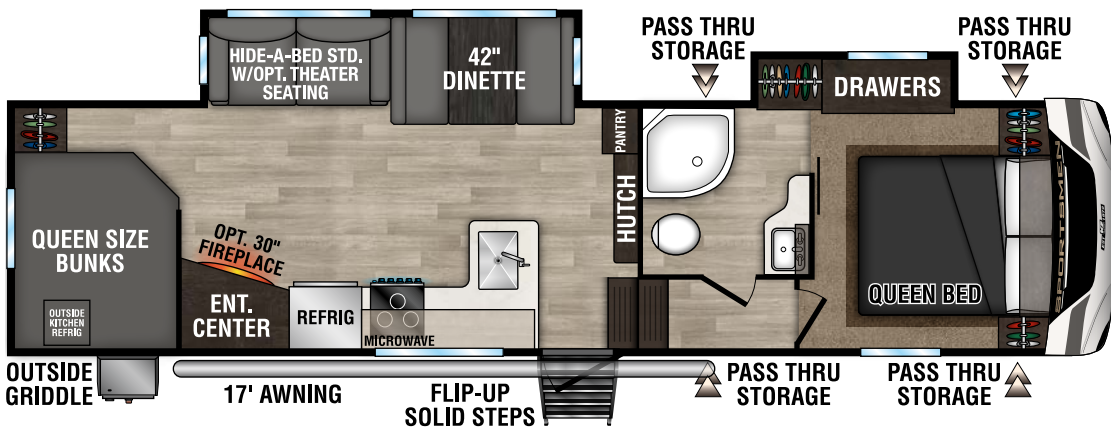

RECREATIONAL
VEHICLES

SPORTSMEN

FIFTH WHEELS

231RK U VW - 6,340 | Exterior Length - 24' 10" | Sleeps - 5

251RL U VW - 7,170 | Exterior Length - 29' 4" | Sleeps - 5

292BHK U VW - 8,390 | Exterior Length - 34' 10" | Sleeps - 9

2024 SPORTSMEN FIFTH WHEELS

302BHK UVW - 9,030 | Exterior Length - 35' 9" | Sleeps - 10

303MB UVW - 8,720 | Exterior Length - 34' 2" | Sleeps - 7

303RL UVW - 8,750 | Exterior Length - 34' 2" | Sleeps - 5