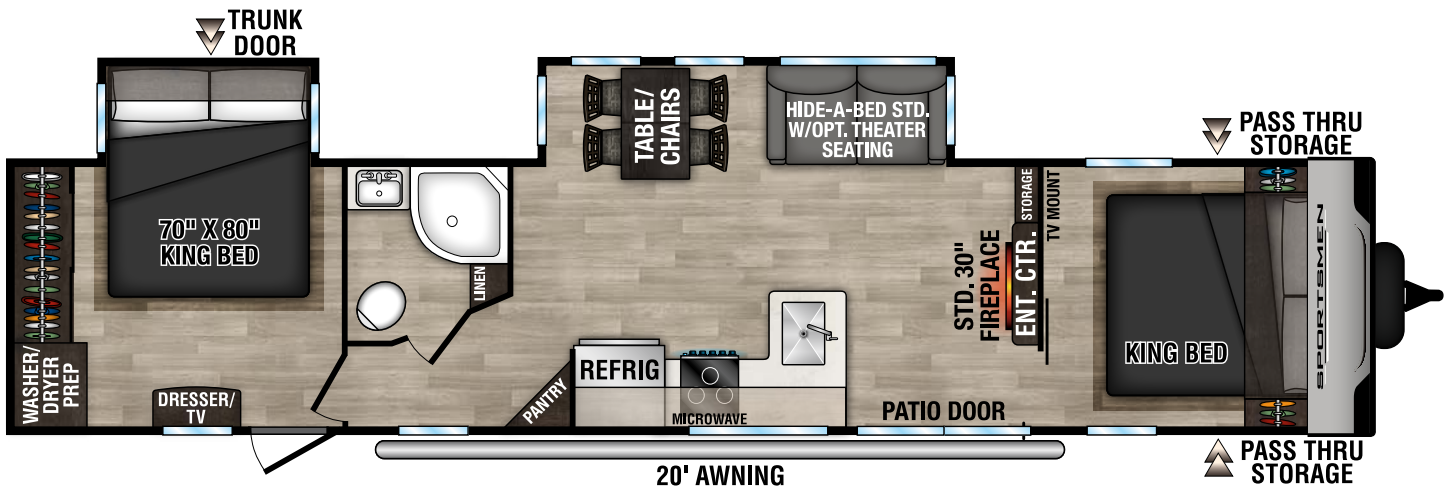

# SPORTSMEN

DESTINATION TRAILERS

362BH UVV - 8,400 | Exterior Length - 40' 9" | Sleeps - 10

362DB UVV - 8,460 | Exterior Length - 40' 9" | Sleeps - 6