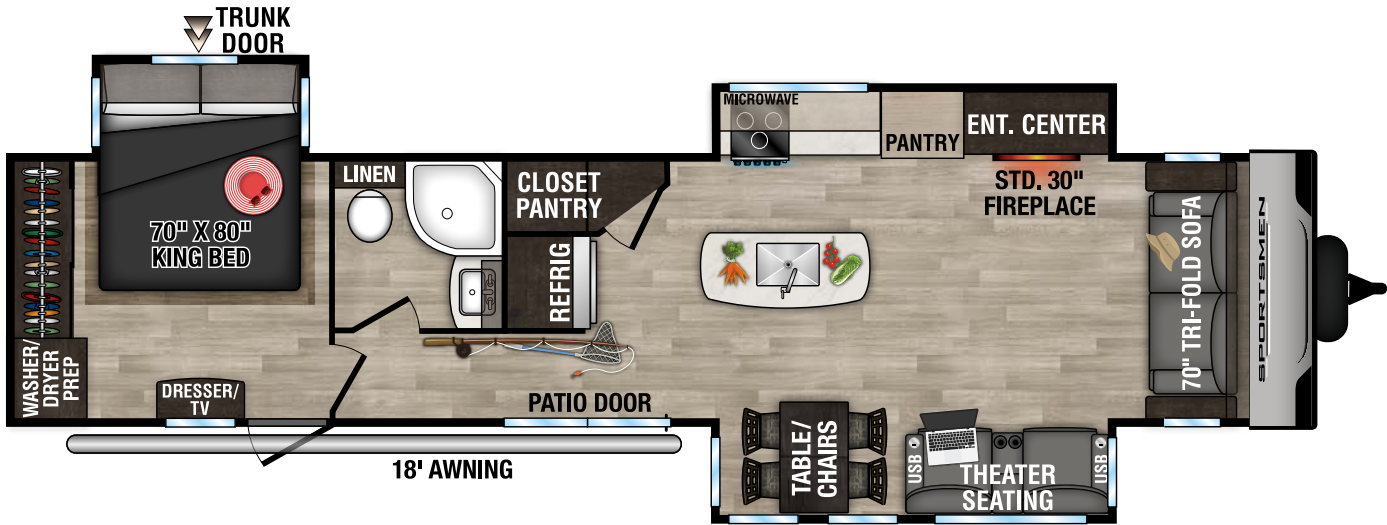

2024 SPORTSMEN DESTINATION TRAILERS

Sportsmen Destination

KZ RECREATIONAL VEHICLES

985 N 900 W SHIPSEWANA, IN 46565

E: KZ@KZ-RV.COM

WWW.KZ-RV.COM

Due to continual research and advances, manufacturer reserves the right to change specifications, design, price and equipment without notice, and assumes no responsibility for any error in this literature. Some items shown are not included as standard or optional equipment. ©2023KZ | 08/25/23 | 1.5M

Dealer: