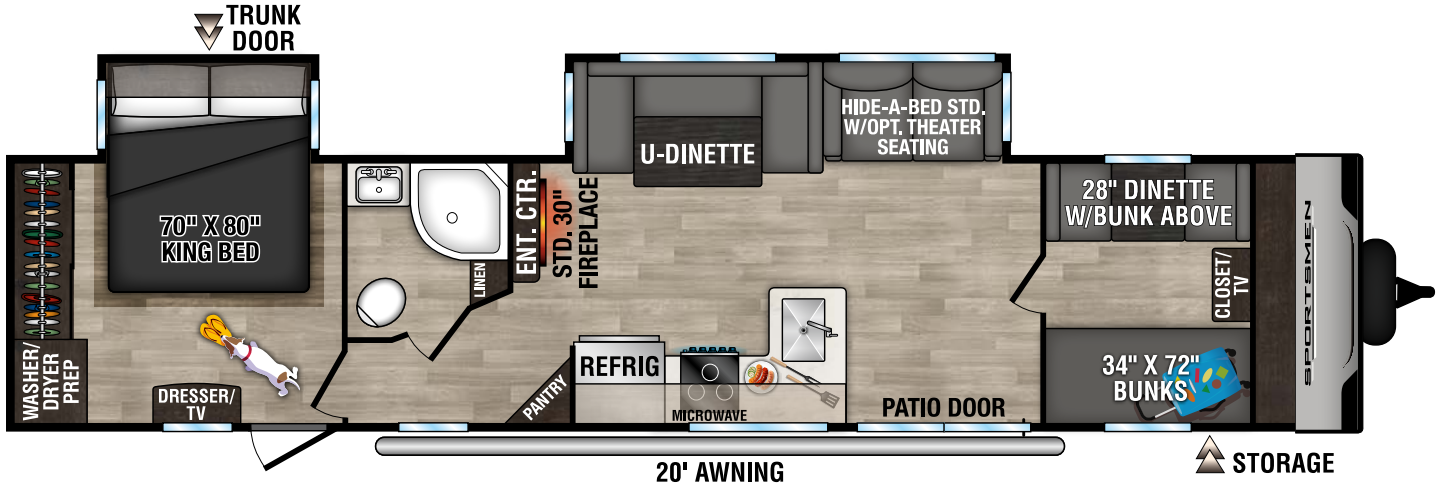

# SPORTSMEN

DESTINATION TRAILERS

362BH UVV - 8,400 | Exterior Length - 40' 9" | Sleeps - 10

362DB UVV - 8,460 | Exterior Length - 40' 9" | Sleeps - 6