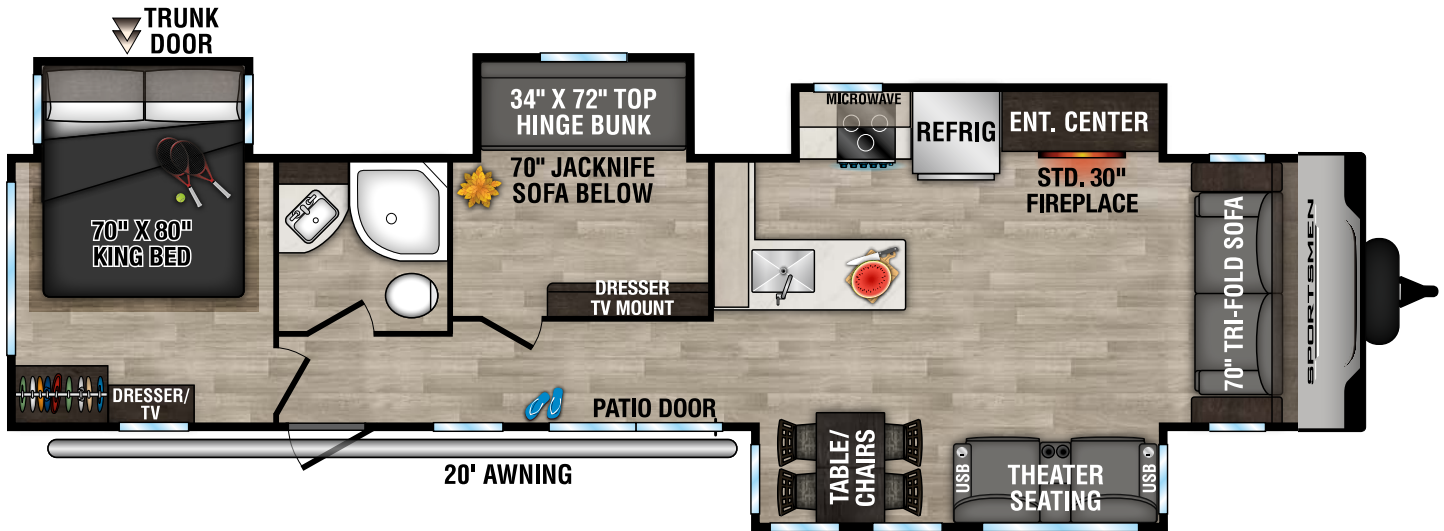

2024 SPORTSMEN DESTINATION TRAILERS

Sportsmen Destination

KZ RECREATIONAL VEHICLES

985 N 900 W SHIPSEWANA, IN 46565

E: KZ@KZ-RV.COM

WWW.KZ-RV.COM

Due to continual research and advances, manufacturer reserves the right to change specifications, design, price and equipment without notice, and assumes no responsibility for any error in this literature. Some items shown are not included as standard or optional equipment. ©2023KZ | 08/25/23 | 1.5M

Dealer: