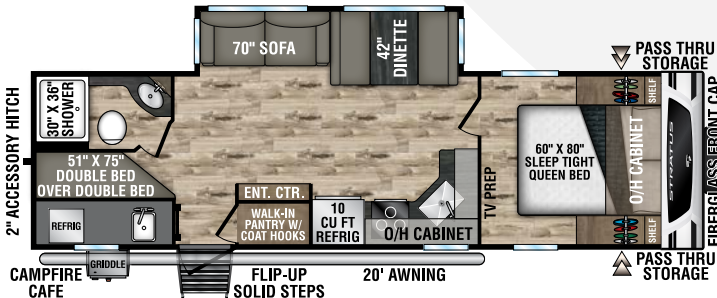

STRATUS

2024

Ultra-Lite Travel Trailers

Designed for Campers by Campers!

NEW

SR200VRB

UVW - TBD | Exterior Length - 23' 1" | Sleeps - TBD

SR221VRK

UVW - 5,700 lbs. | Exterior Length - 27' | Sleeps - 4

SR231VRB

UVW - 5,580 lbs. | Exterior Length - 26' 6" | Sleeps - 4

SR261VRB

UVW - 6,780 lbs. | Exterior Length - 31' 11" | Sleeps - 6

SR281VBH

UVW - 6,510 lbs. | Exterior Length - 31' 10" | Sleeps - 10

SR281VFD

UVW - 6,490 lbs. | Exterior Length - 32' 3" | Sleeps - 6

2024 STRATUS

SR291VQB

UVW - 7,040 lbs. | Exterior Length - 33' 11" | Sleeps - 10

Tufflex™ PVC Roofing
w/LIFETIME WARRANTY!

dicor products

NXG FRAME
The Next Generation in RV Frame Technology