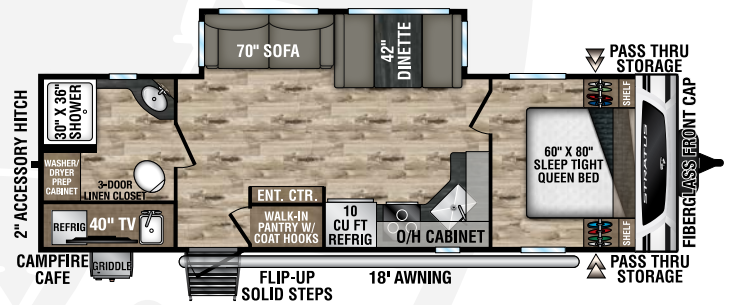

STRATUS

2024

Ultra-Lite Travel Trailers

Designed for Campers by Campers!

NEW

SR200VRB

UVW - TBD | Exterior Length - 23' 1" | Sleeps - TBD

SR221VRK

UVW - 5,700 lbs. | Exterior Length - 27' | Sleeps - 4

SR231VRB

UVW - 5,580 lbs. | Exterior Length - 26' 6" | Sleeps - 4

SR261VRB

UVW - 6,780 lbs. | Exterior Length - 31' 11" | Sleeps - 6

SR281VBH

UVW - 6,510 lbs. | Exterior Length - 31' 10" | Sleeps - 10

SR281VFD

UVW - 6,490 lbs. | Exterior Length - 32' 3" | Sleeps - 6

2024 STRATUS

SR291VQB

UVW - 7,040 lbs. | Exterior Length - 33' 11" | Sleeps - 10

Tufflex™ PVC Roofing
w/LIFETIME WARRANTY!

dicor products

NXG FRAME
The Next Generation in RV Frame Technology

GOODYEAR

JBL
HARMAN

AZDEL
RV COMPOSITE PANELS
ONBOARD®

985 N 900 W | Shipshewana, IN 46565 | www.venture-rv.com

Due to continual research and advances, manufacturer reserves the right to change specifications, design, price and equipment without notice, and assumes no responsibility for any error in this literature. Some items shown are not included as standard or optional equipment.