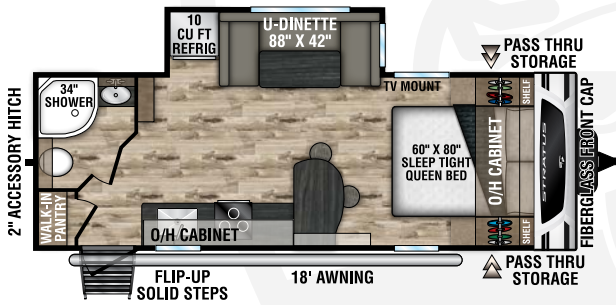

STRATUS

2024

Ultra-Lite Travel Trailers

Designed for Campers by Campers!

NEW

SR200VRB

UVW - TBD | Exterior Length - 23' 1" | Sleeps - TBD

SR221VRK

UVW - 5,700 lbs. | Exterior Length - 27' | Sleeps - 4

SR231VRB

UVW - 5,580 lbs. | Exterior Length - 26' 6" | Sleeps - 4

SR261VRB

UVW - 6,780 lbs. | Exterior Length - 31' 11" | Sleeps - 6

SR281VBH

UVW - 6,510 lbs. | Exterior Length - 31' 10" | Sleeps - 10

SR281VFD

UVW - 6,490 lbs. | Exterior Length - 32' 3" | Sleeps - 6

2024 STRATUS

SR291VQB

UVW - 7,040 lbs. | Exterior Length - 33' 11" | Sleeps - 10

Tufflex™ PVC Roofing
w/LIFETIME WARRANTY!

dicor products

NXG FRAME
The Next Generation in RV Frame Technology