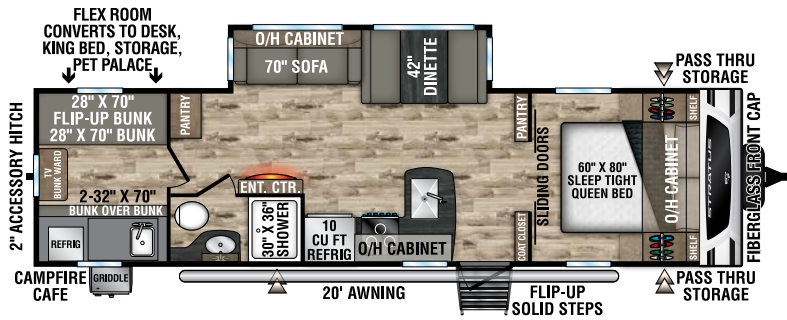

UVW - 5,700 lbs. | Exterior Length - 27' | Sleeps - 4

SR231VRB

UVW - 5,580 lbs. | Exterior Length - 26' 6" | Sleeps - 4

SR261VRB

UVW - 6,780 lbs. | Exterior Length - 31' 11" | Sleeps - 6

SR281VBH

UVW - 6,510 lbs. | Exterior Length - 31' 10" | Sleeps - 10

SR281VFD

UVW - 6,490 lbs. | Exterior Length - 32' 3" | Sleeps - 6

2024 STRATUS

SR291VQB

UVW - 7,040 lbs. | Exterior Length - 33' 11" | Sleeps - 10

Tufflex™ PVC Roofing
w/LIFETIME WARRANTY!

dicor products

NXG FRAME
The Next Generation in RV Frame Technology