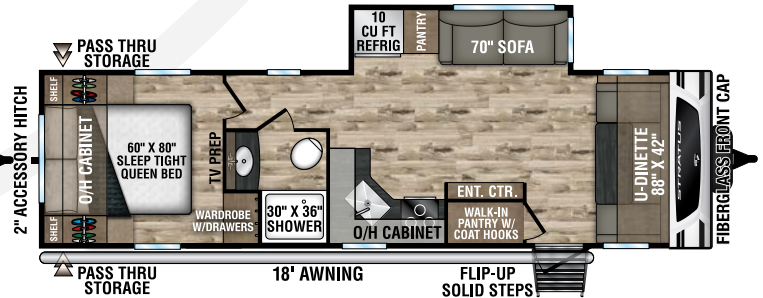

STRATUS

2024

Ultra-Lite Travel Trailers

Designed for Campers by Campers!

NEW

SR200VRB

UVW - TBD | Exterior Length - 23' 1" | Sleeps - TBD

SR221VRK

UVW - 5,700 lbs. | Exterior Length - 27' | Sleeps - 4

SR231VRB

UVW - 5,580 lbs. | Exterior Length - 26' 6" | Sleeps - 4

SR261VRB

UVW - 6,780 lbs. | Exterior Length - 31' 11" | Sleeps - 6

SR281VBH

UVW - 6,510 lbs. | Exterior Length - 31' 10" | Sleeps - 10

SR281VFD

UVW - 6,490 lbs. | Exterior Length - 32' 3" | Sleeps - 6

2024 STRATUS

SR291VQB

UVW - 7,040 lbs. | Exterior Length - 33' 11" | Sleeps - 10

Tufflex™ PVC Roofing
w/LIFETIME WARRANTY!

dicor products

NXG FRAME
The Next Generation in RV Frame Technology