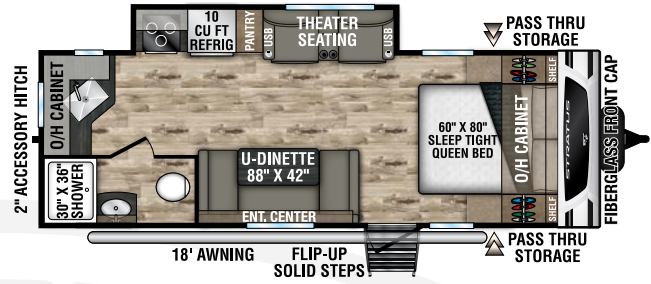

STRATUS

2024

Ultra-Lite Travel Trailers

Designed for Campers by Campers!

NEW

SR200VRB

UVW - TBD | Exterior Length - 23' 1" | Sleeps - TBD

SR221VRK

UVW - 5,700 lbs. | Exterior Length - 27' | Sleeps - 4

SR231VRB

UVW - 5,580 lbs. | Exterior Length - 26' 6" | Sleeps - 4

SR261VRB

UVW - 6,780 lbs. | Exterior Length - 31' 11" | Sleeps - 6

SR281VBH

UVW - 6,510 lbs. | Exterior Length - 31' 10" | Sleeps - 10

SR281VFD

UVW - 6,490 lbs. | Exterior Length - 32' 3" | Sleeps - 6

2024 STRATUS

SR291VQB

UVW - 7,040 lbs. | Exterior Length - 33' 11" | Sleeps - 10

Tufflex™ PVC Roofing
w/LIFETIME WARRANTY!

dicor products

NXG FRAME
The Next Generation in RV Frame Technology