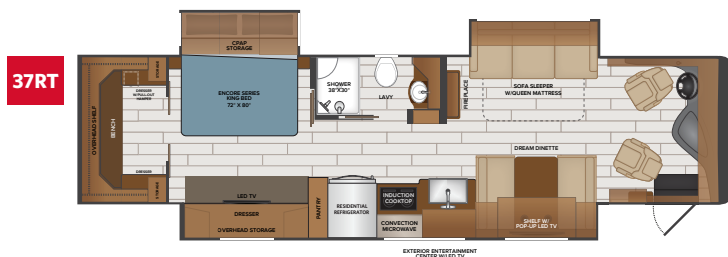

**TOP FEATURES**

- Freightliner® Custom Chassis XCR
- Freightliner® BrakeSync standard
- Freightliner® Tire Pressure Monitoring standard
- Cummins 6.7L diesel (360HP, 800 ft.lb of torque)
- V-Ride technology (enhanced stability)
- Freedom Sport foundation
- (3) 15,000 BTU A/C Units w/Rear Heat Pump
- Aqua Hot® 400D - for unlimited hot water and comfortable even heat
- Exclusive wedged holding tanks (100 gal fresh, 65 gal grey, 45 gal black)
- Cavernous basement storage of up to 190 cu.ft with full pass through storage.
- The Corner Office™, optional (37RT)
- Optional Hide-A-Loft™ electric drop down bed
- Residential refrigerator, induction cook top, and convection microwave come as standard equipment
- Wifi Ranger Sky Pro 4 w/LTE, 300 watt solar panel, and cellular booster available on all floorplans

**FRONTIER GTX 37RT**  
Shown in Explorer Graphics

**AVAILABLE OPTIONS**

- KING® Universal Satellite System
- Stackable Washer & Dryer (39TA)
- Washer & Dryer (37RT)
- Power Theater Seating
- Hide-A-Loft™ Electric Drop Down Bed
- Roof Vent Rain Covers
- Central Vacuum System
- (3) 15M BTU A/C's
- Power Shore Cord Reel
- 1st Full Bay, 90" Slide Out Tray
- Connectivity Package (WiFi Ranger Sky4 Pro Pack, 300 watt Solar Panel & Cellular Booster)
- Safety Awareness Package: Mobileye® (Forward Collision Warning, Lane Departure Warning, Headway/Following Time, Pedestrian/Cyclist Collision Warning, Speed Limit Indicator) and Interior Safe-T-View

DIMENSIONS & CAPACITIES

MODEL	37RT	39TA
Overall Length	37' 11"	40' 3"
Overall Height	12' 10"	12' 10"
Overall Width (Maximum)	102"	102"
Interior Height (Maximum)	84"	84"
Interior Width (Maximum)	96"	96"
Patio Awning Width	20' 0"	18' 0"
Interior Storage (cu. ft.)	211	174
Exterior Storage (cu. ft.)	157	196
Fresh Water Capacity (gal)	95	95
Grey Water Capacity (gal)	65	65
Black Water Capacity (gal)	45	45