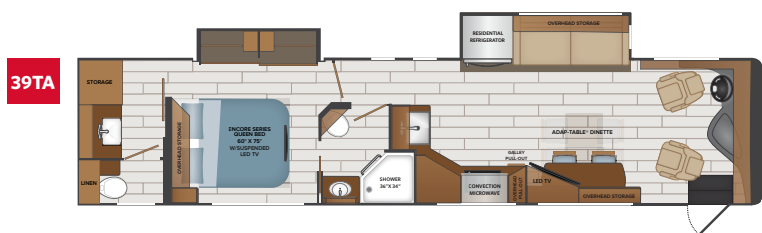

**TOP FEATURES**

- Freightliner® Custom Chassis XCR
- Freightliner® BrakeSync standard
- Freightliner® Tire Pressure Monitoring standard
- Cummins 6.7L diesel (360HP, 800 ft.lb of torque)
- V-Ride technology (enhanced stability)
- Freedom Sport foundation
- (3) 15,000 BTU A/C Units w/Rear Heat Pump
- Aqua Hot® 400D - for unlimited hot water and comfortable even heat
- Exclusive wedged holding tanks (100 gal fresh, 65 gal grey, 45 gal black)
- Cavernous basement storage of up to 190 cu.ft with full pass through storage.
- The Corner Office™, optional (37RT)
- Optional Hide-A-Loft™ electric drop down bed
- Residential refrigerator, induction cook top, and convection microwave come as standard equipment
- Wifi Ranger Sky Pro 4 w/LTE, 300 watt solar panel, and cellular booster available on all floorplans

**FRONTIER GTX 37RT**  
Shown in Explorer Graphics

**AVAILABLE OPTIONS**

- KING® Universal Satellite System
- Stackable Washer & Dryer (39TA)
- Washer & Dryer (37RT)
- Power Theater Seating
- Hide-A-Loft™ Electric Drop Down Bed
- Roof Vent Rain Covers
- Central Vacuum System
- (3) 15M BTU A/C's
- Power Shore Cord Reel
- 1st Full Bay, 90" Slide Out Tray
- Connectivity Package (WiFi Ranger Sky4 Pro Pack, 300 watt Solar Panel & Cellular Booster)
- Safety Awareness Package: Mobileye® (Forward Collision Warning, Lane Departure Warning, Headway/Following Time, Pedestrian/Cyclist Collision Warning, Speed Limit Indicator) and Interior Safe-T-View

DIMENSIONS & CAPACITIES

MODEL	37RT	39TA
Overall Length	37' 11"	40' 3"
Overall Height	12' 10"	12' 10"
Overall Width (Maximum)	102"	102"
Interior Height (Maximum)	84"	84"
Interior Width (Maximum)	96"	96"
Patio Awning Width	20' 0"	18' 0"
Interior Storage (cu. ft.)	211	174
Exterior Storage (cu. ft.)	157	196
Fresh Water Capacity (gal)	95	95
Grey Water Capacity (gal)	65	65
Black Water Capacity (gal)	45	45