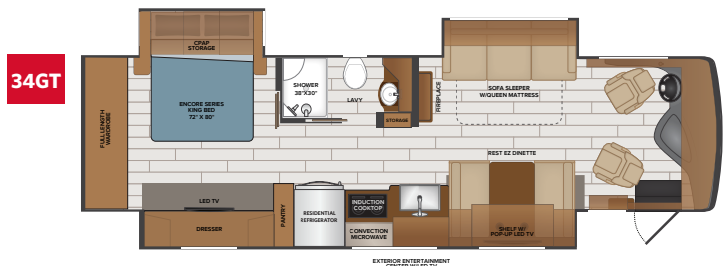

FLEETWOODRV.COM

Frontier 36SS

Shown in Iron Man Graphics

TOP FEATURES

- Freightliner XCR chassis
- Cummins 6.7L diesel (340HP, 700 ft.lb of torque)
- V-Ride technology (enhanced stability)
- Freedom Sport foundation
- Aqua Hot® 250D - for unlimited hot water and comfortable even heat
- Exclusive wedged holding tanks (100 gal fresh, 65 gal grey, 45 gal black) Perfect for long & short trips
- French style luggage bay doors allow for easy access to storage compartments
- Freightliner® Custom Chassis tire pressure monitoring
- Washer/dryer available (34GT stackable, 36SS side by side)
- Optional Hide-A-Loft™ electric drop down queen bed
- Residential refrigerator, induction cook top, and convection microwave come as standard equipment
- Wifi Ranger Sky Pro 4 w/LTE, 300 watt solar panel, and cellular booster available on all floorplans
- Triple Slide Floorplans for extra roomand comfort.

AVAILABLE OPTIONS

- KING® Universal Satellite System
- Stackable Washer & Dryer (34GT)
- Washer & Dryer (36SS)
- Power Theater Seating (34GT)
- Hide-A-Loft™ Electric Drop Down Bed
- Roof Vent Rain Covers
- Central Vacuum System
- Dual 15M BTU A/C's
- Power Shore Cord Reel
- 1st Full Bay, 90" Slide Out Tray
- Connectivity Package (WiFi Ranger Sky4 Pro Pack, 300 watt Solar Panel & Cellular Booster)
- Safety Awareness Package: Mobileye® (Forward Collision Warning, Lane Departure Warning, Headway/Following Time, Pedestrian/Cyclist Collision Warning, Speed Limit Indicator) and Interior Safe-T-View

DIMENSIONS & CAPACITIES

MODEL	34GT	36SS
Overall Length	35' 4"	38' 4"
Overall Height	12' 10"	12' 10"
Overall Width (Maximum)	102"	102"
Interior Height (Maximum)	84"	84"
Interior Width (Maximum)	96"	96"
Patio Awning Width	20' 0"	15' 0"
Interior Storage (cu. ft.)	183	151
Exterior Storage (cu. ft.)	135	190
Fresh Water Capacity (gal)	96	96
Grey Water Capacity (gal)	65	65
Black Water Capacity (gal)	45	45