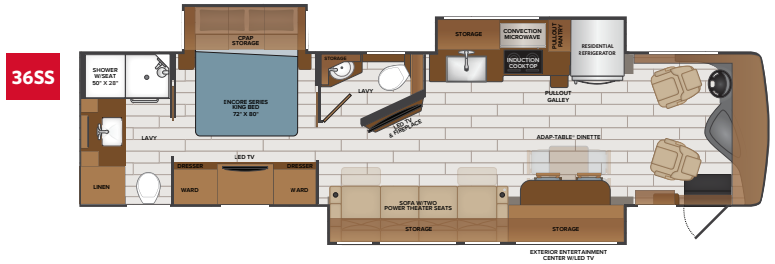

FLEETWOODRV.COM

Frontier 36SS

Shown in Iron Man Graphics

TOP FEATURES

- Freightliner XCR chassis
- Cummins 6.7L diesel (340HP, 700 ft.lb of torque)
- V-Ride technology (enhanced stability)
- Freedom Sport foundation
- Aqua Hot® 250D - for unlimited hot water and comfortable even heat
- Exclusive wedged holding tanks (100 gal fresh, 65 gal grey, 45 gal black) Perfect for long & short trips
- French style luggage bay doors allow for easy access to storage compartments
- Freightliner® Custom Chassis tire pressure monitoring
- Washer/dryer available (34GT stackable, 36SS side by side)
- Optional Hide-A-Loft™ electric drop down queen bed
- Residential refrigerator, induction cook top, and convection microwave come as standard equipment
- Wifi Ranger Sky Pro 4 w/LTE, 300 watt solar panel, and cellular booster available on all floorplans
- Triple Slide Floorplans for extra roomand comfort.

AVAILABLE OPTIONS

- KING® Universal Satellite System
- Stackable Washer & Dryer (34GT)
- Washer & Dryer (36SS)
- Power Theater Seating (34GT)
- Hide-A-Loft™ Electric Drop Down Bed
- Roof Vent Rain Covers
- Central Vacuum System
- Dual 15M BTU A/C's
- Power Shore Cord Reel
- 1st Full Bay, 90" Slide Out Tray
- Connectivity Package (WiFi Ranger Sky4 Pro Pack, 300 watt Solar Panel & Cellular Booster)
- Safety Awareness Package: Mobileye® (Forward Collision Warning, Lane Departure Warning, Headway/Following Time, Pedestrian/Cyclist Collision Warning, Speed Limit Indicator) and Interior Safe-T-View

DIMENSIONS & CAPACITIES

MODEL	34GT	36SS
Overall Length	35' 4"	38' 4"
Overall Height	12' 10"	12' 10"
Overall Width (Maximum)	102"	102"
Interior Height (Maximum)	84"	84"
Interior Width (Maximum)	96"	96"
Patio Awning Width	20' 0"	15' 0"
Interior Storage (cu. ft.)	183	151
Exterior Storage (cu. ft.)	135	190
Fresh Water Capacity (gal)	96	96
Grey Water Capacity (gal)	65	65
Black Water Capacity (gal)	45	45