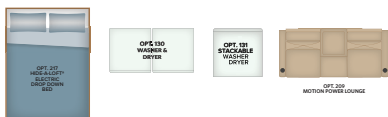

FLEETWOODRV.COM

Frontier 36SS

Shown in Iron Man Graphics

TOP FEATURES

- Freightliner XCR chassis
- Cummins 6.7L diesel (340HP, 700 ft.lb of torque)
- V-Ride technology (enhanced stability)
- Freedom Sport foundation
- Aqua Hot® 250D - for unlimited hot water and comfortable even heat
- Exclusive wedged holding tanks (100 gal fresh, 65 gal grey, 45 gal black) Perfect for long & short trips
- French style luggage bay doors allow for easy access to storage compartments
- Freightliner® Custom Chassis tire pressure monitoring
- Washer/dryer available (34GT stackable, 36SS side by side)
- Optional Hide-A-Loft™ electric drop down queen bed
- Residential refrigerator, induction cook top, and convection microwave come as standard equipment
- Wifi Ranger Sky Pro 4 w/LTE, 300 watt solar panel, and cellular booster available on all floorplans
- Triple Slide Floorplans for extra roomand comfort.

AVAILABLE OPTIONS

- KING® Universal Satellite System
- Stackable Washer & Dryer (34GT)
- Washer & Dryer (36SS)
- Power Theater Seating (34GT)
- Hide-A-Loft™ Electric Drop Down Bed
- Roof Vent Rain Covers
- Central Vacuum System
- Dual 15M BTU A/C's
- Power Shore Cord Reel
- 1st Full Bay, 90" Slide Out Tray
- Connectivity Package (WiFi Ranger Sky4 Pro Pack, 300 watt Solar Panel & Cellular Booster)
- Safety Awareness Package: Mobileye® (Forward Collision Warning, Lane Departure Warning, Headway/Following Time, Pedestrian/Cyclist Collision Warning, Speed Limit Indicator) and Interior Safe-T-View