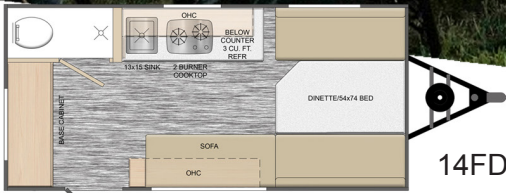

ROVE LITE

TLRV

NO LIMITS • NO LIMITS
ROVE LITE
 BUILT BY TLRV
Floor Plans

Get off the Road!

	14FD	14FL	14BH	16RB
Hitch Weight	188	220	184	154
Hitch Height	17"	17"	17"	17"
Hitch height w/ORP	23"	23"	23"	n/a
UVW (average in lbs)	1702	1846	1748	2020
CCC (lbs)	798	654	752	1480
GVWR (lbs)	2500	2500	2500	3500
Exterior Length	16'6"	16'6"	16'6"	18'9"
Exterior Height	8'1"	8'1"	8'1"	8'1"
Exterior Height w/ORP	9'	9'	9'	n/a
Exterior Width	7'11"	7'11"	7'11"	7'11"
Fresh Water	10 gal	10 gal	10 gal	10 gal
Gray Water	30 gal	30 gal	30 gal	30 gal
Black Water	5 gal	5 gal	5 gal	30 gal
Awning Size	9'	9'	9'	9'
Main Bed Size	54"x74"	50"x74"	54"x74"	48"x75"
Dinnette bed size	n/a	24"x74"	n/a	n/a
Upper bunk size	n/a	n/a	32"x74"	n/a
Lower bunk size	n/a	n/a	36"x74"	n/a
Bunk Capacity	n/a	n/a	150lbs	n/a