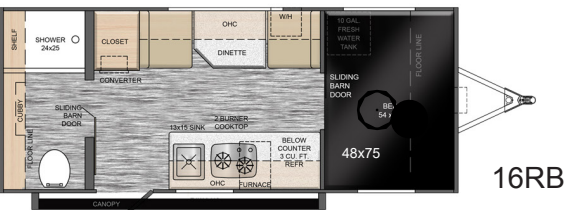

ROVE LITE

TLRV

NO LIMITS • NO LIMITS
ROVE LITE
 BUILT BY TLRV
Floor Plans

Get off the Road!

	14FD	14FL	14BH	16RB
Hitch Weight	188	220	184	154
Hitch Height	17"	17"	17"	17"
Hitch height w/ORP	23"	23"	23"	n/a
UVW (average in lbs)	1702	1846	1748	2020
CCC (lbs)	798	654	752	1480
GVWR (lbs)	2500	2500	2500	3500
Exterior Length	16'6"	16'6"	16'6"	18'9"
Exterior Height	8'1"	8'1"	8'1"	8'1"
Exterior Height w/ORP	9'	9'	9'	n/a
Exterior Width	7'11"	7'11"	7'11"	7'11"
Fresh Water	10 gal	10 gal	10 gal	10 gal
Gray Water	30 gal	30 gal	30 gal	30 gal
Black Water	5 gal	5 gal	5 gal	30 gal
Awning Size	9'	9'	9'	9'
Main Bed Size	54"x74"	50"x74"	54"x74"	48"x75"
Dinnette bed size	n/a	24"x74"	n/a	n/a
Upper bunk size	n/a	n/a	32"x74"	n/a
Lower bunk size	n/a	n/a	36"x74"	n/a
Bunk Capacity	n/a	n/a	150lbs	n/a