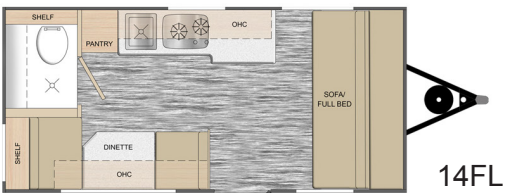

ROVE LITE

TLRV

NO LIMITS • NO LIMITS
ROVE LITE
 BUILT BY TLRV
Floor Plans

Get off the Road!

	14FD	14FL	14BH	16RB
Hitch Weight	188	220	184	154
Hitch Height	17"	17"	17"	17"
Hitch height w/ORP	23"	23"	23"	n/a
UVW (average in lbs)	1702	1846	1748	2020
CCC (lbs)	798	654	752	1480
GVWR (lbs)	2500	2500	2500	3500
Exterior Length	16'6"	16'6"	16'6"	18'9"
Exterior Height	8'1"	8'1"	8'1"	8'1"
Exterior Height w/ORP	9'	9'	9'	n/a
Exterior Width	7'11"	7'11"	7'11"	7'11"
Fresh Water	10 gal	10 gal	10 gal	10 gal
Gray Water	30 gal	30 gal	30 gal	30 gal
Black Water	5 gal	5 gal	5 gal	30 gal
Awning Size	9'	9'	9'	9'
Main Bed Size	54"x74"	50"x74"	54"x74"	48"x75"
Dinnette bed size	n/a	24"x74"	n/a	n/a
Upper bunk size	n/a	n/a	32"x74"	n/a
Lower bunk size	n/a	n/a	36"x74"	n/a
Bunk Capacity	n/a	n/a	150lbs	n/a