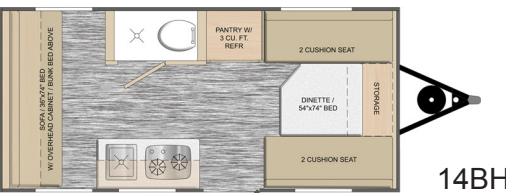

ROVE LITE

TLRV

NO LIMITS • NO LIMITS
ROVE LITE
 BUILT BY TLRV
Floor Plans

Get off the Road!

	14FD	14FL	14BH	16RB
Hitch Weight	188	220	184	154
Hitch Height	17"	17"	17"	17"
Hitch height w/ORP	23"	23"	23"	n/a
UVW (average in lbs)	1702	1846	1748	2020
CCC (lbs)	798	654	752	1480
GVWR (lbs)	2500	2500	2500	3500
Exterior Length	16'6"	16'6"	16'6"	18'9"
Exterior Height	8'1"	8'1"	8'1"	8'1"
Exterior Height w/ORP	9'	9'	9'	n/a
Exterior Width	7'11"	7'11"	7'11"	7'11"
Fresh Water	10 gal	10 gal	10 gal	10 gal
Gray Water	30 gal	30 gal	30 gal	30 gal
Black Water	5 gal	5 gal	5 gal	30 gal
Awning Size	9'	9'	9'	9'
Main Bed Size	54"x74"	50"x74"	54"x74"	48"x75"
Dinnette bed size	n/a	24"x74"	n/a	n/a
Upper bunk size	n/a	n/a	32"x74"	n/a
Lower bunk size	n/a	n/a	36"x74"	n/a
Bunk Capacity	n/a	n/a	150lbs	n/a