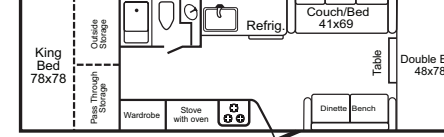

MODEL 3124

Our largest trailers, but still light enough to tow with many popular small vehicles. More counterspace, more living area, and exceptional luxury.

3124KB