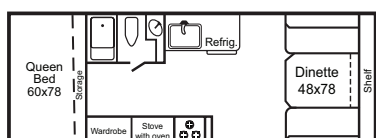

# FLOOR PLANS

## MODEL 2518

Standard width for extra interior room and storage. Features a king bed.

2518KB

2518KS

2518KD

## MODEL 2720

A perennial best seller. Easy towing, easy setup, and great floorplan choices. Exceptional value for the money. Queen size rear bed.

2720QB

2720QS

2720QD

## MODEL 2922

Based on our super-popular 2720 model, but with a king size rear bed. Ideal for families or couples who spend lots of time camping.

2922KB

2922KS

2922KD