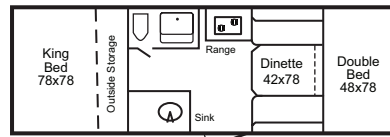

# SPECIFICATIONS

MODEL	2518KB	2518KS	2518KD	2720QB	2720QS	2720QD	2922KB	2922KS	2922KD	3124KB	3124KS	3124KD
Equivalent Trailer	25'	25'	25'	27'	27'	27'	29'	29'	29'	31'	31'	31'
Towing Length Closed	18'	18'	18'	20'	20'	20'	22'	22'	22'	24'	24'	24'
Storage Length Using Swing Hitch	16' 1"	16' 1"	16' 1"	18' 2"	18' 2"	18' 2"	19' 10"	19' 10"	19' 10"	22' 2"	22' 2"	22' 2"
Body Length Open	21' 6"	21' 6"	21' 6"	24' 4"	24' 4"	24' 4"	26' 4"	26' 4"	26' 4"	28' 4"	28' 4"	28' 4"
Outside Height Closed	6' 10"	6' 10"	6' 10"	6' 7.5"	6' 7.5"	6' 7.5"	6' 7.5"	6' 7.5"	6' 7.5"	6' 7.5"	6' 7.5"	6' 7.5"
Outside Height Open	9' 10"	9' 10"	9' 10"	9' 8"	9' 8"	9' 8"	9' 8"	9' 8"	9' 8"	9' 8"	9' 8"	9' 8"
Outside Width	7' 11"	7' 11"	7' 11"	7' 11"	7' 11"	7' 11"	7' 11"	7' 11"	7' 11"	7' 11"	7' 11"	7' 11"
Interior Headroom	6' 4"	6' 4"	6' 4"	6' 4"	6' 4"	6' 4"	6' 4"	6' 4"	6' 4"	6' 4"	6' 4"	6' 4"
Sleeping Capacity	6	4	4	6	4	4	6	4	4	6	4	4
Dry Weight (lbs)	2580	2600	2600	2960	3040	3040	3040	3130	3130	3140	3200	3200
Tongue Weight (lbs)	295	320	320	346	392	392	388	434	434	434	448	490
Load Capacity (lbs)	2000	1980	1980	1650	1600	1600	1700	1594	1594	1600	1520	1520
Tires	15"	15"	15"	15"	15"	15"	15"	15"	15"	15"	15"	15"

ALL models, except the 2720 series (which have queen size rear beds), feature king size rear beds. Model Letter Designations: KB (King rear bed w/ front double bed); KS (King Bed with front slide out living room); KD (King Bed with front slide out dinette; Q (Queen Bed). Outside Height: measurement includes optional low profile roof air and HDTV antenna (both approximately the same height). Subtract 6" if trailer is not equipped with these options. Outside width: Add 4" if equipped with awning. TrailManor reserves the right to change specs, equipment and color schemes or discontinue models without notice or obligation.

# FLOOR PLANS

## MODEL 2518

Standard width for extra interior room and storage. Features a king bed.

2518KB

2518KS

2518KD