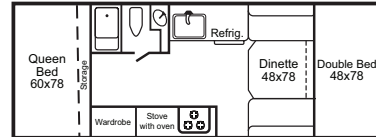

# FLOOR PLANS

## MODEL 2518

Standard width for extra interior room and storage. Features a king bed.

2518KB

2518KS

2518KD

## MODEL 2720

A perennial best seller. Easy towing, easy setup, and great floorplan choices. Exceptional value for the money. Queen size rear bed.

2720QB

2720QS

2720QD