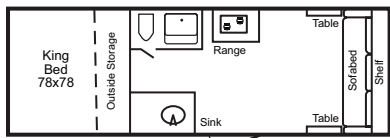

# SPECIFICATIONS

MODEL	2518KB	2518KS	2518KD	2720QB	2720QS	2720QD	2922KB	2922KS	2922KD	3124KB	3124KS	3124KD
Equivalent Trailer	25'	25'	25'	27'	27'	27'	29'	29'	29'	31'	31'	31'
Towing Length Closed	18'	18'	18'	20'	20'	20'	22'	22'	22'	24'	24'	24'
Storage Length Using Swing Hitch	16' 1"	16' 1"	16' 1"	18' 2"	18' 2"	18' 2"	19' 10"	19' 10"	19' 10"	22' 2"	22' 2"	22' 2"
Body Length Open	21' 6"	21' 6"	21' 6"	24' 4"	24' 4"	24' 4"	26' 4"	26' 4"	26' 4"	28' 4"	28' 4"	28' 4"
Outside Height Closed	6' 10"	6' 10"	6' 10"	6' 7.5"	6' 7.5"	6' 7.5"	6' 7.5"	6' 7.5"	6' 7.5"	6' 7.5"	6' 7.5"	6' 7.5"
Outside Height Open	9' 10"	9' 10"	9' 10"	9' 8"	9' 8"	9' 8"	9' 8"	9' 8"	9' 8"	9' 8"	9' 8"	9' 8"
Outside Width	7' 11"	7' 11"	7' 11"	7' 11"	7' 11"	7' 11"	7' 11"	7' 11"	7' 11"	7' 11"	7' 11"	7' 11"
Interior Headroom	6' 4"	6' 4"	6' 4"	6' 4"	6' 4"	6' 4"	6' 4"	6' 4"	6' 4"	6' 4"	6' 4"	6' 4"
Sleeping Capacity	6	4	4	6	4	4	6	4	4	6	4	4
Dry Weight (lbs)	2580	2600	2600	2960	3040	3040	3040	3130	3130	3140	3200	3200
Tongue Weight (lbs)	295	320	320	346	392	392	388	434	434	434	448	490
Load Capacity (lbs)	2000	1980	1980	1650	1600	1600	1700	1594	1594	1600	1520	1520
Tires	15"	15"	15"	15"	15"	15"	15"	15"	15"	15"	15"	15"

ALL models, except the 2720 series (which have queen size rear beds), feature king size rear beds. Model Letter Designations: KB (King rear bed w/ front double bed); KS (King Bed with front slide out living room); KD (King Bed with front slide out dinette; Q (Queen Bed). Outside Height: measurement includes optional low profile roof air and HDTV antenna (both approximately the same height). Subtract 6" if trailer is not equipped with these options. Outside width: Add 4" if equipped with awning. TrailManor reserves the right to change specs, equipment and color schemes or discontinue models without notice or obligation.

# FLOOR PLANS

## MODEL 2518

Standard width for extra interior room and storage. Features a king bed.

2518KB

2518KS

2518KD