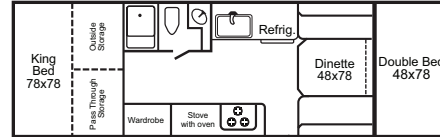

# FLOOR PLANS

## MODEL 2518

Standard width for extra interior room and storage. Features a king bed.

2518KB

2518KS

2518KD

## MODEL 2720

A perennial best seller. Easy towing, easy setup, and great floorplan choices. Exceptional value for the money. Queen size rear bed.

2720QB

2720QS

2720QD

## MODEL 2922

Based on our super-popular 2720 model, but with a king size rear bed. Ideal for families or couples who spend lots of time camping.

2922KB

2922KS

2922KD