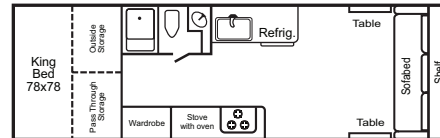

# FLOOR PLANS

## MODEL 2518

Standard width for extra interior room and storage. Features a king bed.

2518KB

2518KS

2518KD

## MODEL 2720

A perennial best seller. Easy towing, easy setup, and great floorplan choices. Exceptional value for the money. Queen size rear bed.

2720QB

2720QS

2720QD

## MODEL 2922

Based on our super-popular 2720 model, but with a king size rear bed. Ideal for families or couples who spend lots of time camping.

2922KB

2922KS

2922KD