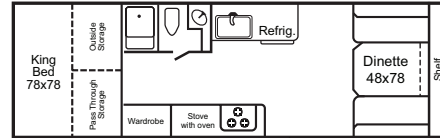

# FLOOR PLANS

## MODEL 2922

Based on our super-popular 2720 model, but with a king size rear bed. Ideal for families or couples who spend lots of time camping.

2922KB

2922KS

2922KD