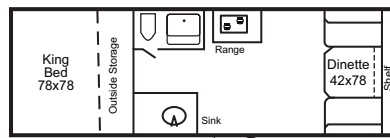

# FLOOR PLANS

## MODEL 2518

Standard width for extra interior room and storage. Features a king bed.

2518KB

2518KS

2518KD

## MODEL 2720

A perennial best seller. Easy towing, easy setup, and great floorplan choices. Exceptional value for the money. Queen size rear bed.

2720QB

2720QS

2720QD

## MODEL 2922

Based on our super-popular 2720 model, but with a king size rear bed. Ideal for families or couples who spend lots of time camping.

2922KB

2922KS

2922KD