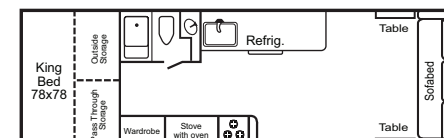

SPECIFICATIONS

MODEL	2518KB	2518KS	2518KD	2720QB	2720QS	2720QD	2922KB	2922KS	2922KD	3124KB	3124KS	3124KD
Equivalent Trailer	25'	25'	25'	27'	27'	27'	29'	29'	29'	31'	31'	31'
Towing Length Closed	18'	18'	18'	20'	20'	20'	22'	22'	22'	24'	24'	24'
Storage Length Using Swing Hitch	16' 1"	16' 1"	16' 1"	18' 2"	18' 2"	18' 2"	19' 10"	19' 10"	19' 10"	22' 2"	22' 2"	22' 2"
Body Length Open	21' 6"	21' 6"	21' 6"	24' 4"	24' 4"	24' 4"	26' 4"	26' 4"	26' 4"	28' 4"	28' 4"	28' 4"
Outside Height Closed	6' 10"	6' 10"	6' 10"	6' 7.5"	6' 7.5"	6' 7.5"	6' 7.5"	6' 7.5"	6' 7.5"	6' 7.5"	6' 7.5"	6' 7.5"
Outside Height Open	9' 10"	9' 10"	9' 10"	9' 8"	9' 8"	9' 8"	9' 8"	9' 8"	9' 8"	9' 8"	9' 8"	9' 8"
Outside Width	7' 11"	7' 11"	7' 11"	7' 11"	7' 11"	7' 11"	7' 11"	7' 11"	7' 11"	7' 11"	7' 11"	7' 11"
Interior Headroom	6' 4"	6' 4"	6' 4"	6' 4"	6' 4"	6' 4"	6' 4"	6' 4"	6' 4"	6' 4"	6' 4"	6' 4"
Sleeping Capacity	6	4	4	6	4	4	6	4	4	6	4	4
Dry Weight (lbs)	2580	2600	2600	2960	3040	3040	3040	3130	3130	3140	3200	3200
Tongue Weight (lbs)	295	320	320	346	392	392	388	434	434	434	448	490
Load Capacity (lbs)	2000	1980	1980	1650	1600	1600	1700	1594	1594	1600	1520	1520
Tires	15"	15"	15"	15"	15"	15"	15"	15"	15"	15"	15"	15"

ALL models, except the 2720 series (which have queen size rear beds), feature king size rear beds. Model Letter Designations: KB (King rear bed w/ front double bed); KS (King Bed with front slide out living room); KD (King Bed with front slide out dinette; Q (Queen Bed). Outside Height: measurement includes optional low profile roof air and HDTV antenna (both approximately the same height). Subtract 6" if trailer is not equipped with these options. Outside width: Add 4" if equipped with awning. TrailManor reserves the right to change specs, equipment and color schemes or discontinue models without notice or obligation.

FLOOR PLANS

MODEL 2518