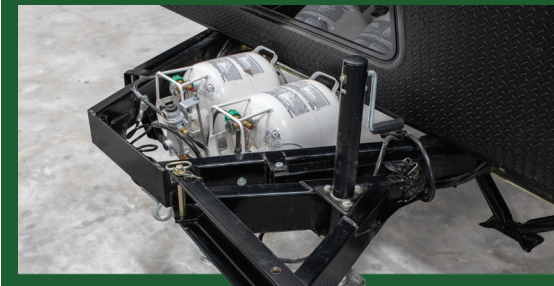

## EASY SETUP ▶

**Torsion Lift Technology makes opening a TrailManor as easy to open as a car trunk. Complete setup takes about five minutes. You don't even have to unhitch.**

**Standard swing hitch** shortens the trailer by two feet. With the swing hitch, you can store most TrailManor models in a normal-sized home garage, with the door closed.