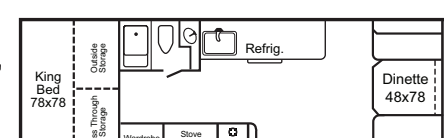

SPECIFICATIONS

MODEL	2518KB	2518KS	2518KD	2720QB	2720QS	2720QD	2922KB	2922KS	2922KD	3124KB	3124KS	3124KD
Equivalent Trailer	25'	25'	25'	27'	27'	27'	29'	29'	29'	31'	31'	31'
Towing Length Closed	18'	18'	18'	20'	20'	20'	22'	22'	22'	24'	24'	24'
Storage Length Using Swing Hitch	16' 1"	16' 1"	16' 1"	18' 2"	18' 2"	18' 2"	19' 10"	19' 10"	19' 10"	22' 2"	22' 2"	22' 2"
Body Length Open	21' 6"	21' 6"	21' 6"	24' 4"	24' 4"	24' 4"	26' 4"	26' 4"	26' 4"	28' 4"	28' 4"	28' 4"
Outside Height Closed	6' 10"	6' 10"	6' 10"	6' 7.5"	6' 7.5"	6' 7.5"	6' 7.5"	6' 7.5"	6' 7.5"	6' 7.5"	6' 7.5"	6' 7.5"
Outside Height Open	9' 10"	9' 10"	9' 10"	9' 8"	9' 8"	9' 8"	9' 8"	9' 8"	9' 8"	9' 8"	9' 8"	9' 8"
Outside Width	7' 11"	7' 11"	7' 11"	7' 11"	7' 11"	7' 11"	7' 11"	7' 11"	7' 11"	7' 11"	7' 11"	7' 11"
Interior Headroom	6' 4"	6' 4"	6' 4"	6' 4"	6' 4"	6' 4"	6' 4"	6' 4"	6' 4"	6' 4"	6' 4"	6' 4"
Sleeping Capacity	6	4	4	6	4	4	6	4	4	6	4	4
Dry Weight (lbs)	2580	2600	2600	2960	3040	3040	3040	3130	3130	3140	3200	3200
Tongue Weight (lbs)	295	320	320	346	392	392	388	434	434	434	448	490
Load Capacity (lbs)	2000	1980	1980	1650	1600	1600	1700	1594	1594	1600	1520	1520
Tires	15"	15"	15"	15"	15"	15"	15"	15"	15"	15"	15"	15"

ALL models, except the 2720 series (which have queen size rear beds), feature king size rear beds. Model Letter Designations: KB (King rear bed w/ front double bed); KS (King Bed with front slide out living room); KD (King Bed with front slide out dinette; Q (Queen Bed). Outside Height: measurement includes optional low profile roof air and HDTV antenna (both approximately the same height). Subtract 6" if trailer is not equipped with these options. Outside width: Add 4" if equipped with awning. TrailManor reserves the right to change specs, equipment and color schemes or discontinue models without notice or obligation.

FLOOR PLANS

MODEL 2518