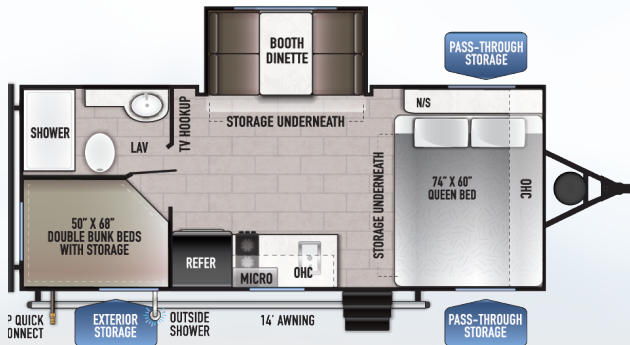

181 BHSLE

DRY HITCH (LBS.): 565 UVW (LBS.): 4,254 LENGTH W/ HITCH: 24' 6"