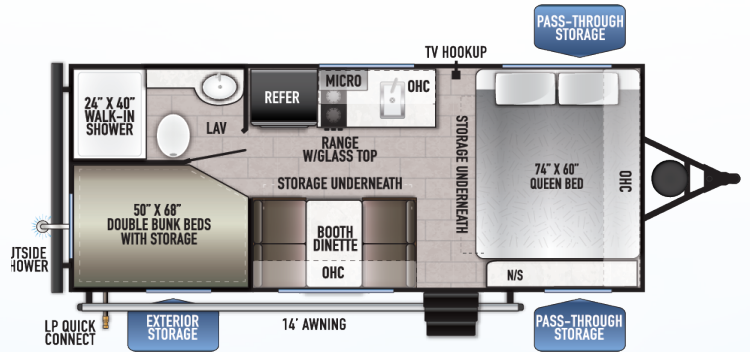

170 BHSLE

DRY HITCH (LBS.): 555 UVW (LBS.): 3,784 LENGTH W/ HITCH: 23' 11"