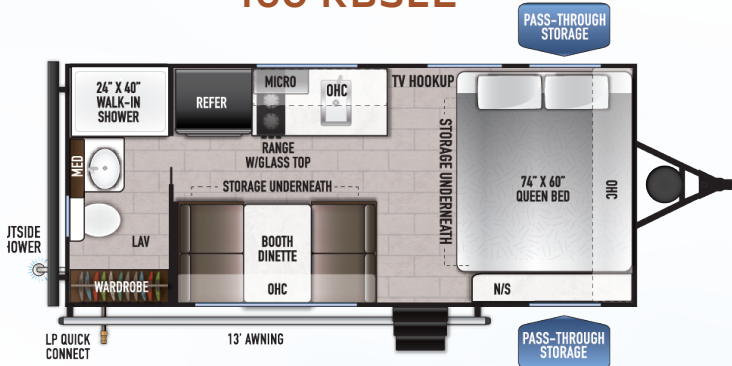

Della Terra

TRAVEL TRAILERS

160 RBSLE

DRY HITCH (LBS.): 555 UVW (LBS.): 3,483 LENGTH W/ HITCH: 22' 9"