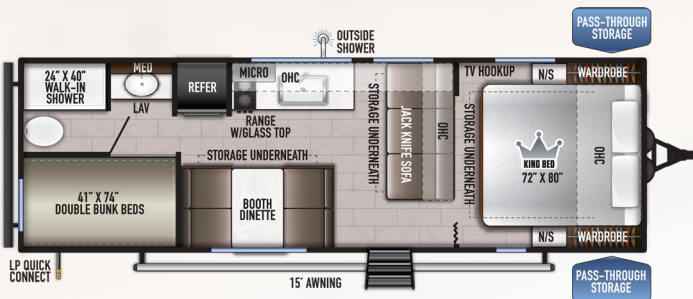

260 BHLE

DRY HITCH (LBS.): 575 UVW (LBS.): 4,723 LENGTH W/ HITCH: 28' 7"