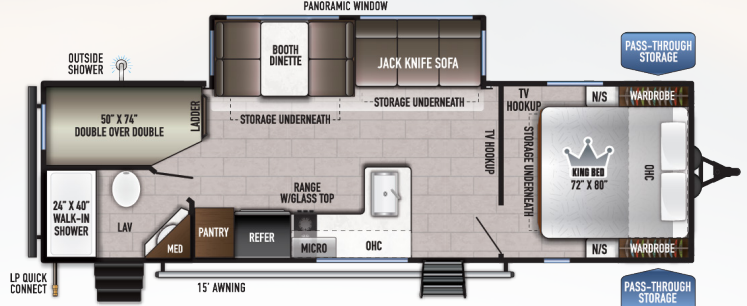

255 BHLE

DRY HITCH (LBS.): 640 UVW (LBS.): 5,993 LENGTH W/ HITCH: 31' 8"

EAST WEST

FREE MEMBERSHIP
to Forest River Owners' Group
www.forestriverfrog.com

3000 CR 6 W | ELKHART, IN 46514 | 574.264.6664 | WWW.EASTTOWESTRV.COM