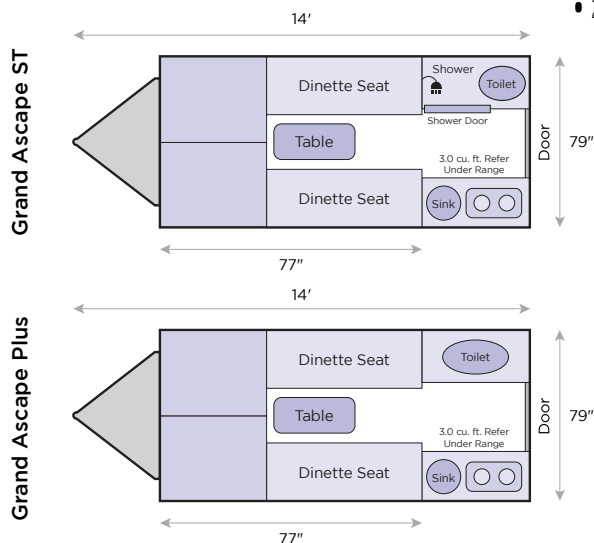

ALiner.com | 724-237-5227

ALINER: Ascape Specifications

EXTERIOR	Grand Ascape ST	Grand Ascape Plus
Outside Shower	S	S
Front Mounted Solar Panel Watts	50	50
Zamp® Solar Port	S	S
Awning	6' Thule®	6' Thule®
Plastoform Insulated Double Pane Windows	S	S
INTERIOR	Grand Ascape ST	Grand Ascape Plus
Stainless Steel Sink	S	S
Enclosed Shower and Toilet Combination	S	N/A
Cassette Toilet	S	S
23" Flat Screen TV	S	S
APPLIANCES	Grand Ascape ST	Grand Ascape Plus
Atwood 18,000 Btu Furnace	S	S
Dometic 3-Way Refrigerator	3.0 cu. ft.	3.0 cu. ft.
Suburban 6 gal. Porcelain Lined Water Heater	S	S
Two Burner Range Top	Smev® Euro	Smev® Euro
Range Hood w/ Vent Fan	S	S
Shurflo Electric Water Pump	S	S
Coleman Mach 8 - 9200 Btu Roof Mounted A/C	S	S
CHASSIS	Grand Ascape ST	Grand Ascape Plus
Dual 20 lbs. LP Tanks w/ Auto Changeover	S	S
2,500 lbs. Dexter Torsion Axle	S	S
SPECIFICATIONS	Grand Ascape ST	Grand Ascape Plus
Unloaded Vehicle Weight**	1,650 lbs.	1,650 lbs.
Hitch Weight	225 lbs.	230 lbs.
Cargo Carrying Capacity	800 lbs.	750 lbs.
Exterior Length	14'	14'
Exterior Box Width	75"	75"
Exterior Overall Width	79"	79"
Exterior Height	8' 4"	8' 4"
Interior Height	6' 4"	6' 4"
LP Capacity	40 lbs.	40 lbs.
Fresh Water Capacity	11 gal.	11 gal.
Gray Water Capacity	26 gal.	13 gal.
Bed Size	77" x 72"	77" x 72"
Tire Size	185/80 R13	185/80 R13