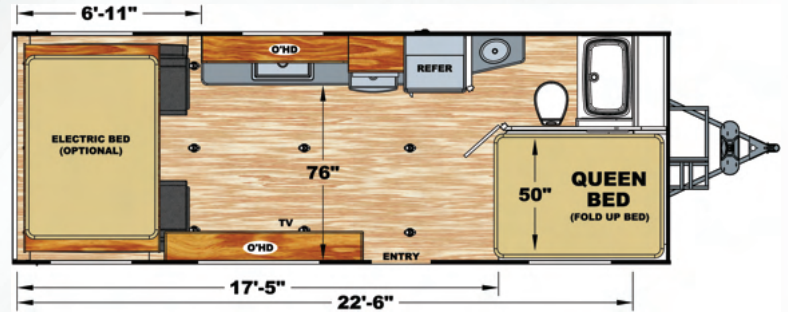

Limited Package Includes:

- Electric Awning - Black Tank Flush
- 12V USB Charger

19FB-LE

20FB-LE

21SA-LE

23SA-LE

2414BS

Interior Colors