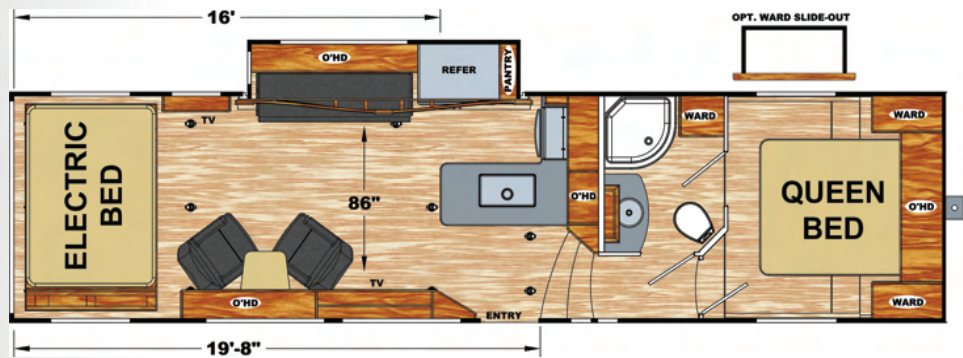

Interior Colors

- Glory w/ Skybrush Wood
- Point Dume w/ Skybrush Wood
- Laguna w/ Rovere Gessato Wood
- Malibu w/ Frost Pine Wood
- Newport w/ Frost Pine Wood
- Monterey w/ Vermont Elm Wood

Hi Def Exterior Graphics

- Gray
- Kinetic Teal

Centurion Package Includes:

- Solid Surface Lavy Top w/ Glass Bowl & Deluxe Faucet

Attitude Widelite Models:

- 2919SAG (5W)
- 2814SS (5W)
- 3016SS (5W)
- 3322SAG (5W)

2814SS

2919SAG

3016SS

3322SAG