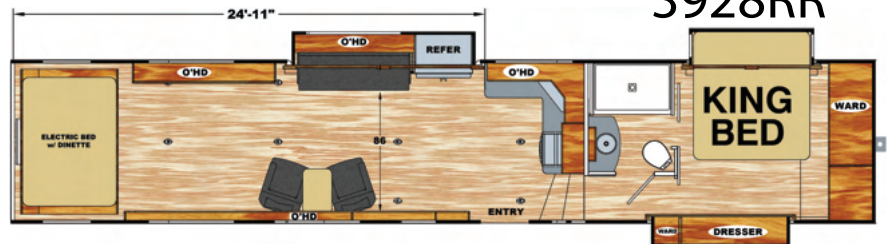

Interior Color

- Glory w/ Skybrush Wood
- Point Dume w/ Skybrush Wood
- Laguna w/ Rovere Gessato Wood
- Malibu w/ Frost Pine Wood
- Newport w/ Frost Pine Wood
- Monterey w/ Vermont Elm Wood

Hi Def Exterior Graphics

- Gray
- Kinetic Teal

Attitude Widebody

5th Models:

- 3218MM (5W)
- 3422RR(5W)
- 35GSG (5W)
- 3928RR (5W)
- 4028DGF (5W)
- 3821GIG (5W)

3218MM

3422RR

35GSG

3821GIG

3928RR

4028DGF