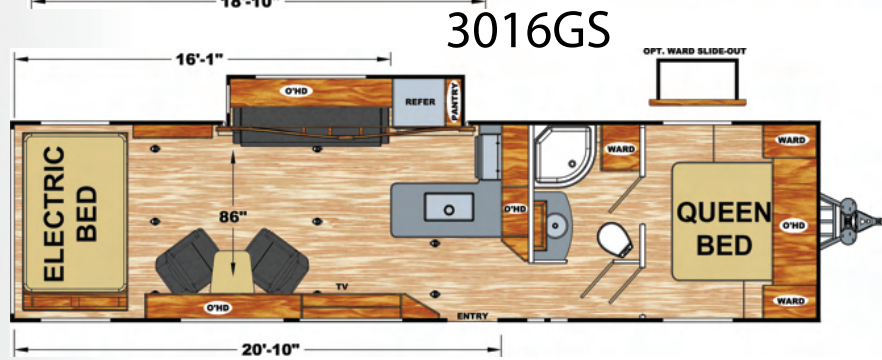

ATTITUDE

Interior Colors

- Glory w/ Skybrush Wood
- Point Dume w/ Skybrush Wood
- Laguna w/ Rovere Gessato Wood
- Malibu w/ Frost Pine Wood
- Newport w/ Frost Pine Wood
- Monterey w/ Vermont Elm Wood

Hi Def Exterior Graphics

- Gray
- Kinetic Teal

Centurion Package Includes:

- Solid Surface Lavy Top w/ Glass Bowl & Deluxe Faucet

Attitude Widelite Models:

- 28IBG (TT)
- 2814GS (TT)
- 3016GS (TT)
- 32IBG (TT)
- 32GSG (TT)