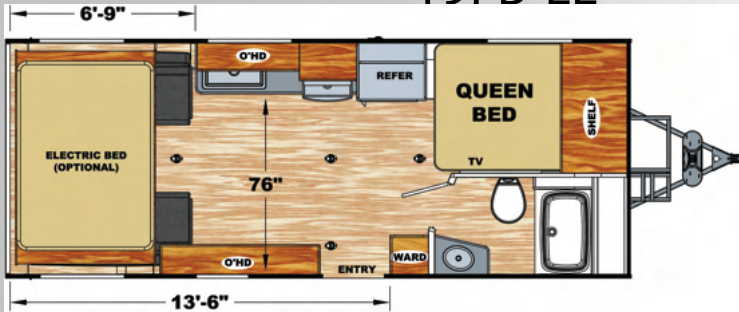

19FB-LE

Interior Colors

- Glory w/ Skybrush Wood
- Point Dume w/ Skybrush Wood
- Laguna w/ Rovere Gessato Wood
- Malibu w/ Frost Pine Wood
- Newport w/ Frost Pine Wood
- Monterey w/ Vermont Elm Wood

Hi Def Exterior Graphics

- Gray
- Kinetic Teal

Attitude Limited Models:

- 19FB-LE • 20FB-LE • 21SA-LE • 23SA-LE • 2414BS
- 19FBG-LE • 20FBG-LE • 21SAG-LE • 23SAG-LE • 2414BSG