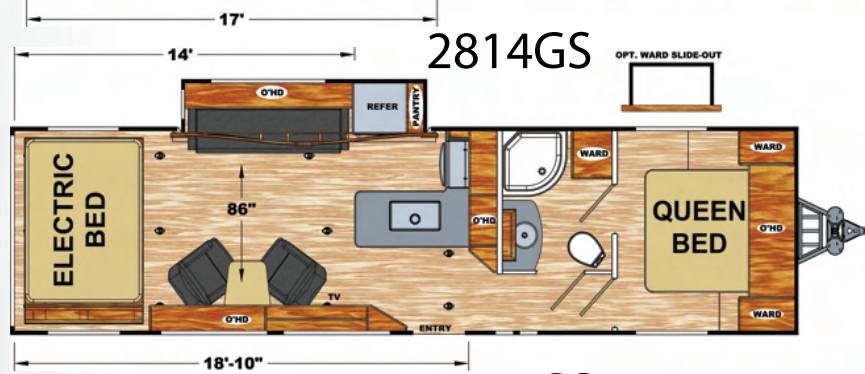

ATTITUDE

Interior Colors

- Glory w/ Skybrush Wood
- Point Dume w/ Skybrush Wood
- Laguna w/ Rovere Gessato Wood
- Malibu w/ Frost Pine Wood
- Newport w/ Frost Pine Wood
- Monterey w/ Vermont Elm Wood

Hi Def Exterior Graphics

- Gray
- Kinetic Teal

Centurion Package Includes:

- Solid Surface Lavy Top w/ Glass Bowl & Deluxe Faucet

Attitude Widelite Models:

- 28IBG (TT)
- 2814GS (TT)
- 3016GS (TT)
- 32IBG (TT)
- 32GSG (TT)