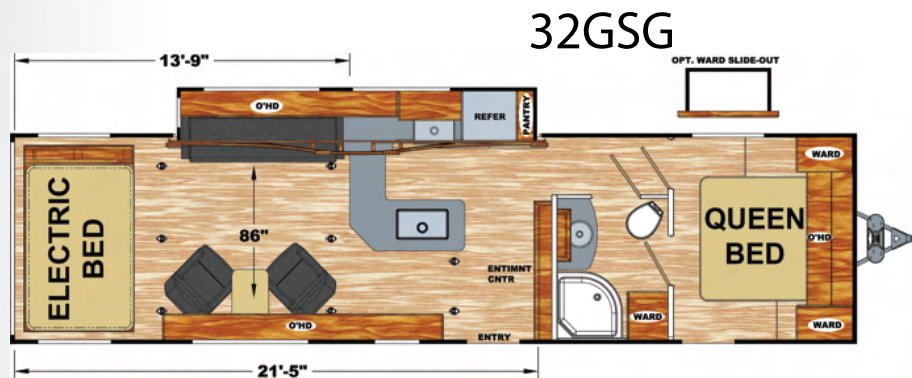

ATTITUDE

Interior Colors

- Glory w/ Skybrush Wood
- Point Dume w/ Skybrush Wood
- Laguna w/ Rovere Gessato Wood
- Malibu w/ Frost Pine Wood
- Newport w/ Frost Pine Wood
- Monterey w/ Vermont Elm Wood

Hi Def Exterior Graphics

- Gray
- Kinetic Teal

Centurion Package Includes:

- Solid Surface Lavy Top w/ Glass Bowl & Deluxe Faucet

Attitude Widelite Models:

- 28IBG (TT)
- 2814GS (TT)
- 3016GS (TT)
- 32IBG (TT)
- 32GSG (TT)