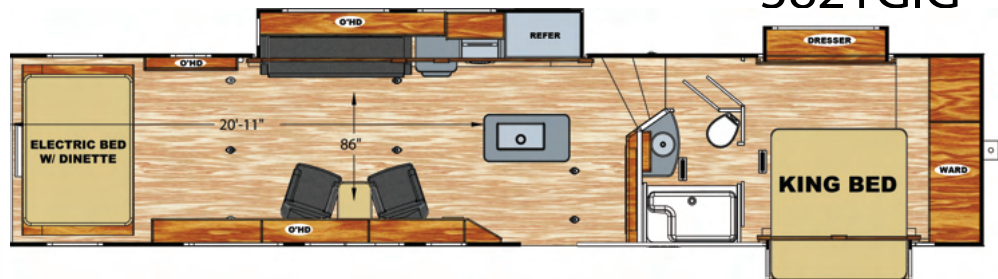

- Gray
- Kinetic Teal

Attitude Widebody

5th Models:

- 3218MM (5W)
- 3422RR(5W)
- 35GSG (5W)
- 3928RR (5W)
- 4028DGF (5W)
- 3821GIG (5W)

3218MM

3422RR

35GSG

3821GIG