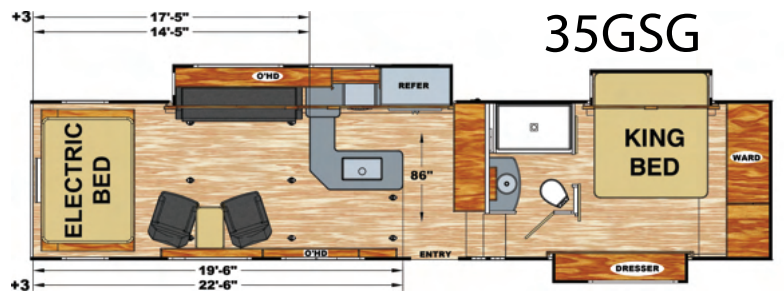

Interior Color

- Glory w/ Skybrush Wood
- Point Dume w/ Skybrush Wood
- Laguna w/ Rovere Gessato Wood
- Malibu w/ Frost Pine Wood
- Newport w/ Frost Pine Wood
- Monterey w/ Vermont Elm Wood

Hi Def Exterior Graphics

- Gray
- Kinetic Teal

Attitude Widebody

5th Models:

- 3218MM (5W)
- 3422RR(5W)
- 35GSG (5W)
- 3928RR (5W)
- 4028DGF (5W)
- 3821GIG (5W)

3218MM

3422RR

35GSG

3821GIG

3928RR

4028DGF