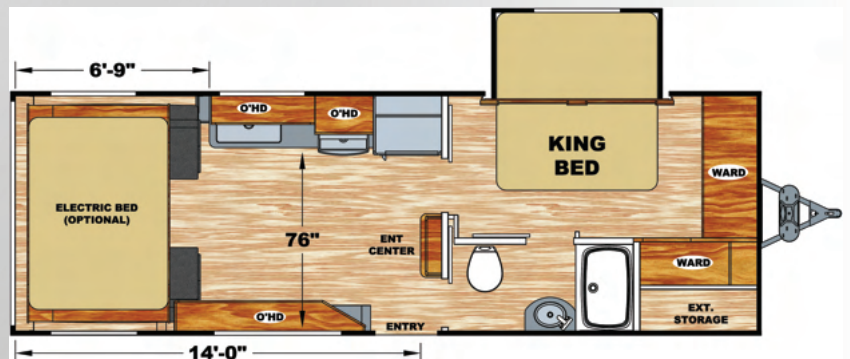

Limited Package Includes:

- Electric Awning - Black Tank Flush
- 12V USB Charger

19FB-LE

20FB-LE

21SA-LE

23SA-LE

2414BS

Interior Colors