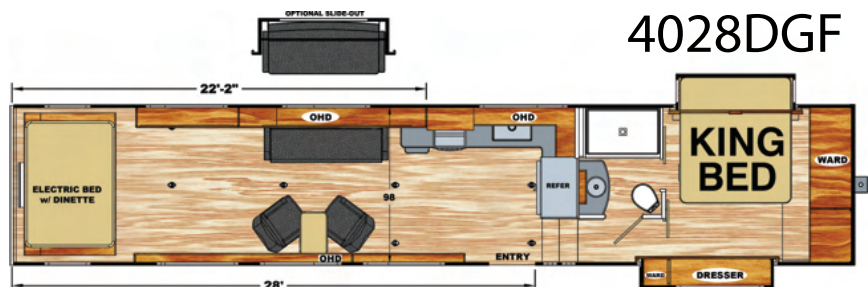

Interior Color

- Glory w/ Skybrush Wood
- Point Dume w/ Skybrush Wood
- Laguna w/ Rovere Gessato Wood
- Malibu w/ Frost Pine Wood
- Newport w/ Frost Pine Wood
- Monterey w/ Vermont Elm Wood

Hi Def Exterior Graphics

- Gray
- Kinetic Teal

Attitude Widebody

5th Models:

- 3218MM (5W)
- 3422RR(5W)
- 35GSG (5W)
- 3928RR (5W)
- 4028DGF (5W)
- 3821GIG (5W)

3218MM

3422RR

35GSG

3821GIG

3928RR

4028DGF