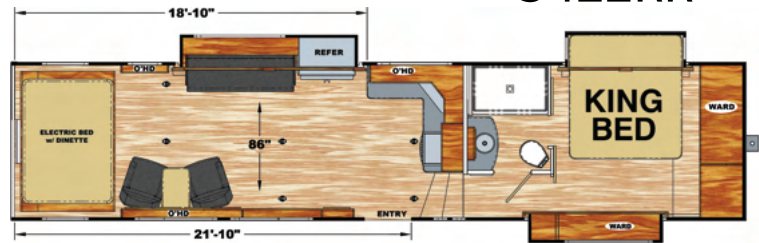

Interior Color

- Glory w/ Skybrush Wood
- Point Dume w/ Skybrush Wood
- Laguna w/ Rovere Gessato Wood
- Malibu w/ Frost Pine Wood
- Newport w/ Frost Pine Wood
- Monterey w/ Vermont Elm Wood

Hi Def Exterior Graphics

- Gray
- Kinetic Teal

Attitude Widebody

5th Models:

- 3218MM (5W)
- 3422RR(5W)
- 35GSG (5W)
- 3928RR (5W)
- 4028DGF (5W)
- 3821GIG (5W)

3218MM

3422RR

35GSG

3821GIG

3928RR

4028DGF