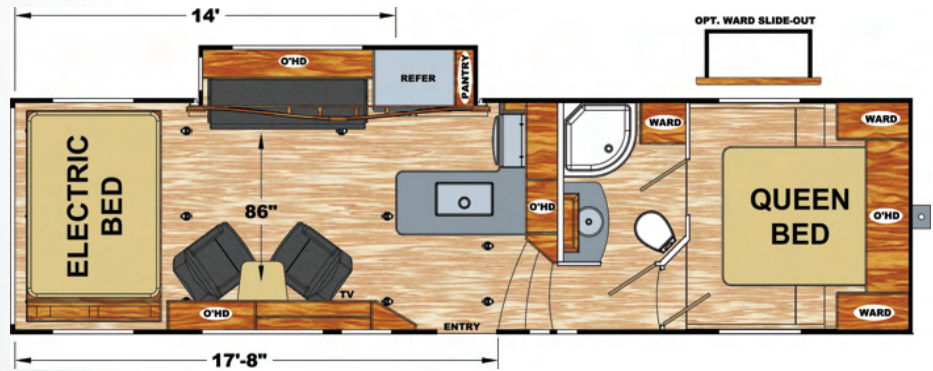

Attitude Widelite Models:

- 2919SAG (5W)
- 2814SS (5W)
- 3016SS (5W)
- 3322SAG (5W)

2814SS