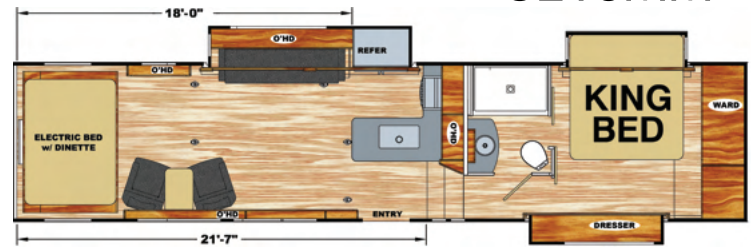

Attitude Widebody

5th Models:

- 3218MM (5W)
- 3422RR(5W)
- 35GSG (5W)
- 3928RR (5W)
- 4028DGF (5W)
- 3821GIG (5W)

3218MM