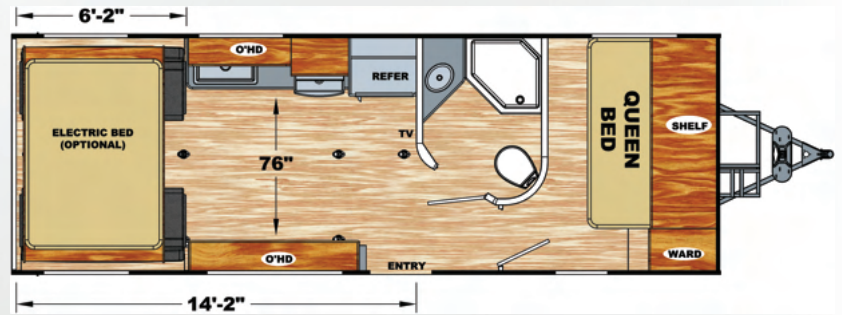

Limited Package Includes:

- Electric Awning - Black Tank Flush
- 12V USB Charger

19FB-LE

20FB-LE

21SA-LE

23SA-LE

2414BS

Interior Colors