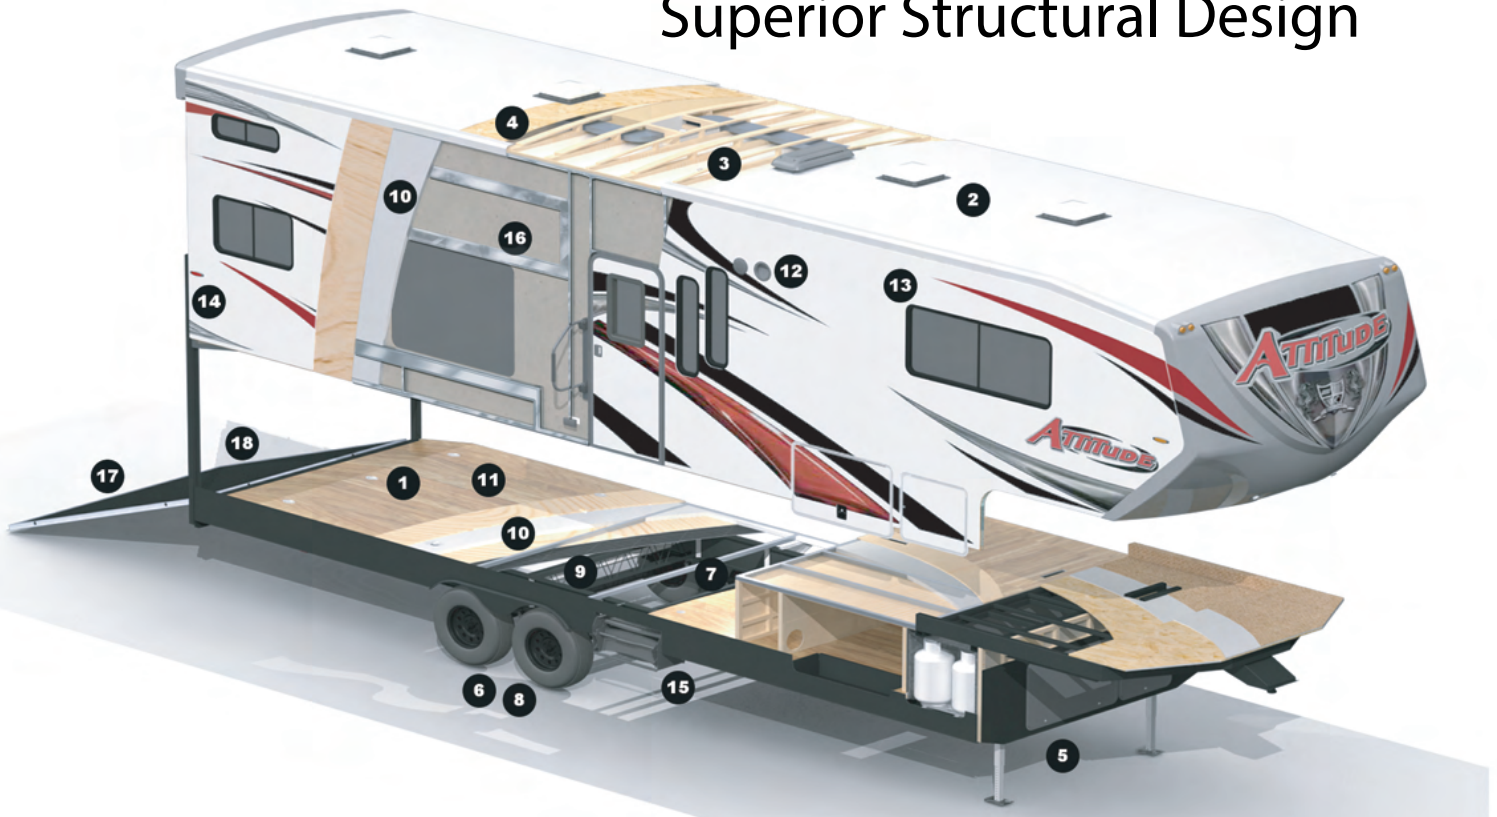

Rockford Fosgate

Superior Structural Design

1. 2,500 lbs. Tie-Downs Mounted to Steel
2. Seamless One Piece PVC Roof
3. 5" Roof Trusses
4. Fully Decked Walk-on Roof
5. Wide Stance Chassis
6. Wide Track Axles
7. 12x2" Self Adjust Brakes w/ 7,000 lbs. Stopping Capacity per Axle
8. Tru-Offroad Lubeable Suspension
9. Hi Clearance Offroad Holding Tanks