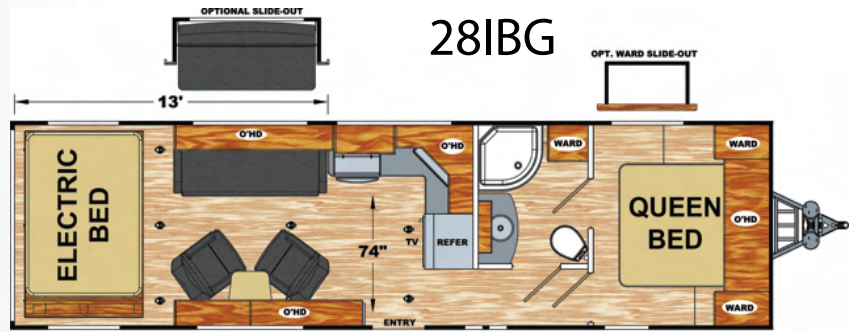

ATTITUDE

Interior Colors

- Glory w/ Skybrush Wood
- Point Dume w/ Skybrush Wood
- Laguna w/ Rovere Gessato Wood
- Malibu w/ Frost Pine Wood
- Newport w/ Frost Pine Wood
- Monterey w/ Vermont Elm Wood

Hi Def Exterior Graphics

- Gray
- Kinetic Teal

Centurion Package Includes:

- Solid Surface Lavy Top w/ Glass Bowl & Deluxe Faucet

Attitude Widelite Models:

- 28IBG (TT)
- 2814GS (TT)
- 3016GS (TT)
- 32IBG (TT)
- 32GSG (TT)