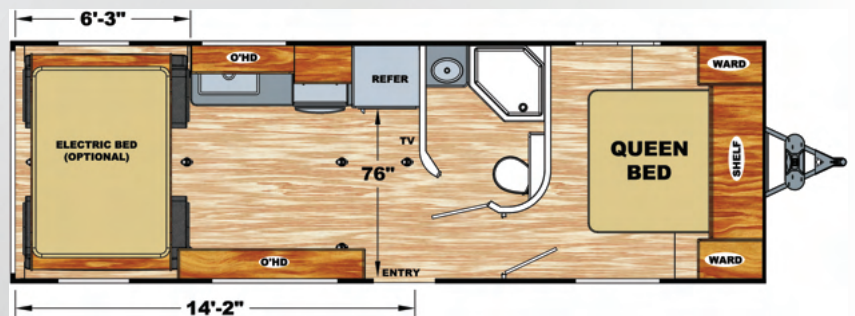

Limited Package Includes:

- Electric Awning - Black Tank Flush
- 12V USB Charger

19FB-LE

20FB-LE

21SA-LE

23SA-LE

2414BS

Interior Colors