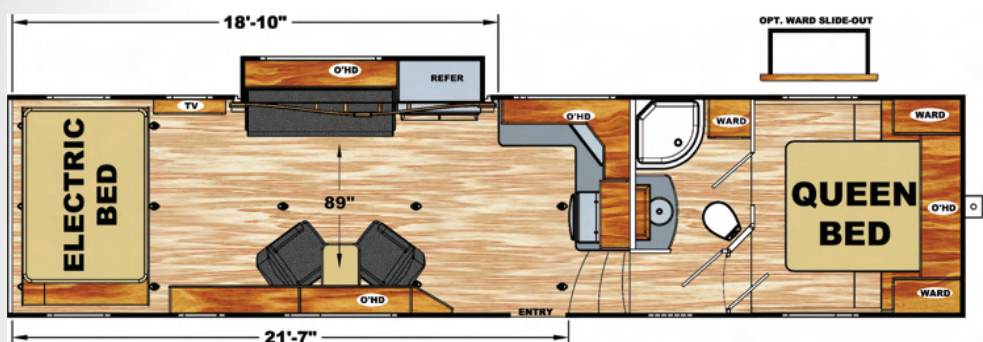

Interior Colors

- Glory w/ Skybrush Wood
- Point Dume w/ Skybrush Wood
- Laguna w/ Rovere Gessato Wood
- Malibu w/ Frost Pine Wood
- Newport w/ Frost Pine Wood
- Monterey w/ Vermont Elm Wood

Hi Def Exterior Graphics

- Gray
- Kinetic Teal

Centurion Package Includes:

- Solid Surface Lavy Top w/ Glass Bowl & Deluxe Faucet

Attitude Widelite Models:

- 2919SAG (5W)
- 2814SS (5W)
- 3016SS (5W)
- 3322SAG (5W)

2814SS

2919SAG

3016SS

3322SAG