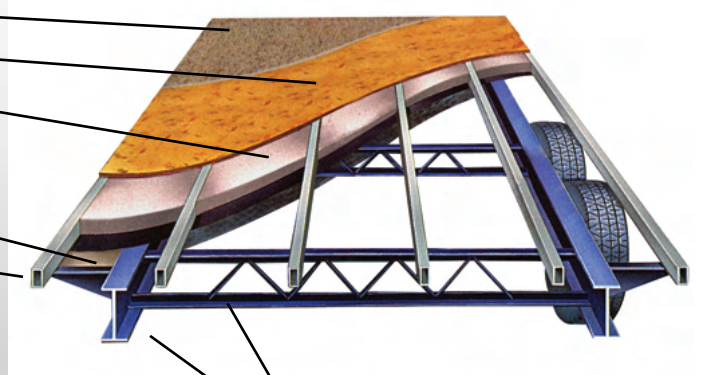

Rockford Fosgate

Superior Structural Design

1. 2,500 lbs. Tie-Downs Mounted to Steel
2. Seamless One Piece PVC Roof
3. 5" Roof Trusses
4. Fully Decked Walk-on Roof
5. Wide Stance Chassis
6. Wide Track Axles
7. 12x2" Self Adjust Brakes w/ 7,000 lbs. Stopping Capacity per Axle
8. Tru-Offroad Lubeable Suspension
9. Hi Clearance Offroad Holding Tanks

Bonded Floor *

Heavy Duty Truss Chassis Supports I-Beam Chassis

Bonded Wall

- 1.5 x 1.5 Welded Aluminum Tube Filled with Lumber for Better Screw Retention
- Lamilux Exterior Paneling High Gloss Gel Coated Fiberglass Surface Bonded to Lauan Backing
- High Density EPS Foam Insulation
- Quality Adhesive Developed Specifically for Lamination Process
- Vinyl Covered Lauan