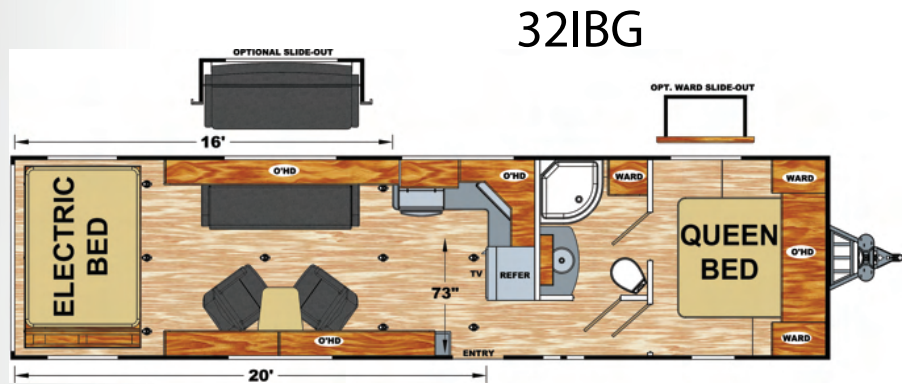

ATTITUDE

Interior Colors

- Glory w/ Skybrush Wood
- Point Dume w/ Skybrush Wood
- Laguna w/ Rovere Gessato Wood
- Malibu w/ Frost Pine Wood
- Newport w/ Frost Pine Wood
- Monterey w/ Vermont Elm Wood

Hi Def Exterior Graphics

- Gray
- Kinetic Teal

Centurion Package Includes:

- Solid Surface Lavy Top w/ Glass Bowl & Deluxe Faucet

Attitude Widelite Models:

- 28IBG (TT)
- 2814GS (TT)
- 3016GS (TT)
- 32IBG (TT)
- 32GSG (TT)